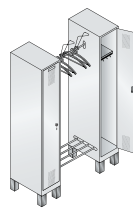

- **Increased anti-burglary protection thanks to extremely warp resistant doors**
- Durable steel structure
- Doors hinged right or left, on bolt hinges, with easy-to-clean hole pattern and embossed label holder for optional integration of numbering
- Convenient doorstop silencers for pleasant closing behavior
- Interior is easy to clean because compartment shelves can be swept out smoothly
- Full-height compartments with hat shelf, below that a sturdy wardrobe rail made of oval profile, 3 twist-proof hooks with system holder, e.g. for coat hangers or movable partitions
- Ergonomic safety turning bolt latch for padlock with door protection as practical basic fittings
- **Locker feet (color black) made of plastic = improved corrosion protection!**
- Intermediate parts made of stainless steel with a sturdy coat rail, 2 or 4 helmet holders, 4 or 8 coat hangers, and shoe rack. Furthermore, 2 hook rails on the side with 3 additional sliding stainless steel hooks

Order no. 48415-01

Fire service wardrobes

on feet 150 mm high,
compartment width 300 mm,
height 1850 mm

1. Dimensions and design

	1260	1880	2460
Width	1260	1880	2460
Depth	500	500	500
Description	1x 484015-10L, 1x 484015-10R and stainless steel connector parts (coat rail with 2 helmet holders, 4 coat hangers, 2 hook rails on the side with 3 sliding stainless steel hooks each, 1 shoe rack)	1x 484315-10L, 1x 484315-10R and stainless steel connector parts (coat rail with 4 helmet holders, 8 coat hangers, 2 hook rails on the side with 3 sliding stainless steel hooks each, 1 shoe rack)	1x 484015-20L, 1x 484015-20R and stainless steel connector parts (coat rail with 4 helmet holders, 8 coat hangers, 2 hook rails on the side with 3 sliding stainless steel hooks each, 1 shoe rack)
Steel doors	6	6	8
Order no.	48415-01	48415-02	48415-03
Price €	899,-	1.199,-	1.249,-