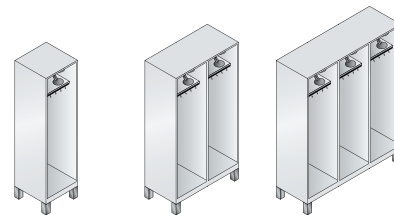

Order no. 48315-13
+ 48015-711R (combination lock)

Security compartment:
With foam rubber mat inside to protect valuables when the door is closed (insertion slot above the door). Important details on model 48315: The security compartment door does not project beyond the housing when opened, thus keeping the passageway clear (= safety even during hectic changing situations).

Hook rail on the side:
With three additional sliding stainless steel hooks, for example for safety harness, respirator mask, etc.

Fire service lockers

on feet 150 mm high, compartment width 500 mm, with the following equipment: foldable helmet holder inside on the top right, storage shelf or optionally security compartment inside on the top left. Below that a coat rail with 4 hooks, hook rail on the side with 3 sliding hooks for safety harness, etc., bottom can be swept out smoothly. Housing prepared for mounting intermediate parts 48415-701/-702 from page 553

Internal dimensions of helmet compartment:
320 x 250 (H x W)

Internal dimensions from coat rail to bottom of locker:
1360 x 445 x 565 mm (H x W x D)

Height 2000 mm
Depth 600 mm

1. Dimensions and design

Width	520	1010	1500
Compartments	1 x 500	2 x 500	3 x 500
CSC	4	6	8
Order no.	48315-131	48315-231	48315-331
Price €	398,-	548,-	698,-