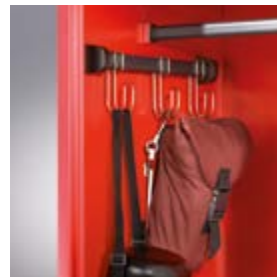

Order no. 48315-13
+ 48015-711R (combination lock)

Security compartment:
With foam rubber mat inside to protect valuables when the door is closed (insertion slot above the door). Important details on model 48315: The security compartment door does not project beyond the housing when opened, thus keeping the passageway clear (= safety even during hectic changing situations).

Hook rail on the side:
With three additional sliding stainless steel hooks, for example for safety harness, respirator mask, etc.

Fire service lockers

on feet 150 mm high, compartment width 500 mm, with the following equipment: foldable helmet holder inside on the top right, storage shelf or optionally security compartment inside on the top left. Below that a coat rail with 4 hooks, hook rail on the side with 3 sliding hooks for safety harness, etc., bottom can be swept out smoothly. Housing prepared for mounting intermediate parts 48415-701/-702 from page 553