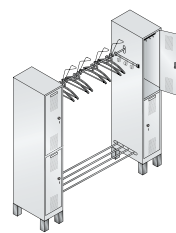

- **Increased anti-burglary protection thanks to extremely warp resistant doors**
- Durable steel structure
- Doors hinged right or left, on bolt hinges, with easy-to-clean hole pattern and embossed label holder for optional integration of numbering
- Convenient doorstop silencers for pleasant closing behavior
- Interior is easy to clean because compartment shelves can be swept out smoothly
- Full-height compartments with hat shelf, below that a sturdy wardrobe rail made of oval profile, 3 twist-proof hooks with system holder, e.g. for coat hangers or movable partitions
- Ergonomic safety turning bolt latch for padlock with door protection as practical basic fittings
- **Locker feet (color black) made of plastic = improved corrosion protection!**
- Intermediate parts made of stainless steel with a sturdy coat rail, 2 or 4 helmet holders, 4 or 8 coat hangers, and shoe rack. Furthermore, 2 hook rails on the side with 3 additional sliding stainless steel hooks

Order no. 48415-01

Fire service wardrobes

on feet 150 mm high,
compartment width 300 mm,
height 1850 mm

1. Dimensions and design

	1260	1880	2460
Width	1260	1880	2460
Depth	500	500	500
Description	1x 484015-10L, 1x 484015-10R and stainless steel connector parts (coat rail with 2 helmet holders, 4 coat hangers, 2 hook rails on the side with 3 sliding stainless steel hooks each, 1 shoe rack)	1x 484315-10L, 1x 484315-10R and stainless steel connector parts (coat rail with 4 helmet holders, 8 coat hangers, 2 hook rails on the side with 3 sliding stainless steel hooks each, 1 shoe rack)	1x 484015-20L, 1x 484015-20R and stainless steel connector parts (coat rail with 4 helmet holders, 8 coat hangers, 2 hook rails on the side with 3 sliding stainless steel hooks each, 1 shoe rack)
Steel doors	6	6	8
Order no.	48415-01	48415-02	48415-03
Price €	899,-	1.199,-	1.249,-