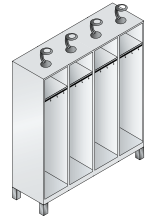

Fire service lockers

on feet 150 mm high, compartment width 400 mm, with the following equipment: foldable helmet holder on the locker roof (delivered separately, for easy DIY assembly), one open compartment inside at the top, optionally with security compartment with insertion slot, additional storage shelf optional. Below that a coat rail with 3 hooks, hook rail on the side with 3 sliding hooks for safety harness, etc., bottom can be swept out smoothly. Housing prepared for mounting intermediate parts 48415-701/702 from page 553

For additional furnishing examples from a market leader, please see the product series brochure.

Total height with helmet holder 2185 mm
Locker height 2000 mm
Depth 500 mm

1. Dimensions and design

Width	420	810	1200	1590
Compartments	1 x 400	2 x 400	3 x 400	4 x 400

without security compartment

CSC	3	5	6	8
Order no.	48015-121	48015-221	48015-321	48015-421
Price €	339,-	479,-	599,-	749,-

Lockers with security compartment

with cylinder lock and 2 keys as well as insertion slot (combination lock for additional charge)

1. Dimensions and design

Width	420	810	1200	1590
Compartments	1 x 400	2 x 400	3 x 400	4 x 400

with security compartment

CSC	3	5	6	8
Order no.	48115-12	48115-22	48115-32	48115-42
Price €	369,-	539,-	689,-	869,-

Lockers with security compartment and other compartment

with cylinder lock and 2 keys as well as insertion slot, below that open compartments (combination lock for additional charge)

1. Dimensions and design

Width	420	810	1200	1590
Compartments	1 x 400	2 x 400	3 x 400	4 x 400

with security compartment + other compartment

CSC	3	5	6	8
Order no.	48015-12	48015-22	48015-32	48015-42
Price €	379,-	559,-	719,-	909,-

2. Body color (fire red RAL 3000 for no addtl. charge)

☐ ☐ ☐ ☐ ☐ ☐ Please select (see end of catalog for color overview) **587**