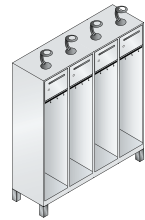

Lockers with security compartment

with cylinder lock and 2 keys as well as insertion slot (combination lock for additional charge)