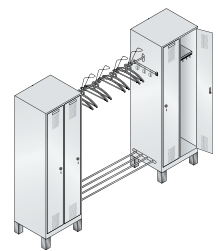

- **Increased anti-burglary protection thanks to extremely warp resistant doors**
- Durable steel structure
- Doors hinged right or left, on bolt hinges, with easy-to-clean hole pattern and embossed label holder for optional integration of numbering
- Convenient doorstop silencers for pleasant closing behavior
- Interior is easy to clean because compartment shelves can be swept out smoothly
- Full-height compartments with hat shelf, below that a sturdy wardrobe rail made of oval profile, 3 twist-proof hooks with system holder, e.g. for coat hangers or movable partitions
- Ergonomic safety turning bolt latch for padlock with door protection as practical basic fittings
- **Locker feet (color black) made of plastic = improved corrosion protection!**
- Intermediate parts made of stainless steel with a sturdy coat rail, 2 or 4 helmet holders, 4 or 8 coat hangers, and shoe rack. Furthermore, 2 hook rails on the side with 3 additional sliding stainless steel hooks

Order no. 48415-01

Fire service wardrobes

on feet 150 mm high,
compartment width 300 mm,
height 1850 mm

1. Dimensions and design

	1260	1880	2460
Width	1260	1880	2460
Depth	500	500	500
Description	1x 484015-10L, 1x 484015-10R and stainless steel connector parts (coat rail with 2 helmet holders, 4 coat hangers, 2 hook rails on the side with 3 sliding stainless steel hooks each, 1 shoe rack)	1x 484315-10L, 1x 484315-10R and stainless steel connector parts (coat rail with 4 helmet holders, 8 coat hangers, 2 hook rails on the side with 3 sliding stainless steel hooks each, 1 shoe rack)	1x 484015-20L, 1x 484015-20R and stainless steel connector parts (coat rail with 4 helmet holders, 8 coat hangers, 2 hook rails on the side with 3 sliding stainless steel hooks each, 1 shoe rack)
Steel doors	6	6	8
Order no.	48415-01	48415-02	48415-03
Price €	899,-	1.199,-	1.249,-