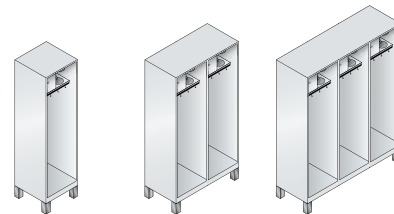

Hook rail on the side:
With three additional sliding stainless steel hooks, for example for safety harness, respirator mask, etc.

Fire service lockers

on feet 150 mm high, compartment width 500 mm, with the following equipment: foldable helmet holder inside on the top right, storage shelf or optionally security compartment inside on the top left. Below that a coat rail with 4 hooks, hook rail on the side with 3 sliding hooks for safety harness, etc., bottom can be swept out smoothly. Housing prepared for mounting intermediate parts 48415-701/-702 from page 553

Internal dimensions of helmet compartment:
320 x 250 (H x W)

Internal dimensions from coat rail to bottom of locker:
1360 x 445 x 565 mm (H x W x D)

Height 2000 mm
Depth 600 mm

1. Dimensions and design

Width	520	1010	1500
Compartments	1 x 500	2 x 500	3 x 500
CSC	4	6	8
Order no.	48315-131	48315-231	48315-331
Price €	398,-	548,-	698,-

Lockers with security compartment

with cylinder lock and 2 keys as well as insertion slot above the door (combination lock for additional charge)

1. Dimensions and design

Width	520	1010	1500
Compartments	1 x 500	2 x 500	3 x 500
CSC	4	6	8
Order no.	48315-13	48315-23	48315-33
Price €	488,-	728,-	968,-