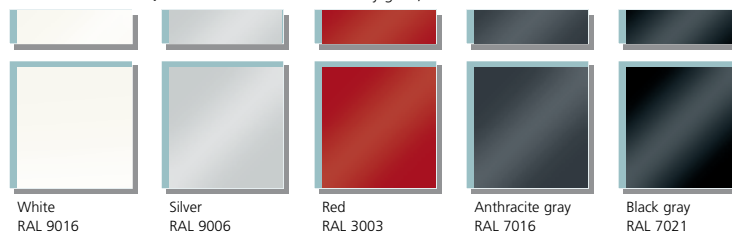

Decors and glass tops*

Decor tops (MCPB)

for half-height cabinets, with edge band 25 mm

Decor fronts (HPL), solid core

for "Evolvo", "Cambio" and "Prefino" doors, with soft edge, black, 13 mm

Decor fronts (MDF)

for "Evolvo" doors, black edge, 18 mm

Glass fronts

for "Prefino" doors, made of color-enamelled safety glass, 8 mm

* Important notes:

All of the indicated decors can be selected for one and the same type of top at no additional charge. So the price is the same, regardless of whether you choose a plain color or a wood decor.