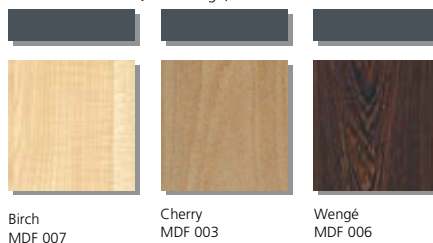

Decors and glass tops*

Decor tops (MCPB)

for half-height cabinets, with edge band 25 mm

Decor fronts (HPL), solid core

for "Evolvo", "Cambio" and "Prefino" doors, with soft edge, black, 13 mm

Decor fronts (MDF)

for "Evolvo" doors, black edge, 18 mm

Glass fronts

for "Prefino" doors, made of color-enamelled safety glass, 8 mm

* Important notes:

All of the indicated decors can be selected for one and the same type of top at no additional charge. So the price is the same, regardless of whether you choose a plain color or a wood decor.