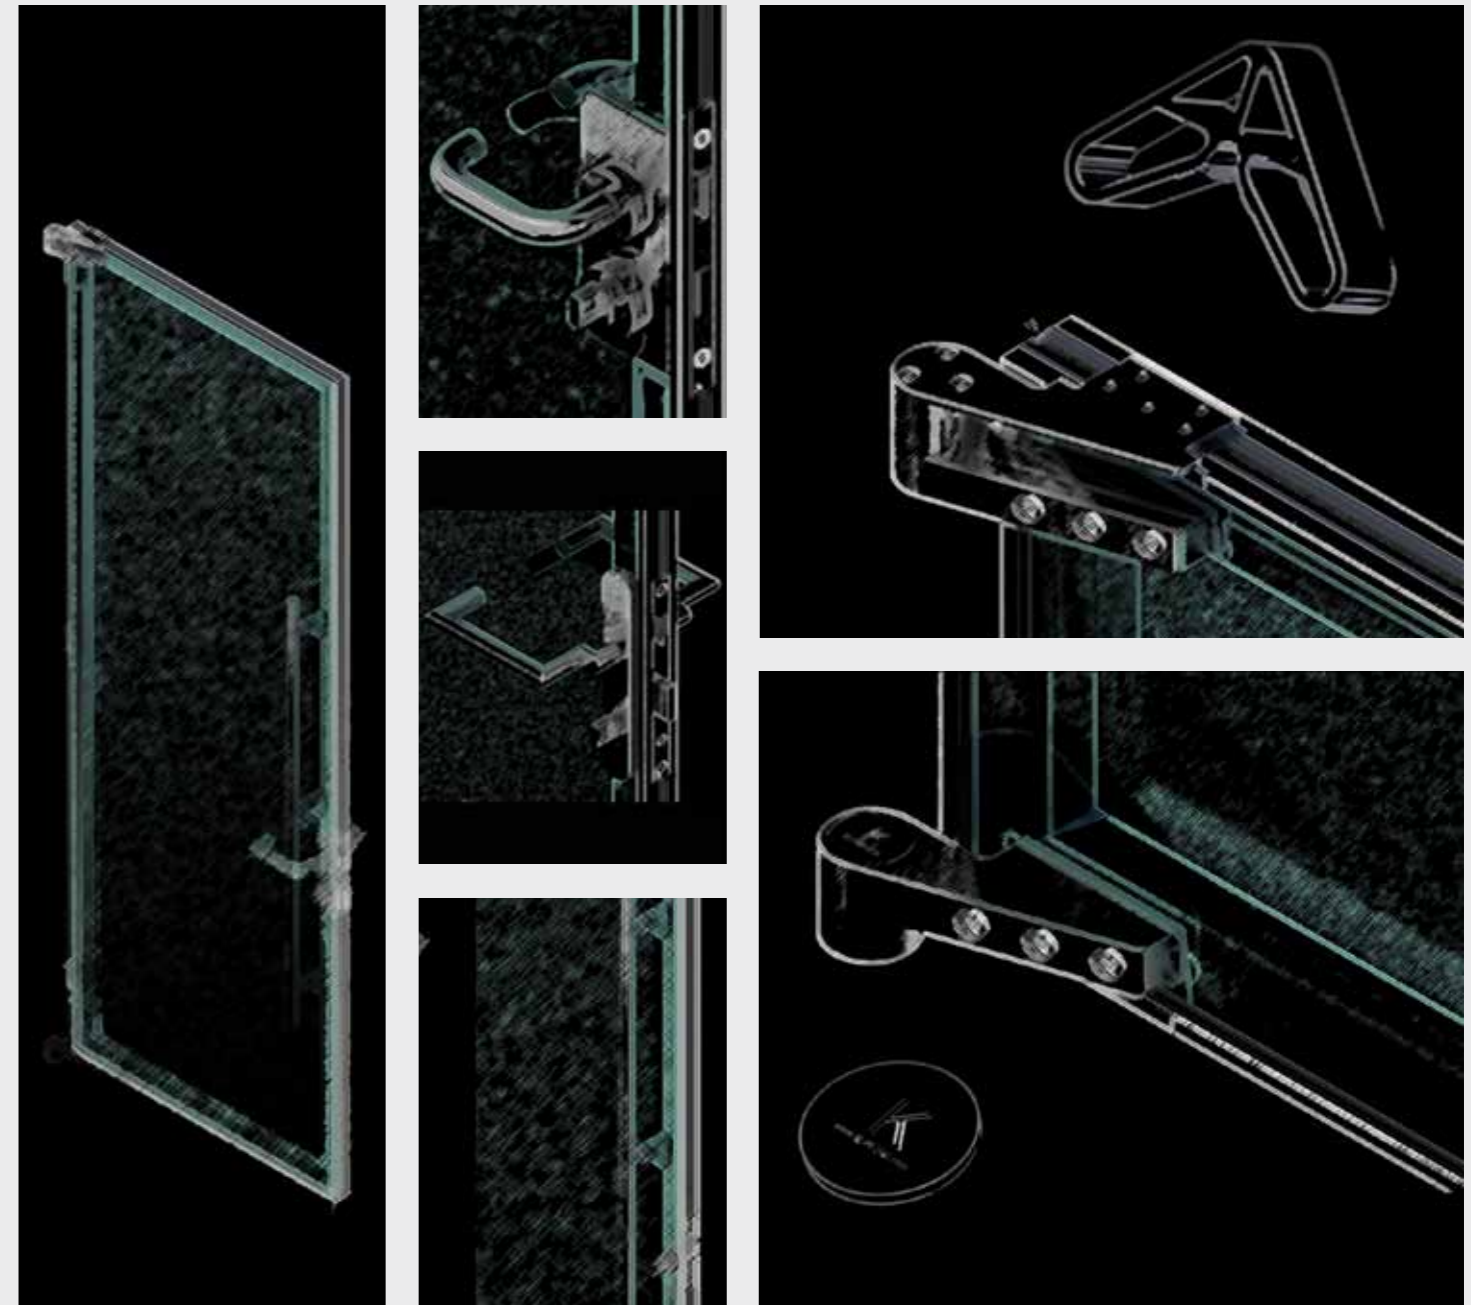

KOMFORT

ENHANCE
YOUR SPACE
WITH OUR DOUBLE
GLAZED DOOR:

SONIK

The 44mm double glazed door from Komfort

INTRODUCING SONIK

Sonik is our universal double glazed door that can be integrated with all Komfort partitioning systems. This ready to hang double glazed hinged or pivoted door provides enhanced acoustic performance.

- Integration with all Komfort partitioning systems
- Exceeding acoustic guidelines: up to 38dB(Rw)
- Better working environments
- Achieve great design: up to 3m in height
- Fast installation
- Multiple ironmongery options

Universal integration:

The Sonik is universal. It can be integrated with all of the Komfort partitioning systems with either a hinged (Sonik.H) or pivoted option (Sonik.P).

Better working environments:

The enhanced acoustic performance and design aesthetics of Sonik create better working environments and help improve productivity, privacy and overall feel good factor.

Great design:

A stylish double glazed door that can achieve up to 3m in height (Sonik.H) and 2.7m[†] (Sonik.P). Using a matching overpanel* enables designers to increase the overall height.

[†] Sonik.P 3m high option imminent. * Please consult with our technical/sales department for full options.