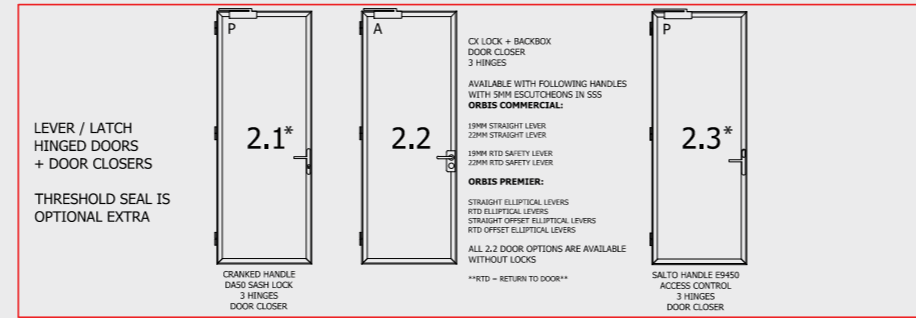

# SONIK.H

P = POLAR SYSTEMS  
A = ALL SYSTEMS  
= MUST HAVE LOCKS  
ALL HINGED DOORS ARE AVAILABLE UP TO 3.0M IN HEIGHT

**01** Bespoke stainless steel hinge for Sonik.H.

**02** 720mm guardsman handle, also available in 1240 & 1760mm lengths.