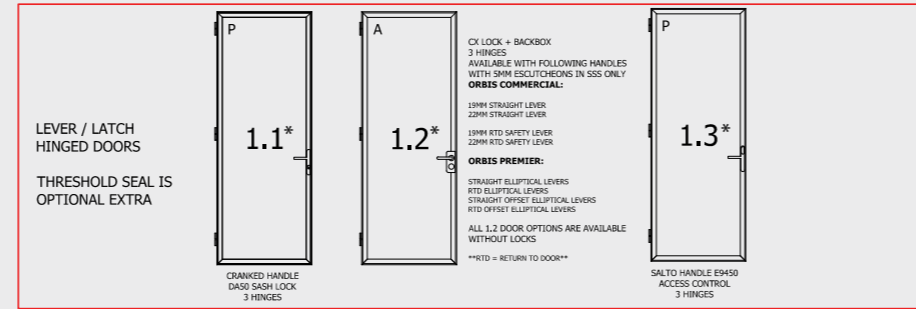

# SONIK.H

P = POLAR SYSTEMS  
A = ALL SYSTEMS  
= MUST HAVE LOCKS  
ALL HINGED DOORS ARE AVAILABLE UP TO 3.0M IN HEIGHT

**01** Bespoke stainless steel hinge for Sonik.H.

**02** 720mm guardsman handle, also available in 1240 & 1760mm lengths.