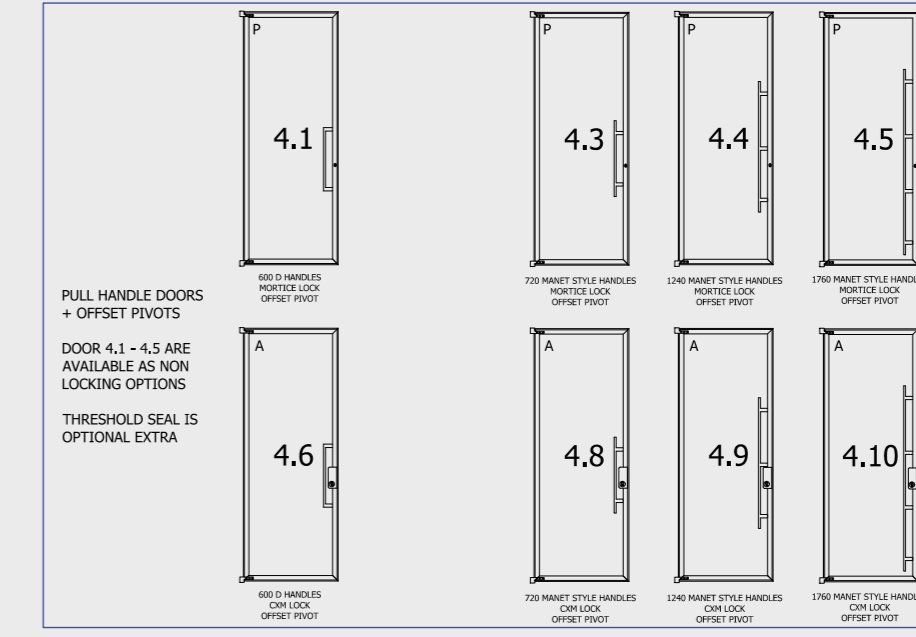

# SONIK.H

P = POLAR SYSTEMS  
A = ALL SYSTEMS  
= MUST HAVE LOCKS  
ALL HINGED DOORS ARE AVAILABLE UP TO 3.0M IN HEIGHT

**01** Bespoke stainless steel hinge for Sonik.H.

**02** 720mm guardsman handle, also available in 1240 & 1760mm lengths.

# SONIK.P

P = ALL POLAR SYSTEMS (EXCLUDING POLAR DGP26 UNTIL FURTHER NOTICE)  
A = ALL SYSTEMS  
ALL PIVOT DOORS ARE LIMITED TO 2.7M IN HEIGHT UNTIL FURTHER NOTICE WITH NO EXCEPTIONS

**01** Bespoke pivot for Sonik.P.