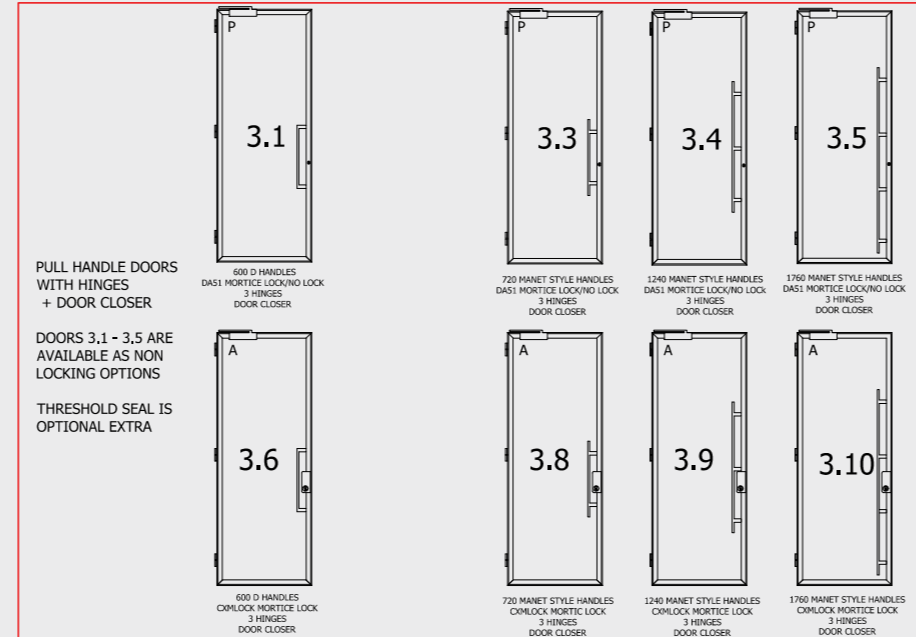

# SPECIFYING SONIK

- Select frame type
- Select hinge or pivot type
- Select lock
- Select ironmongery\*
- Select handing

\*Other ironmongery options can be accommodated. Please contact the technical team for all non-standard ironmongery requests.

# SONIK.H

P = POLAR SYSTEMS  
A = ALL SYSTEMS  
= MUST HAVE LOCKS  
ALL HINGED DOORS ARE AVAILABLE UP TO 3.0M IN HEIGHT

**01** Bespoke stainless steel hinge for Sonik.H.

**02** 720mm guardsman handle, also available in 1240 & 1760mm lengths.