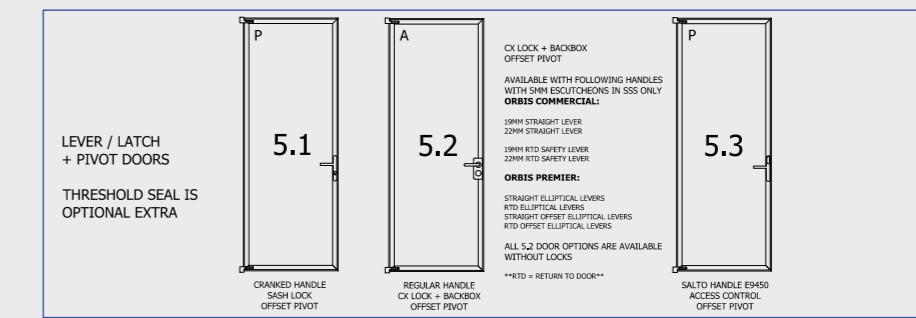

PIVOTED OPTION

SONIK.P

P = ALL POLAR SYSTEMS (EXCLUDING POLAR DGP26 UNTIL FURTHER NOTICE)
A = ALL SYSTEMS
ALL PIVOT DOORS ARE LIMITED TO 2.7M IN HEIGHT UNTIL FURTHER NOTICE WITH NO EXCEPTIONS