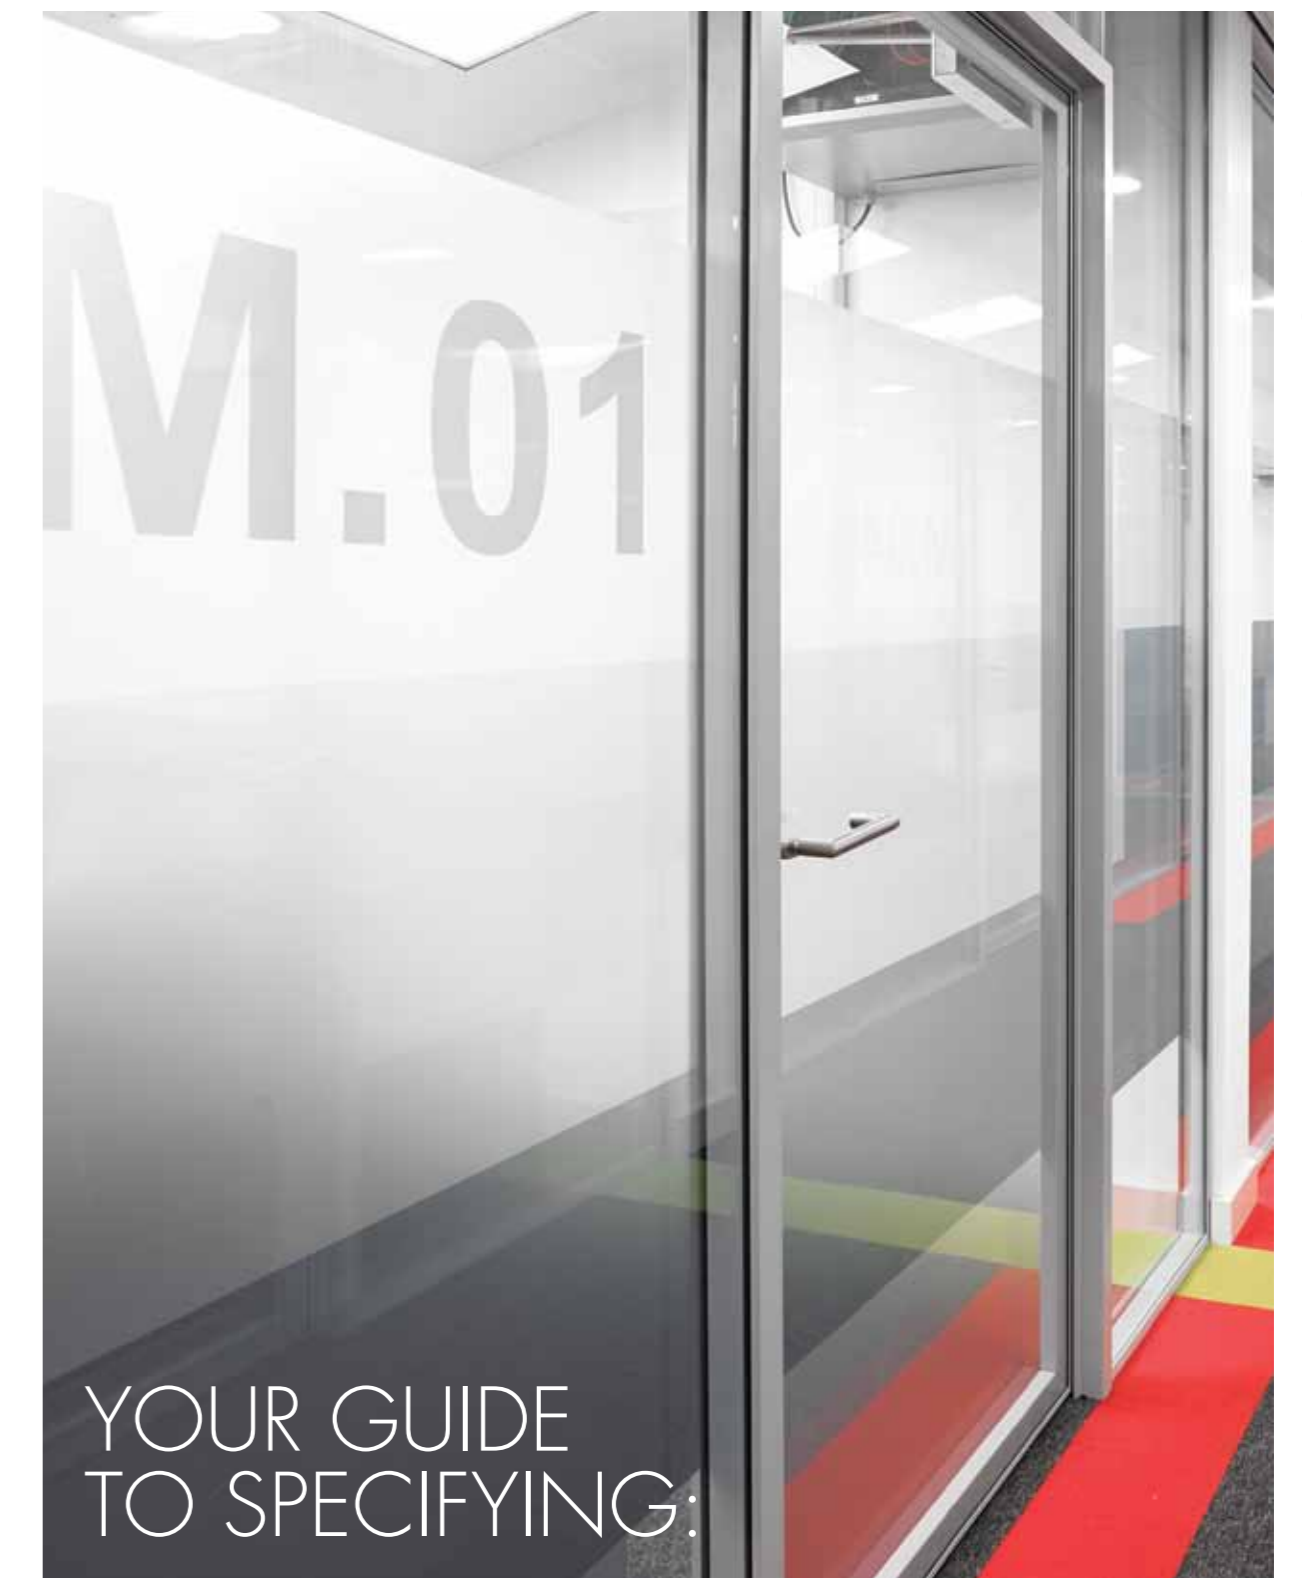

INTRODUCING SONIK

Sonik is our universal double glazed door that can be integrated with all Komfort partitioning systems. This ready to hang double glazed hinged or pivoted door provides enhanced acoustic performance.

- Integration with all Komfort partitioning systems
- Exceeding acoustic guidelines: up to 38dB(Rw)
- Better working environments
- Achieve great design: up to 3m in height
- Fast installation
- Multiple ironmongery options

ENGINEERING EXCELLENCE:

For any technical advice or support on any aspect of the Sonik 44mm double glazed door, including non-standard ironmongery options, please complete a technical enquiry assessment and email the technical helpline: technical@komfort.com

Or call:
01403 390390

SONIK

The 44mm double glazed door from Komfort

KOMFORT