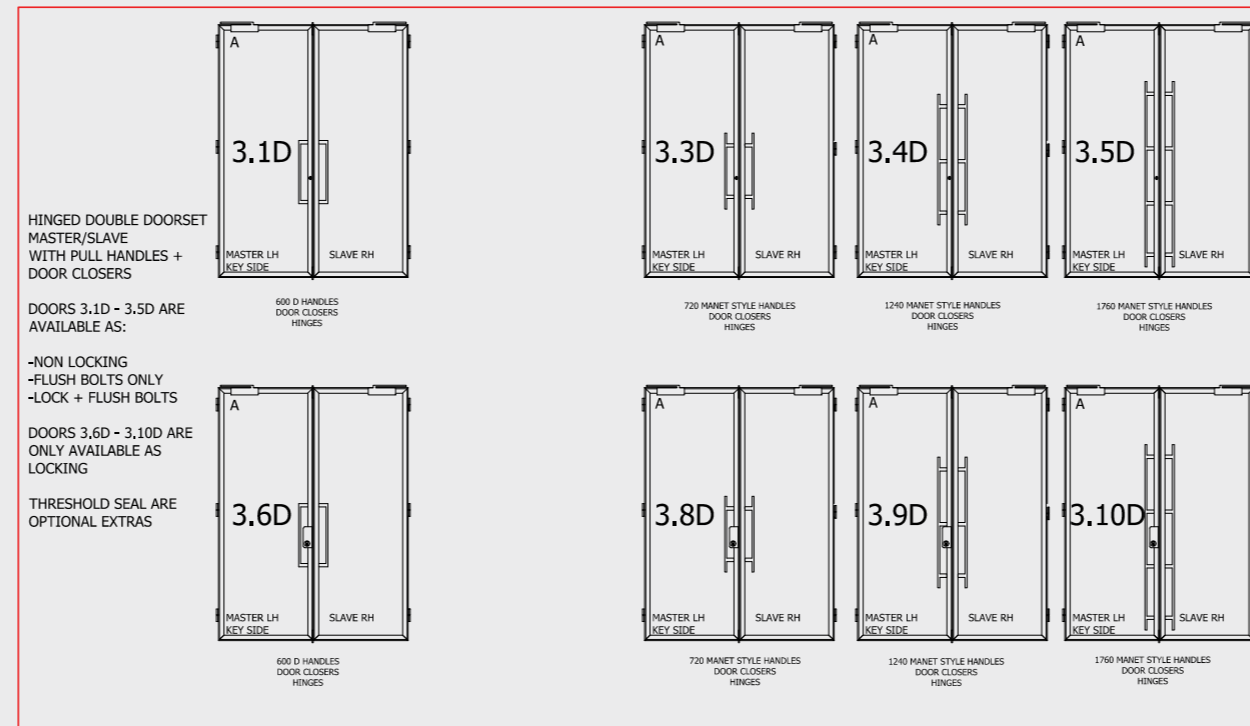

# SONIK.H

P = POLAR SYSTEMS  
A = ALL SYSTEMS  
= MUST HAVE LOCKS  
ALL HINGED DOORS ARE AVAILABLE UP TO 3.0M IN HEIGHT

**01** Bespoke stainless steel hinge for Sonik.H.

**02** 720mm guardsman handle, also available in 1240 & 1760mm lengths.

# SONIK.P

P = ALL POLAR SYSTEMS (EXCLUDING POLAR DGP26 UNTIL FURTHER NOTICE)  
A = ALL SYSTEMS  
ALL PIVOT DOORS ARE LIMITED TO 2.7M IN HEIGHT UNTIL FURTHER NOTICE WITH NO EXCEPTIONS

**01** Bespoke pivot for Sonik.P.