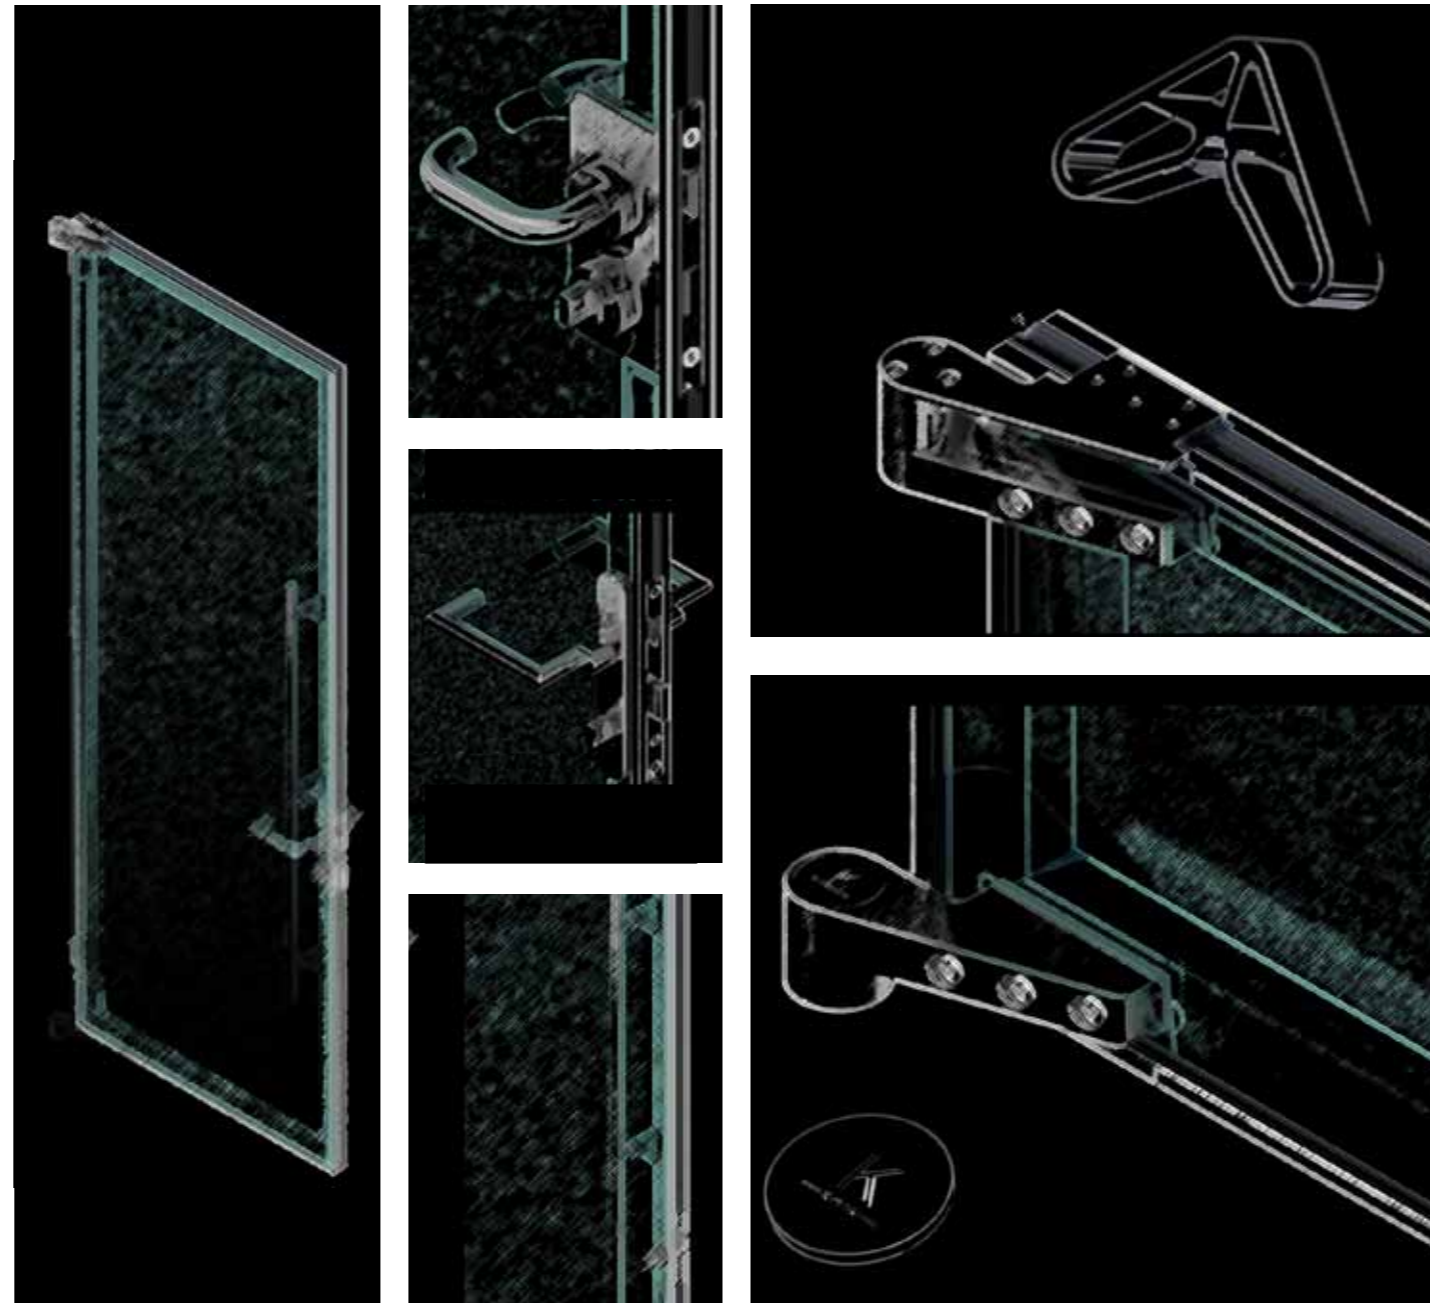

INTRODUCING SONIK

Sonik is our universal double glazed door that can be integrated with all Komfort partitioning systems. This ready to hang double glazed hinged or pivoted door provides enhanced acoustic performance.

- Integration with all Komfort partitioning systems
- Exceeding acoustic guidelines: up to 38dB(Rw)
- Better working environments
- Achieve great design: up to 3m in height
- Fast installation
- Multiple ironmongery options

ENGINEERING EXCELLENCE:

For any technical advice or support on any aspect of the Sonik 44mm double glazed door, including non-standard ironmongery options, please complete a technical enquiry assessment and email the technical helpline: technical@komfort.com

Or call:
01403 390390

SONIK

The 44mm double glazed door from Komfort

KOMFORT