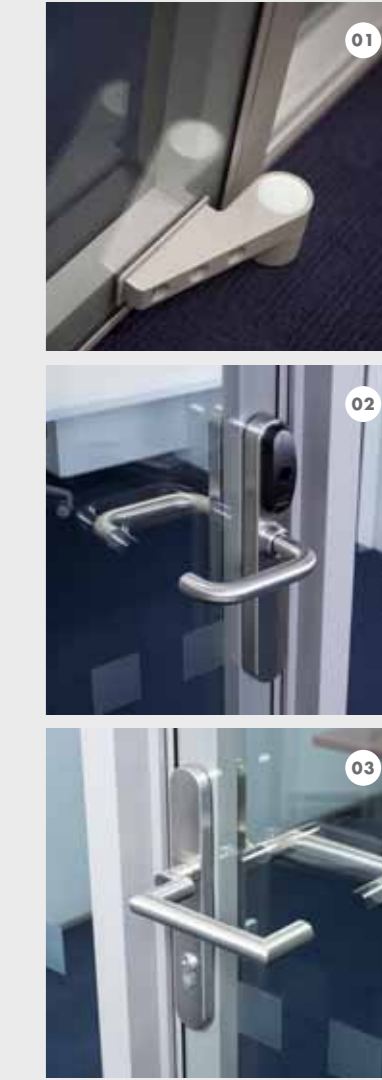

# SONIK.H

P = POLAR SYSTEMS  
A = ALL SYSTEMS  
= MUST HAVE LOCKS  
ALL HINGED DOORS ARE AVAILABLE UP TO 3.0M IN HEIGHT

**01** Bespoke stainless steel hinge for Sonik.H.

**02** 720mm guardsman handle, also available in 1240 & 1760mm lengths.

# SONIK.P

P = ALL POLAR SYSTEMS (EXCLUDING POLAR DGP26 UNTIL FURTHER NOTICE)  
A = ALL SYSTEMS  
ALL PIVOT DOORS ARE LIMITED TO 2.7M IN HEIGHT UNTIL FURTHER NOTICE WITH NO EXCEPTIONS

**01** Bespoke pivot for Sonik.P.

**02** Salto lock integrated into the frame of the door (polar door frames only excl. PSQ4).

**03** Slimline integral lock with cranked lever handle.