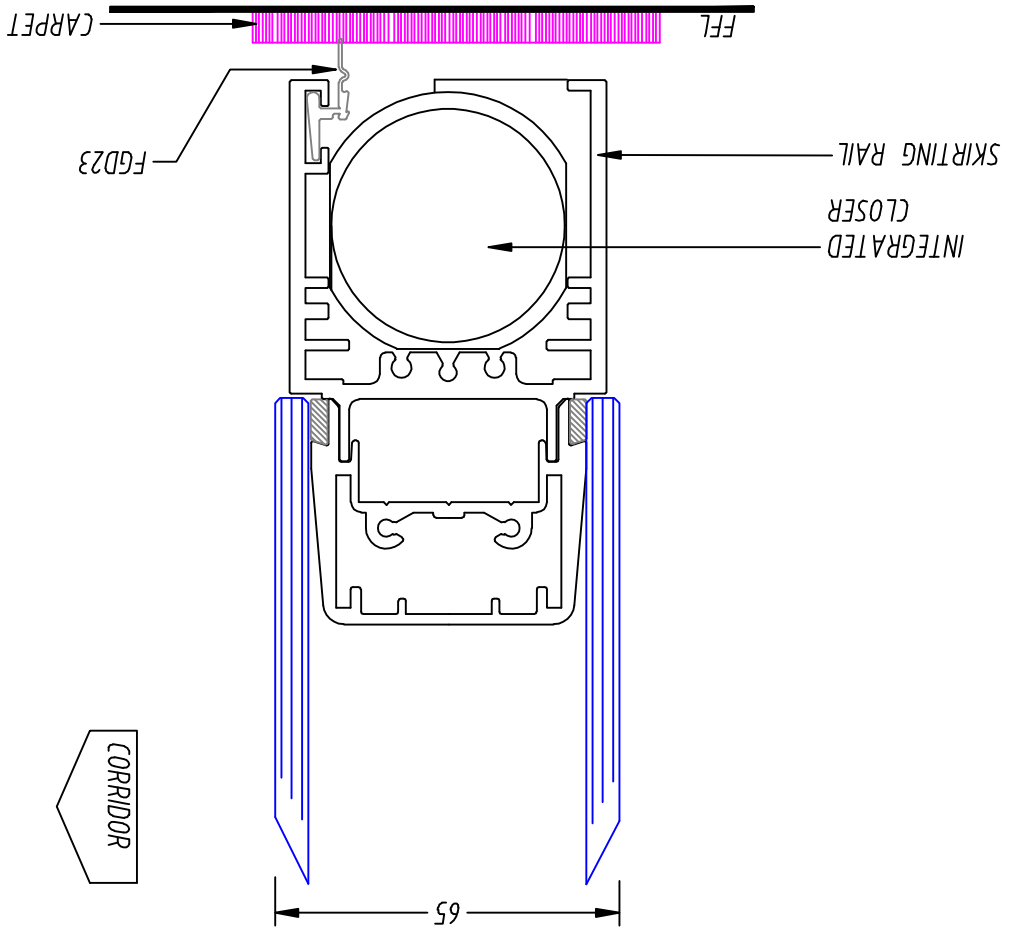

ALL GLASS MUST CONFORM TO
BS 6262 & DOCUMENT
'N' BUILDING REGULATIONS

ALL DIMENSIONS ARE NOMINAL & IN mm

© COPYRIGHT & DESIGN 2007 PROPERTY OF
KOMFORT WORKSPACE Plc
WHITTLE WAY, CRAWLEY, WEST SUSSEX, RH10 9RT
TEL : 01293 592500 WEB www.komfort.com
DO NOT SCALE IF IN DOUBT ASK

ISSUE	DESCRIPTION OF CHANGE	DATE	DRAWN	SCG	TITLE	DRAWING No	ISSUE
FINISH :		10:05:07	CHKD	NTS	DOUBLE GLAZED POLAR LS65 DOUBLE GLAZED DOOR VERTICAL DETAIL WITH DG POLAR HEAD	14078	1