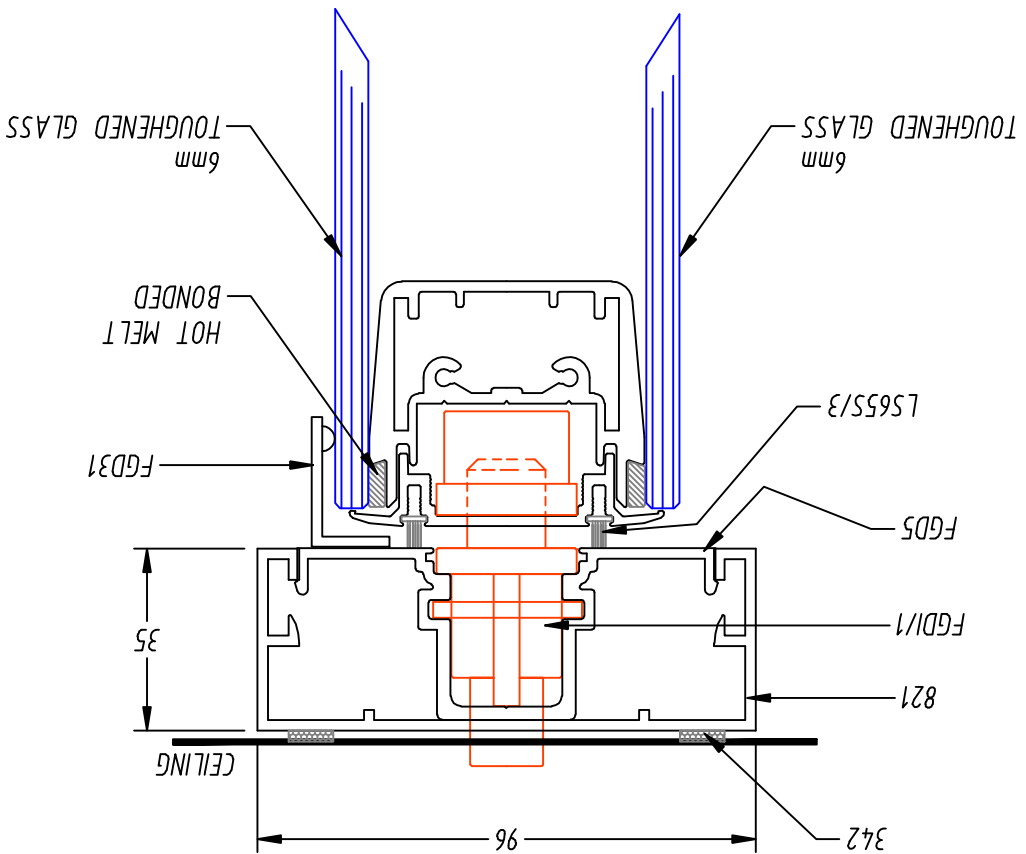

ALL GLASS MUST CONFORM TO
BS 6262 & DOCUMENT
'N' BUILDING REGULATIONS

ALL DIMENSIONS ARE NOMINAL & IN mm

© COPYRIGHT & DESIGN 2007 PROPERTY OF
KOMFORT WORKSPACE Plc
WHITTLE WAY, CRAWLEY, WEST SUSSEX, RH10 9RT
TEL : 01293 592500 WEB www.komfort.com
DO NOT SCALE IF IN DOUBT ASK

ISSUE	DESCRIPTION OF CHANGE	DATE	DRAWN	SCG	TITLE	DRAWING No	ISSUE
FINISH :		10:05:07	CHKD	NTS	DOUBLE GLAZED POLAR LS65 DOUBLE GLAZED DOOR VERTICAL DETAIL WITH DG POLAR HEAD	14078	1