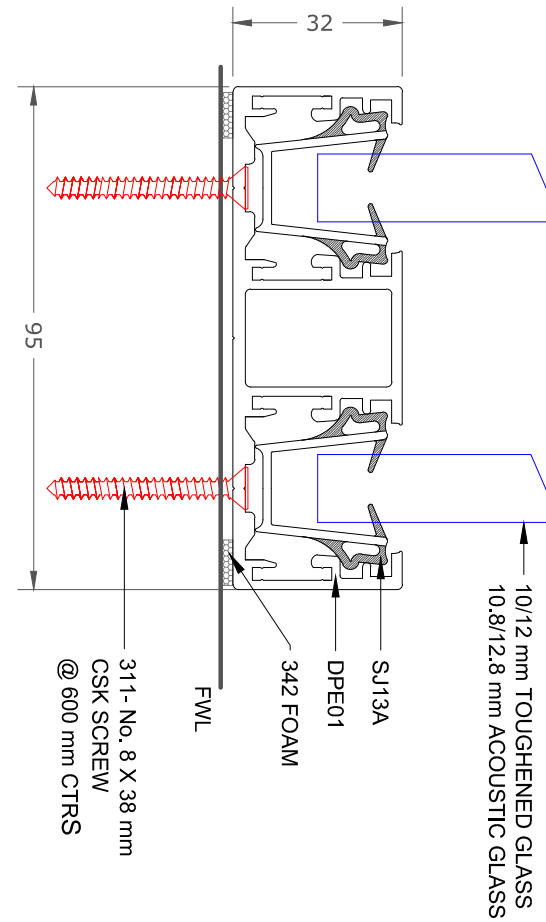

2 OR LESS MODULES WIDE

2 OR MORE MODULES WIDE

FOR OTHER GLASS TYPES SCREEN PLEASE SEE DWG NO. PE_DG_LJ_01

FOR GLASS MODULE WIDTHS PLEASE SEE DWG NO. PE_DG_LJ_02.

ALL DIMENSIONS ARE NOMINAL & IN mm