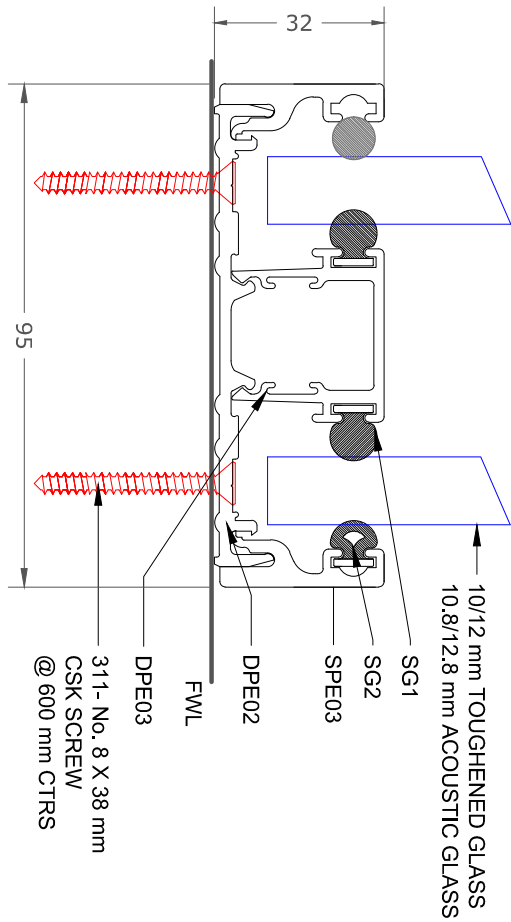

2 OR LESS MODULES WIDE

2 OR MORE MODULES WIDE

FOR OTHER GLASS TYPES SCREEN PLEASE SEE DWG NO. PE_DG_LJ_01

FOR GLASS MODULE WIDTHS PLEASE SEE DWG NO. PE_DG_LJ_02.

ALL DIMENSIONS ARE NOMINAL & IN mm