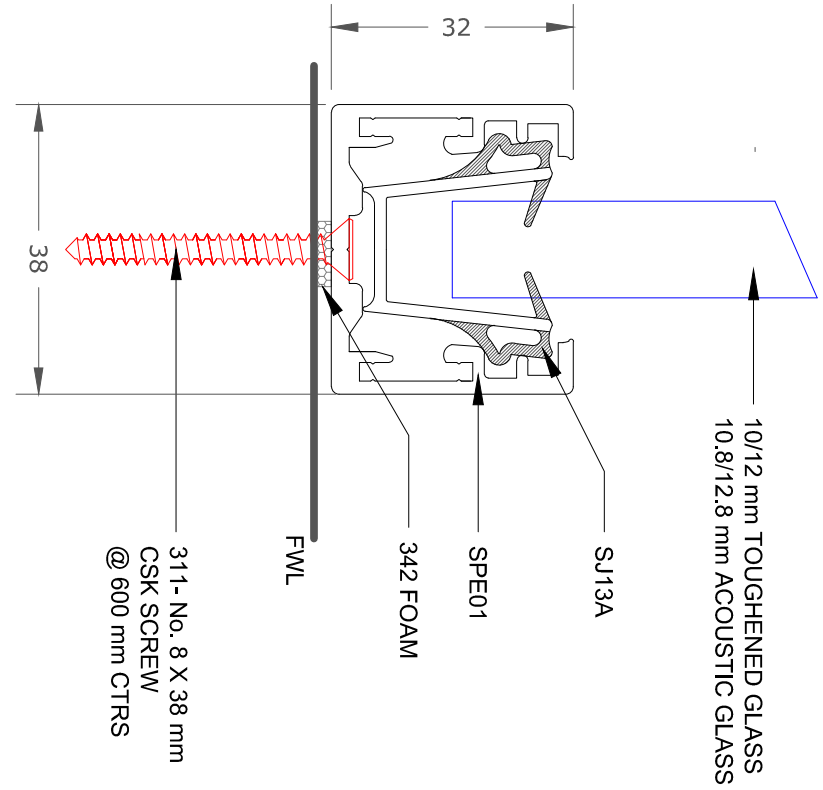

2 OR LESS MODULES WIDE

2 OR MORE MODULES WIDE

FOR OTHER GLASS SCREEN TYPES
PLEASE SEE DWG NO. PE_SG_LJ_01

FOR GLASS MODULE WIDTHS PLEASE
SEE DWG NO. PE_SG_LJ_02.

ALL DIMENSIONS ARE NOMINAL & IN mm