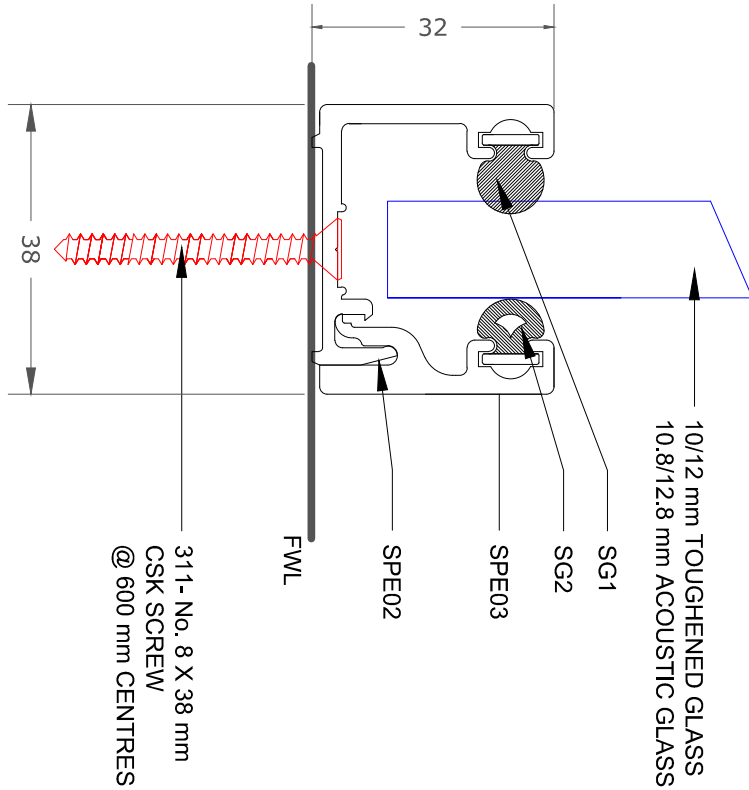

2 OR LESS MODULES WIDE

2 OR MORE MODULES WIDE

FOR OTHER GLASS SCREEN TYPES
PLEASE SEE DWG NO. PE_SG_LJ_01

FOR GLASS MODULE WIDTHS PLEASE
SEE DWG NO. PE_SG_LJ_02.

ALL DIMENSIONS ARE NOMINAL & IN mm