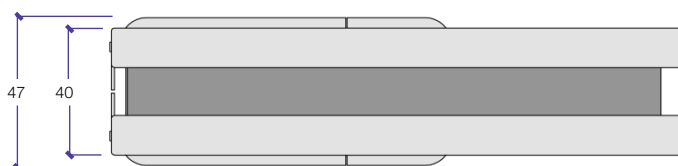

Glass Door Furniture

Self Closing Floor Pivot (K100)

Part Code:	K100
Cover Finish:	Satin Stainless Steel
Weight:	2.04kg
Maximum door weight:	Max 100 kg
Application:	Suitable for use with 10mm and 12mm thick toughened glass doors
Duty:	Doors with Heavy traffic use
Systems Application:	Polar/Orbis frameless glass door without a door frame

Top View

For installation instructions, see Komfort website (video) and the product's internal packaging.