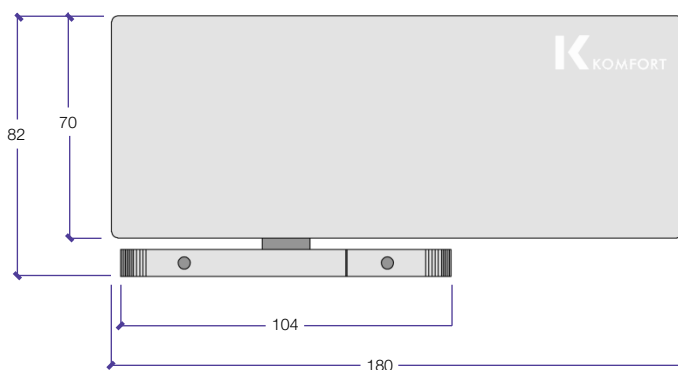

Glass Door Furniture

Self Closing Floor Pivot (K100)

Part Code:	K100
Cover Finish:	Satin Stainless Steel
Weight:	2.04kg
Maximum door weight:	Max 100 kg
Application:	Suitable for use with 10mm and 12mm thick toughened glass doors
Duty:	Doors with Heavy traffic use
Systems Application:	Polar/Orbis frameless glass door without a door frame

Side View

For installation instructions, see Komfort website (video) and the product's internal packaging.