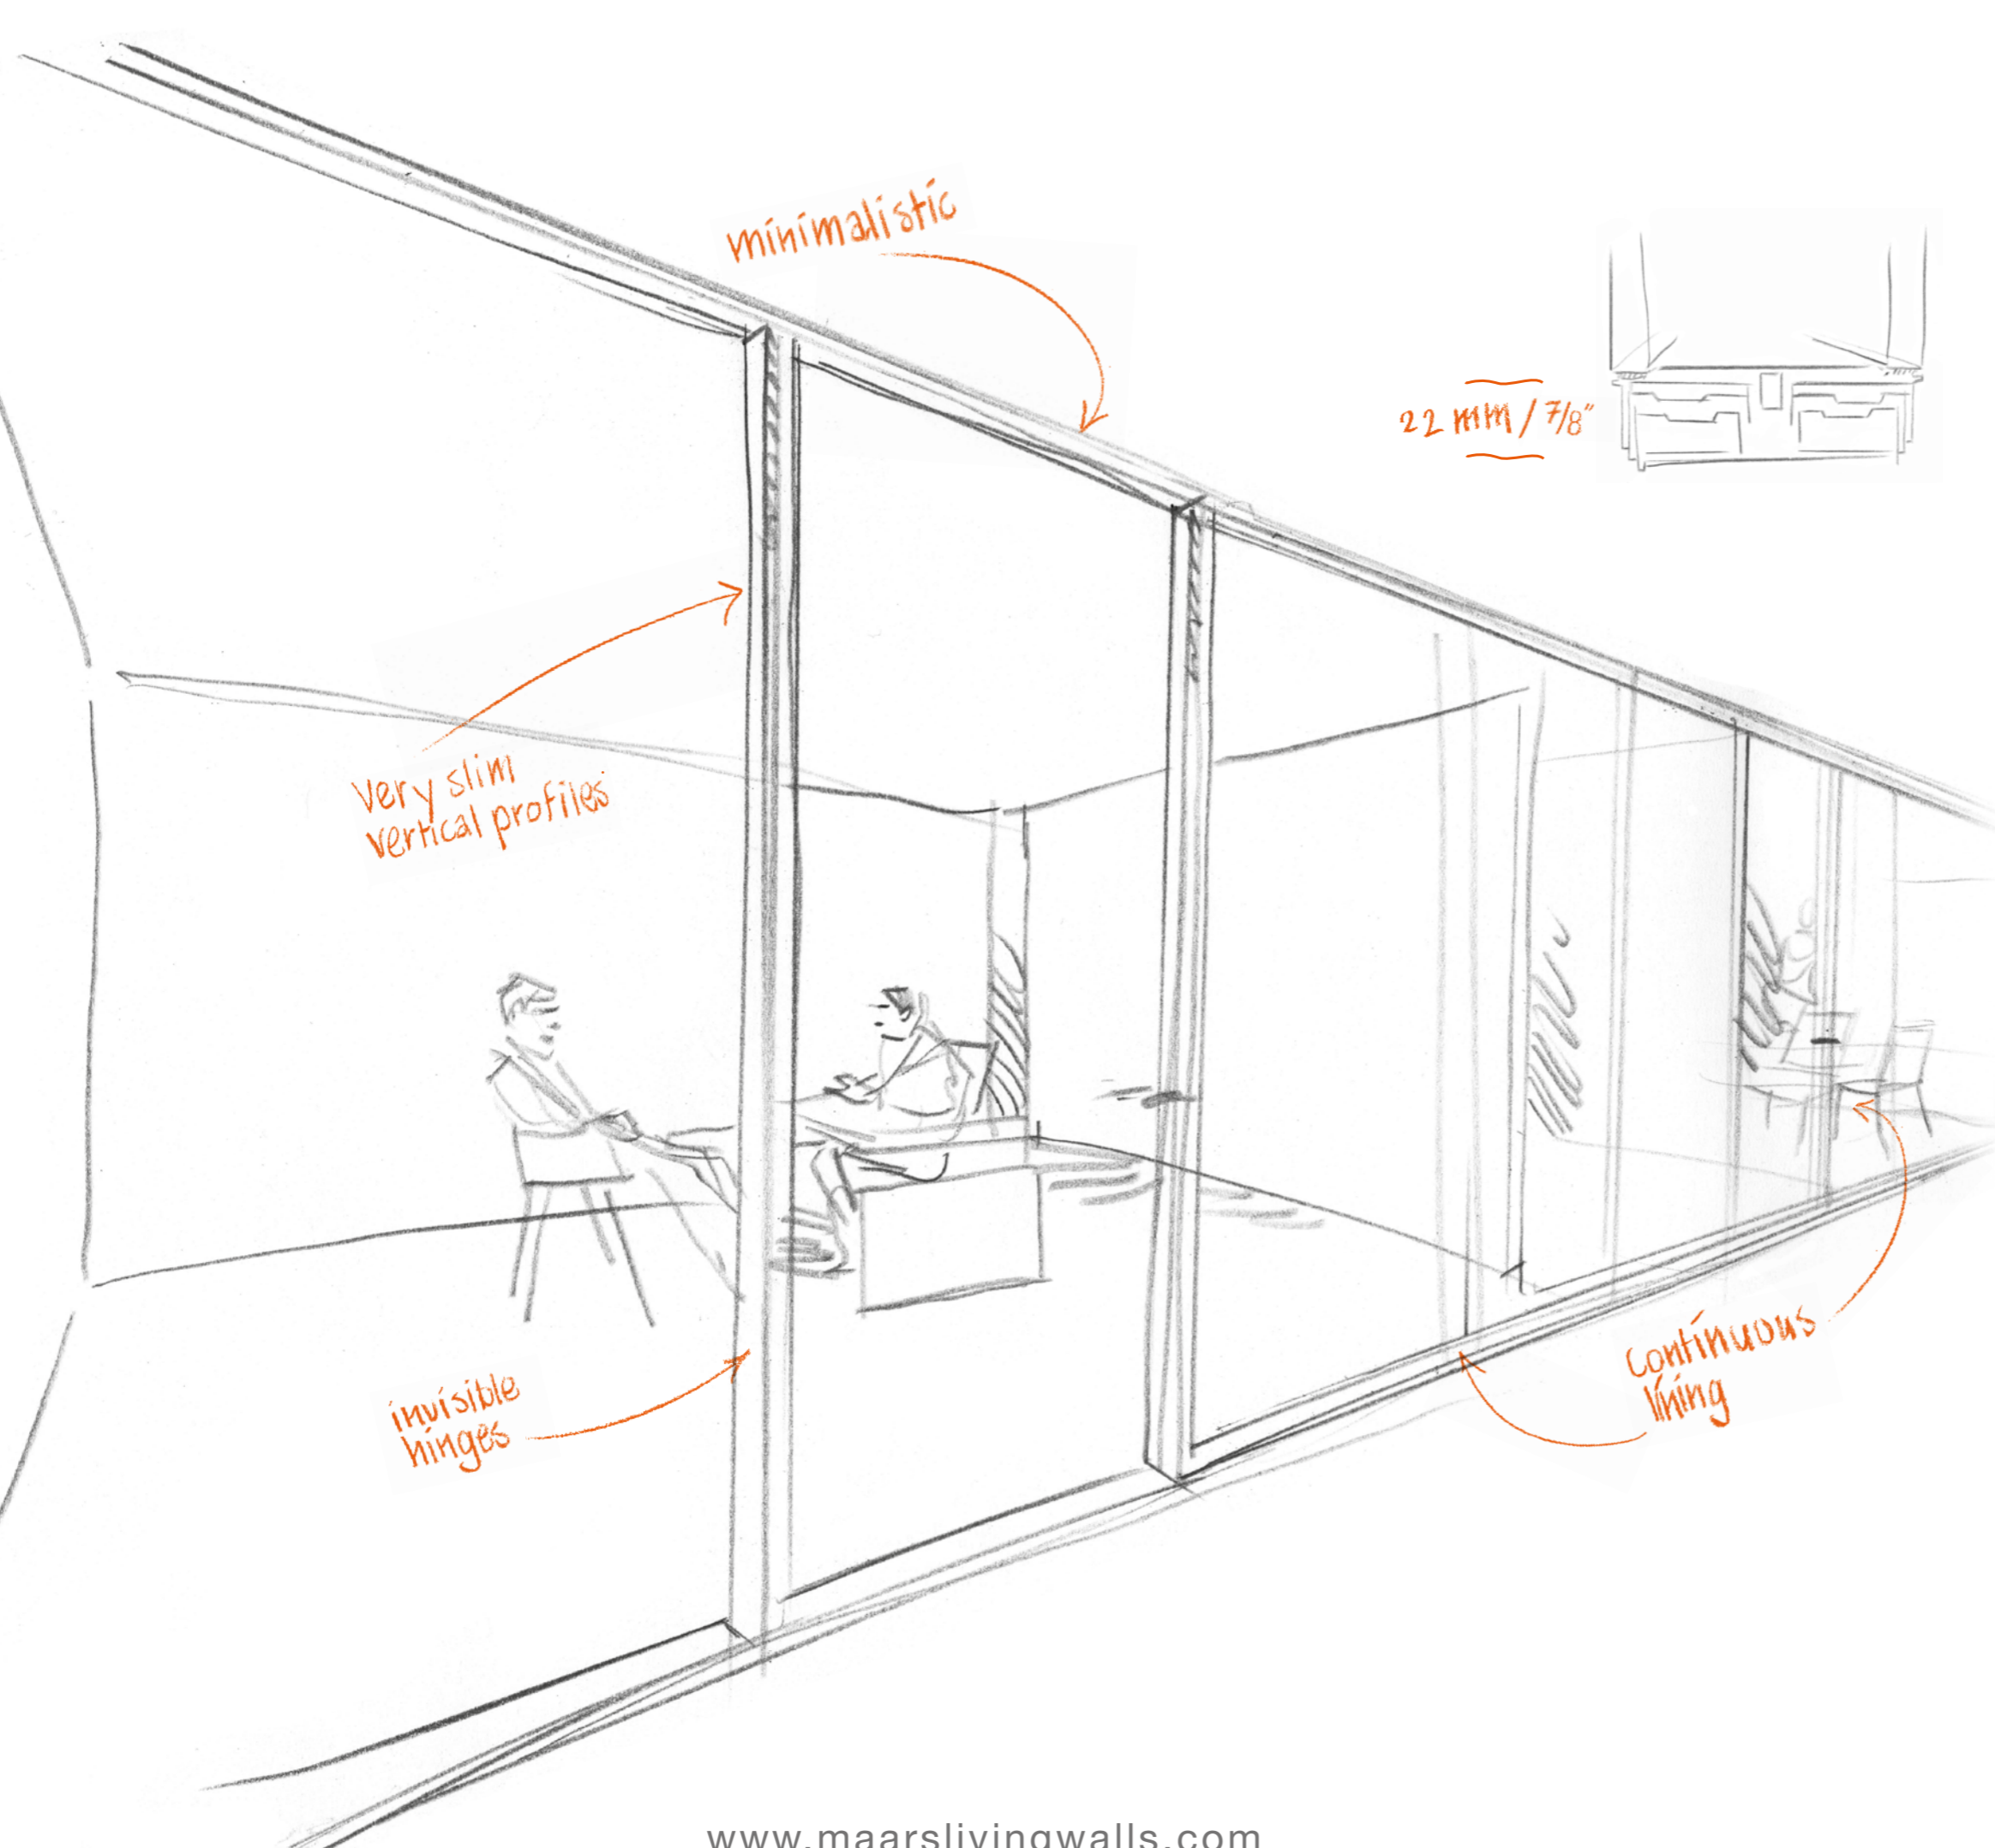

## lalinea welcome to the next level

*"I play with space like no other wall. I define rooms in a new way, with minimal lines and maximum transparency. This enables me to give you spatial freedom."*

Continuous innovation is what Maars Living Walls is known for. With lalinea, Maars has achieved a new level of refinement and technical perfection. lalinea was developed in collaboration with a leading international architectural firm with minimalist design as the starting principle, and was designed for the upper end of the market. This unique wall was realised through the application of newly developed techniques. The extremely slim, continuous lines of the top and bottom sections, the patented flush glass connections and the absence of vertical sections make the aesthetics of lalinea unique. The maximum transparency creates an unparalleled sense of freedom and space.

## A new level of transparency

In the transparent lalineia office, you feel like there are no boundaries, thanks to the barely visible line between the rooms and the corridors. At the same time, the high acoustical performance of the lalineia system wall – which can be up to 48dB – enables you to focus on your work.