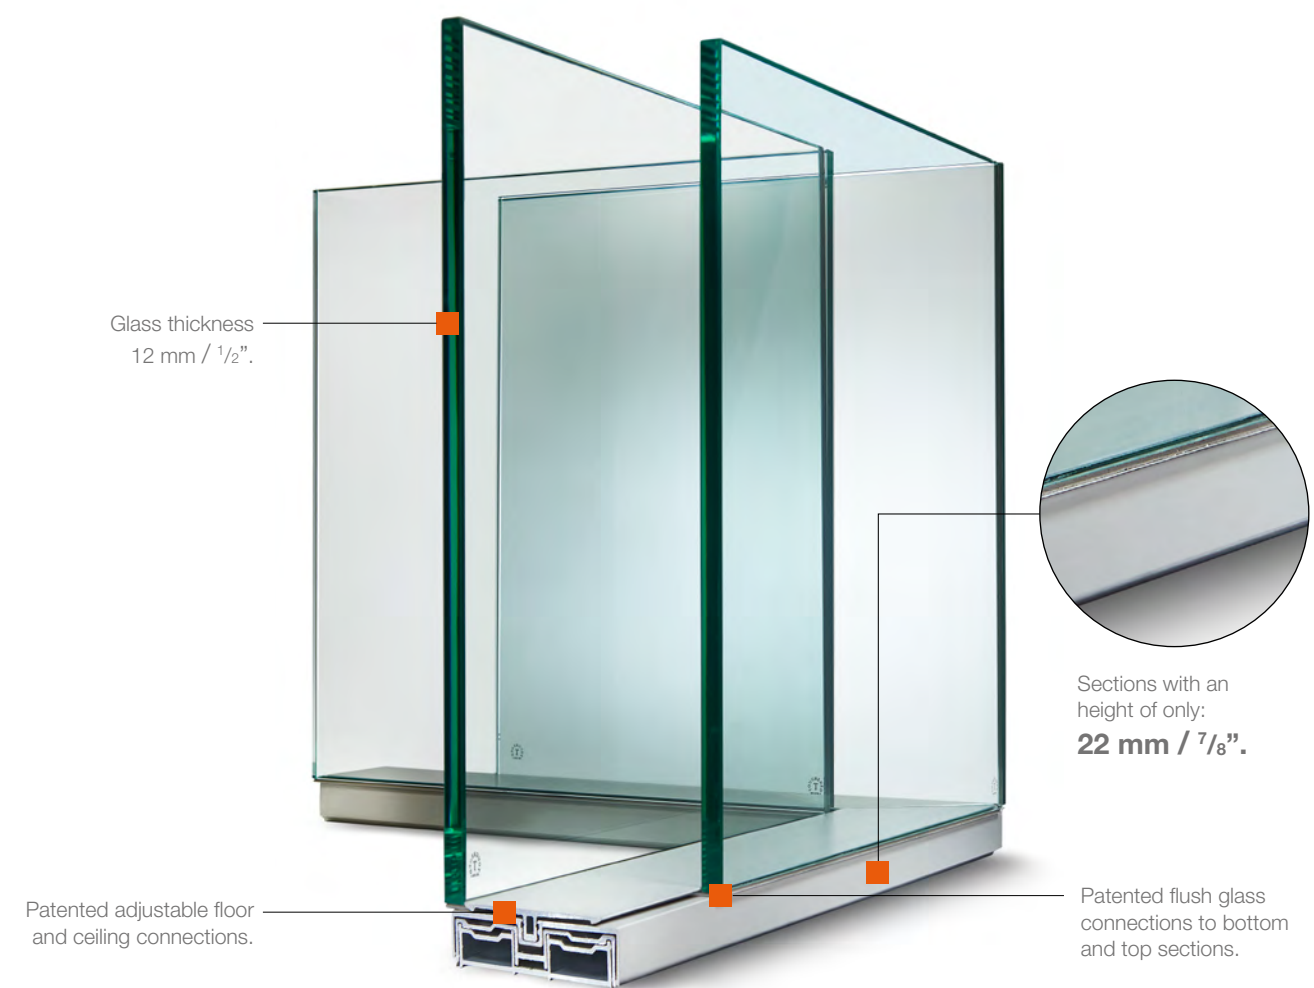

## A new level of transparency

In the transparent lalineia office, you feel like there are no boundaries, thanks to the barely visible line between the rooms and the corridors. At the same time, the high acoustical performance of the lalineia system wall – which can be up to 48dB – enables you to focus on your work.

## Living Options

The closed wall panels allow for the integration of light, air, visuals, sound and climate control, such as our patented ventilation studs, dolby surround panels and in-wall multimedia flat-screens. In our Living Options program you will find the many surprising options.

## A new freedom in design

*"I combine minimalist art with high tech. Allow yourself to be inspired by my aesthetics and discover the new design freedom that my technology offers you."*

lalinea means a revolution in every aspect. The double glazed wall is only connected at the horizontal ends, creating a continuous glass wall with subtle joints. A glazed wall that even continues into the door modules, allowing the doors to be flush with the glass wall. In other words, lalineia does not have traditional door sections. The top and bottom sections, which are only 22 mm / 7/8" high, continue on in the doors. The invisible hinges and the new, exceptionally slim lock allows for the thinnest door sections. The unique pivot construction has been tested for more than 100,000 cycles. The automatic threshold is adjustable. In corners, the glazed walls can be connected without any sections.

Invisible hinges because of unique pivot construction.

Fully glazed t-connection.

Flush glazing.

Uniquely narrow lock.

The minimalist bottom and top sections create a continuous line.

Lowest floor and ceiling sections in the world.