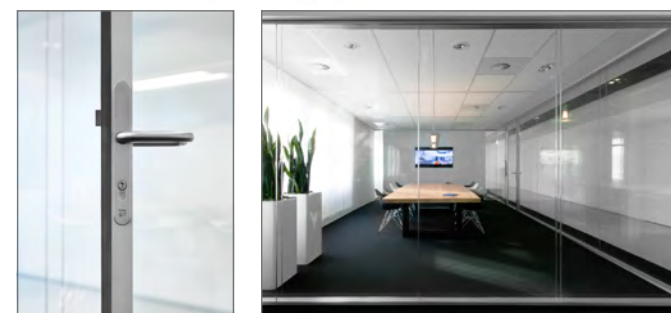

Uniquely narrow lock.

The minimalist bottom and top sections create a continuous line.