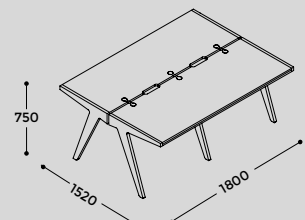

MUTU

750 SINGLE / DOUBLE

Extensions

Starter
Single 550 Deep

Double 550 Deep

Single 750 Deep

Double 750 Deep

MUTU

750 SINGLE / DOUBLE

table top

legs

gris
feutre

steel
grey

noir
sideral

oak

walnut