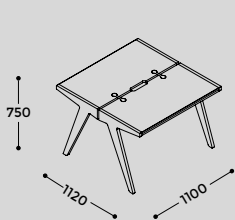

MUTU

750 SINGLE / DOUBLE

Extensions

Starter
Single 550 Deep

Double 550 Deep

Single 750 Deep

Double 750 Deep

MUTU

750 SINGLE / DOUBLE

table top

legs

gris
feutre

steel
grey

noir
sideral

oak

walnut