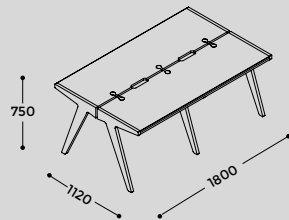

MUTU

750 SINGLE / DOUBLE

Extensions

Starter
Single 550 Deep

Double 550 Deep

Single 750 Deep

Double 750 Deep

MUTU

750 SINGLE / DOUBLE

table top

legs

gris
feutre

steel
grey

noir
sideral

oak

walnut