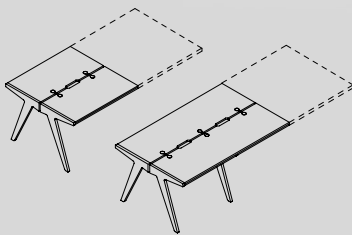

MUTU

750 SINGLE / DOUBLE

Extensions

Starter
Single 550 Deep

Double 550 Deep

Single 750 Deep

Double 750 Deep

MUTU

750 SINGLE / DOUBLE

table top

legs

gris
feutre

steel
grey

noir
sideral

oak

walnut