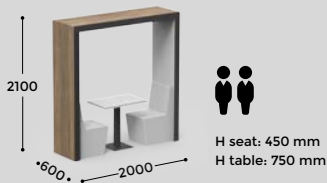

workagile

+44(0)20 3904 6688
london@workagile.co.uk
workagile.co.uk

UK Showroom
1 Britannia Lofts, 16-26 Banner Street
Clerkenwell, London, EC1Y 8QE