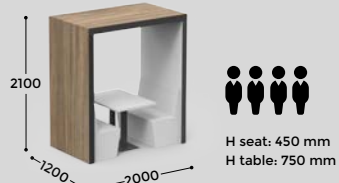

workagile

+44(0)20 3904 6688
london@workagile.co.uk
workagile.co.uk

UK Showroom
1 Britannia Lofts, 16-26 Banner Street
Clerkenwell, London, EC1Y 8QE