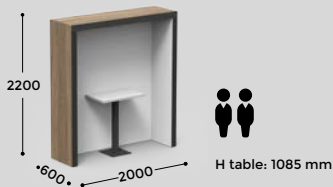

SHACK 100

FLAT ROOF STANDING