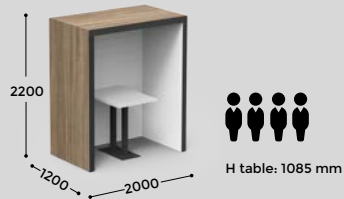

SHACK 100

FLAT ROOF STANDING