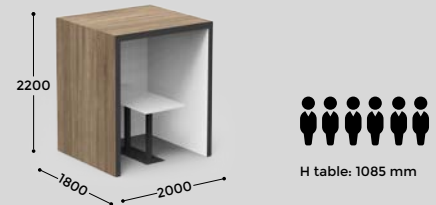

SHACK 100

FLAT ROOF STANDING

SHACK 100

FLAT ROOF STANDING

laminate

wood veneer

colour

arctic white

*an option as interior finishing

white

black

additional options

2300

base option (adds 100 mm to overall height)

pendant lamp

power module