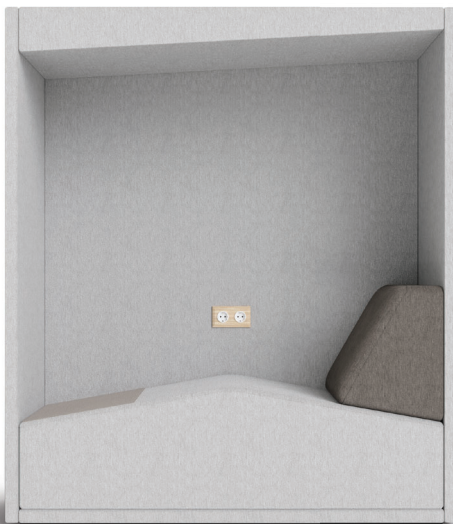

With a different module for every need you create your perfect place.

TOOtheBOOTH CHAT

AVAILABLE IN 4 UNIQUE MODULES

TOOtheBOOTH NAP

TOOtheBOOTH ONLY

TOOtheBOOTH STAND

TOOtheBOOTH

CREATE THE ULTIMATE SETUP

The modular structure of TOOtheBOOTH makes it easy to build your custom setup. Mix and match to create endless different configurations for the ultimate comfortzone.

POWER OUTLET

Equip any TOOtheBOOTH module with a single or double outlet. Shown here is a TOOtheBOOTH CHAT with a double outlet.

Available in black and white, with 230V or twin USB charger. Other models beside BEK, CHUKO and UK upon request.

TOOtheBOOTH

TOOtheBOOTH CHAT

TOOtheBOOTH ONLY

TOOtheBOOTH NAP

TOOtheBOOTH STAND