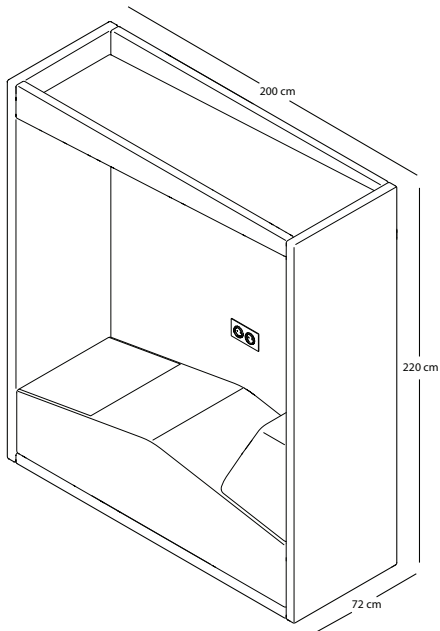

TOOtheBOOTH NAP