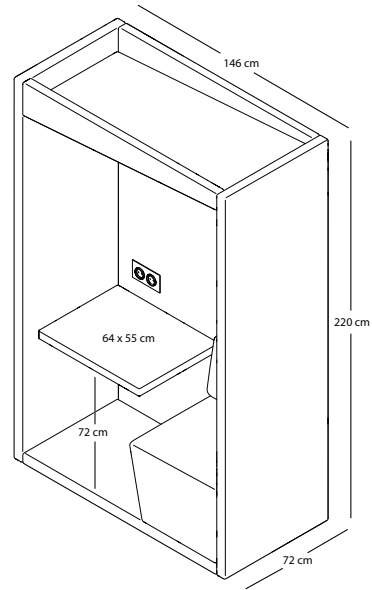

TOOtheBOOTH ONLY