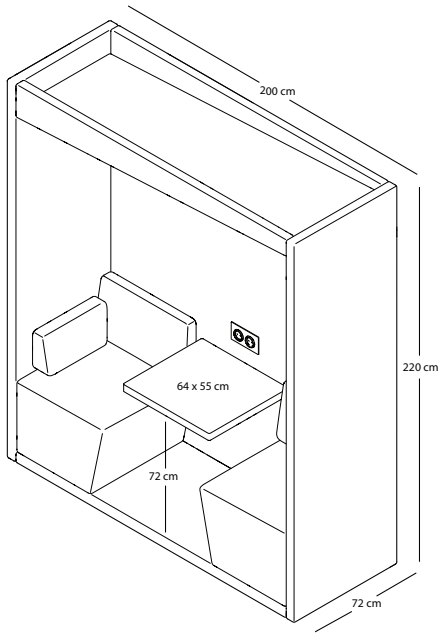

TOOtheBOOTH

TOOtheBOOTH CHAT