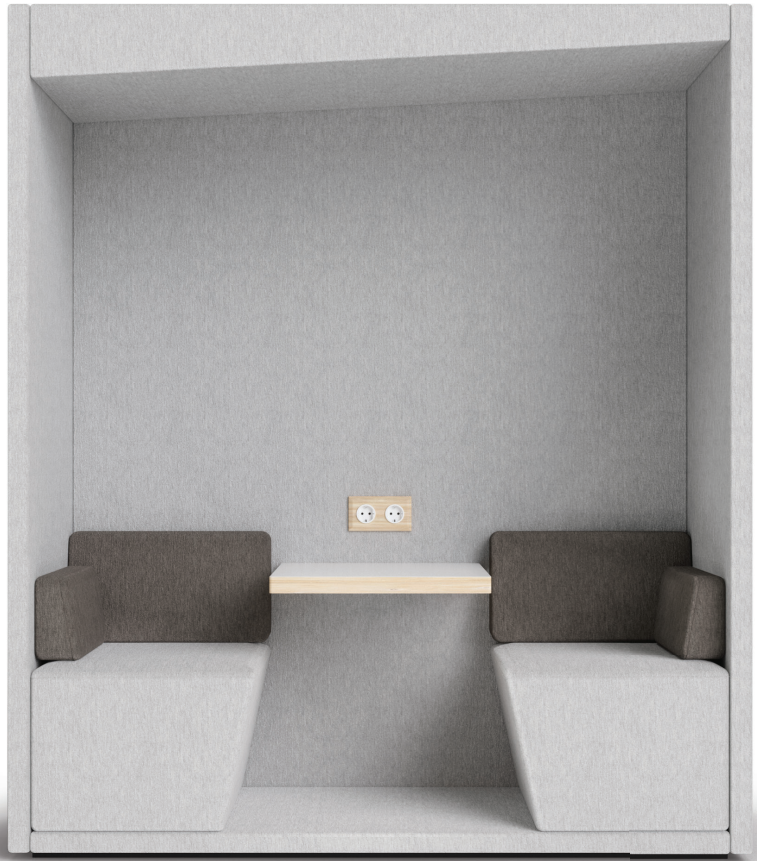

TOOtheBOOTH

Would you like to be not affected by ambient noise, but still be close to colleagues and have a workplace where you feel comfortable?

TOOtheBOOTH invites you to step into your comfortzone. For meetings, collaborating, or just for yourself to focus.

With a different module for every need you create your perfect place.

TOOtheBOOTH CHAT

AVAILABLE IN 4 UNIQUE MODULES

TOOtheBOOTH NAP

TOOtheBOOTH ONLY

TOOtheBOOTH STAND

TOOtheBOOTH

CREATE THE ULTIMATE SETUP

The modular structure of TOOtheBOOTH makes it easy to build your custom setup. Mix and match to create endless different configurations for the ultimate comfortzone.

POWER OUTLET

Equip any TOOtheBOOTH module with a single or double outlet. Shown here is a TOOtheBOOTH CHAT with a double outlet.

Available in black and white, with 230V or twin USB charger. Other models beside BEK, CHUKO and UK upon request.

TOOtheBOOTH

TOOtheBOOTH CHAT

TOOtheBOOTH ONLY

TOOtheBOOTH NAP

TOOtheBOOTH STAND