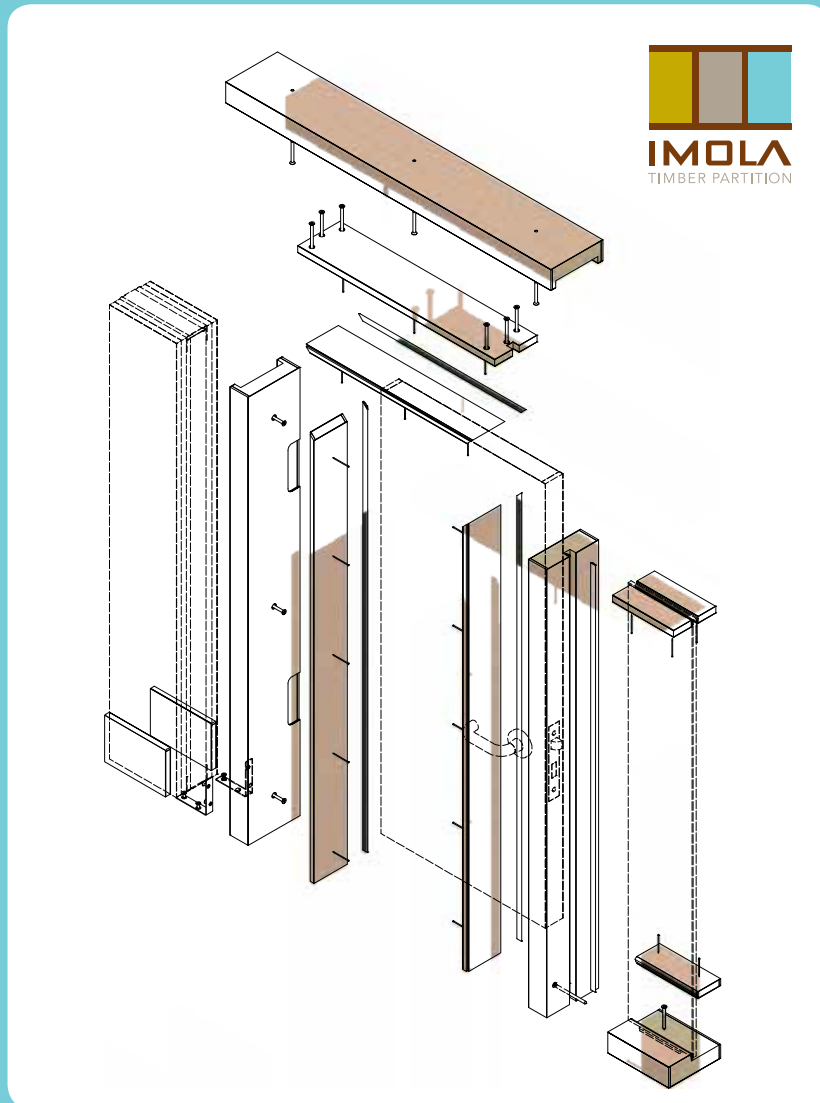

American Black Walnut. Single glazed offset.
Mullion free glass to glass dry joint.
Full height standard door set.

The Imola partition system is manufactured in West Sussex, producing doors, frames, fire screens and veneered panels. The Imola team are thus able to produce a fully co-ordinated project component delivery that recognises project lead times as crucial and when site events compress the completion schedule are able to support fast track demands.

01 Double glazed wall start

02 Transition solid to double glazed

03 Mullion single centre glazed

04 Transition shadow gap solid to single centre glazed

05 Corner post offset single glazed

American White Oak
(quarter cut)

Double Glazed Screens
Rw 51dB

Timber Doors Rw
37dB

IMOLA METHOD OF BUILD

IMOLA PARTITIONS

To assist in the installation of the Imola frame system and final glazing a number of graphic method of build guides have been developed. Should any onsite difficulties be encountered by the specialist sub contractor the Forza technical team are available to assist for "on time" project completion.