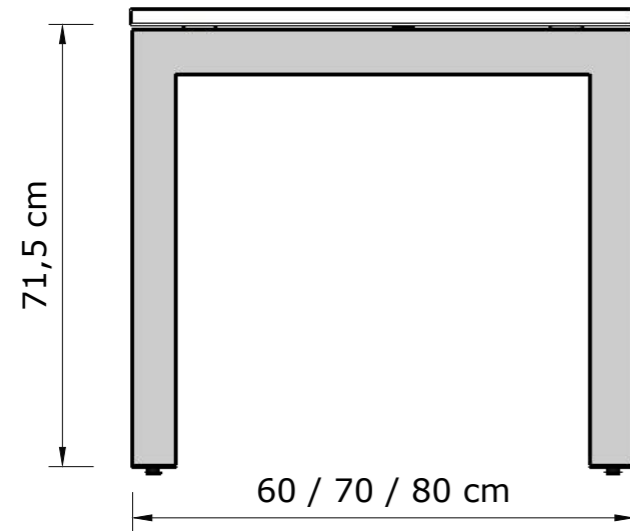

Smart desk

Type: Smart desk/Single/Type C