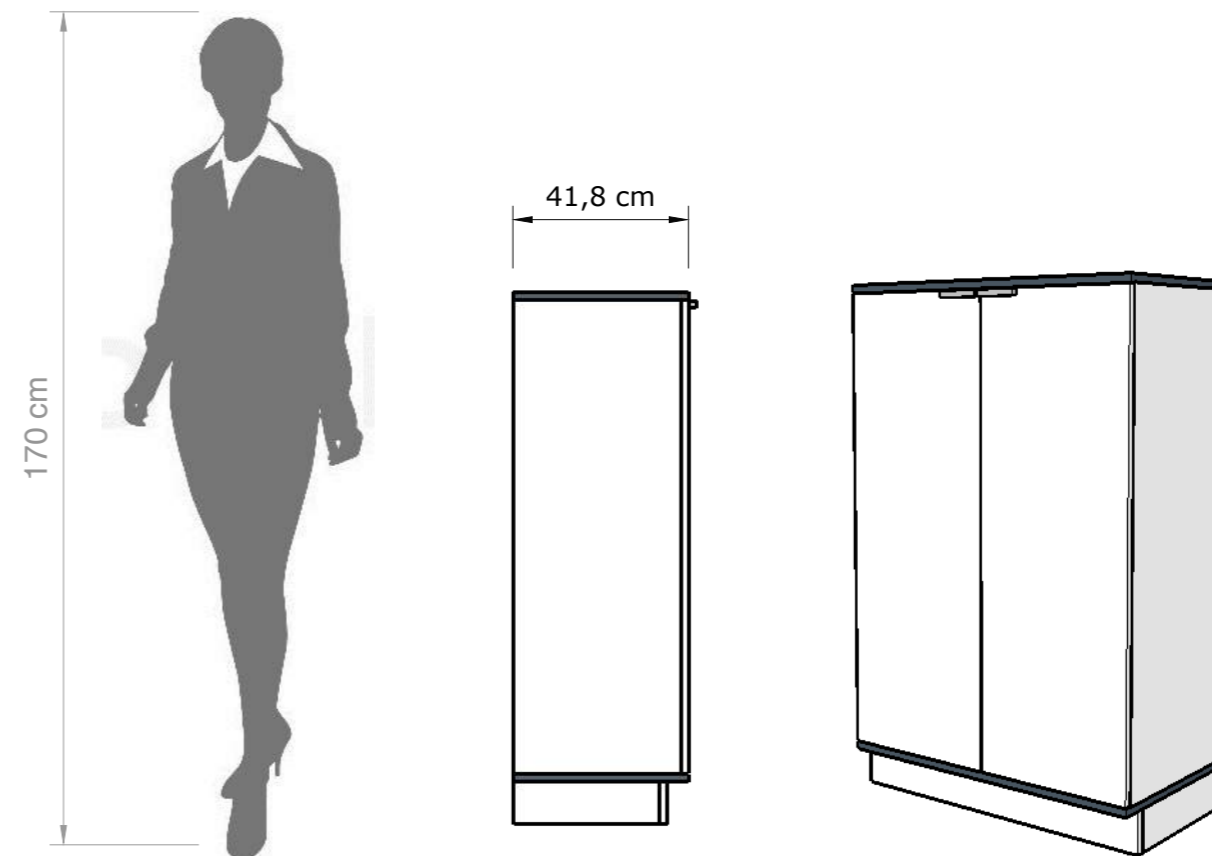

Type: 40/50-126,4/Practical file storage/Plinth