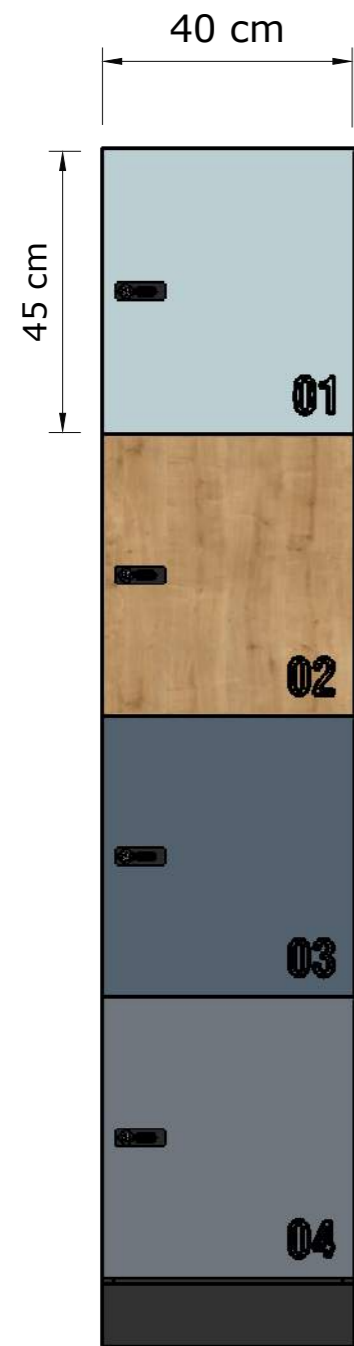

SMART OFFICE LOCKERS<sup>TM</sup>

single setting

dual setting

any number of lockers

single setting

40,0 cm

dual setting

80,0 cm

170 cm

masking blend

170 cm

masking blend

170 cm

any number of lockers

single setting

dual setting

# Pedestal locker

Type: 40/52,5/Under-desk pedestal locker/Plinth/Wheels

Type: 40/52,5/Side the desk pedestal locker/Plinth