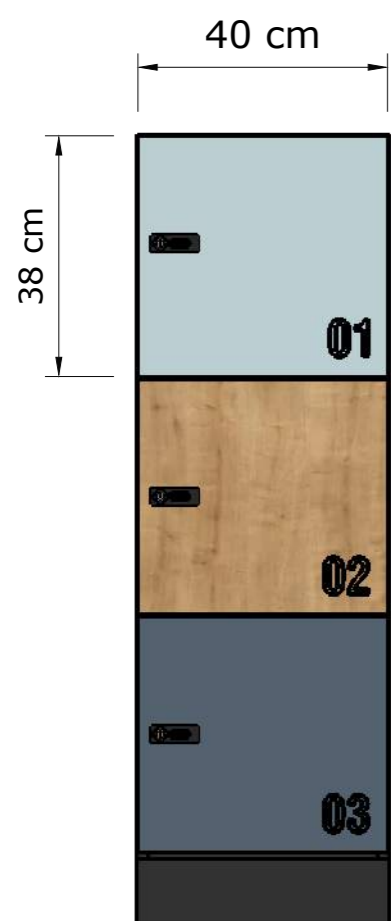

SMART OFFICE LOCKERS<sup>TM</sup>

single setting

dual setting

any number of lockers

single setting

40,0 cm

dual setting

80,0 cm

170 cm

masking blend

170 cm

masking blend

170 cm

any number of lockers

single setting

dual setting