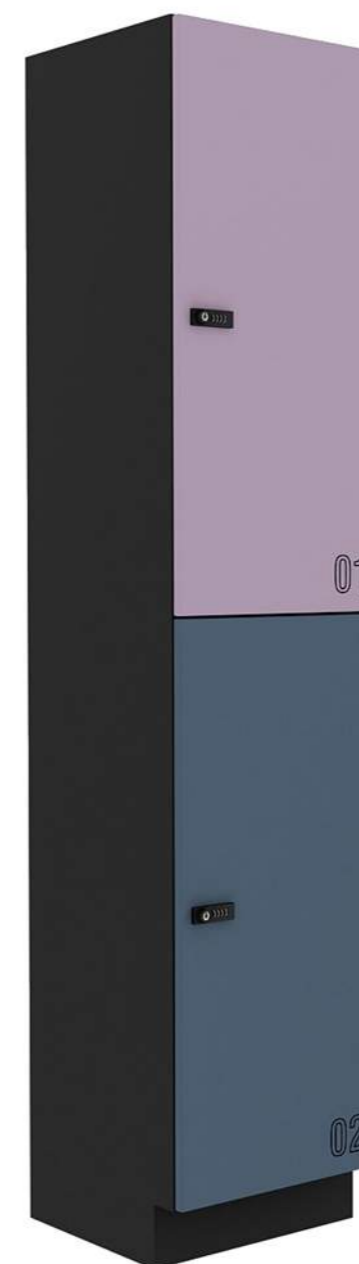

SMART OFFICE LOCKERS<sup>TM</sup>

single setting

dual setting

any number of lockers

single setting

40,0 cm

dual setting

80,0 cm