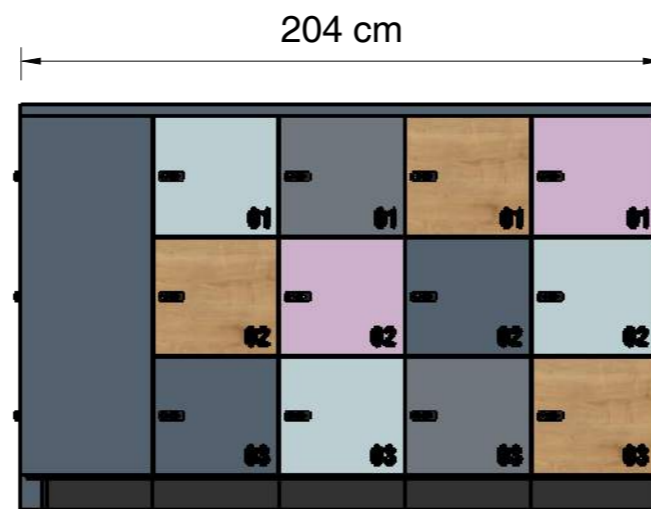

# Louva locker & Sofa

and many other desings

finishing in fabric

Type: 9 x C3/40/125/Plinth

Type: 9 x A1/40/125/Plinth

Type: 9 x B2/40/125/Plinth