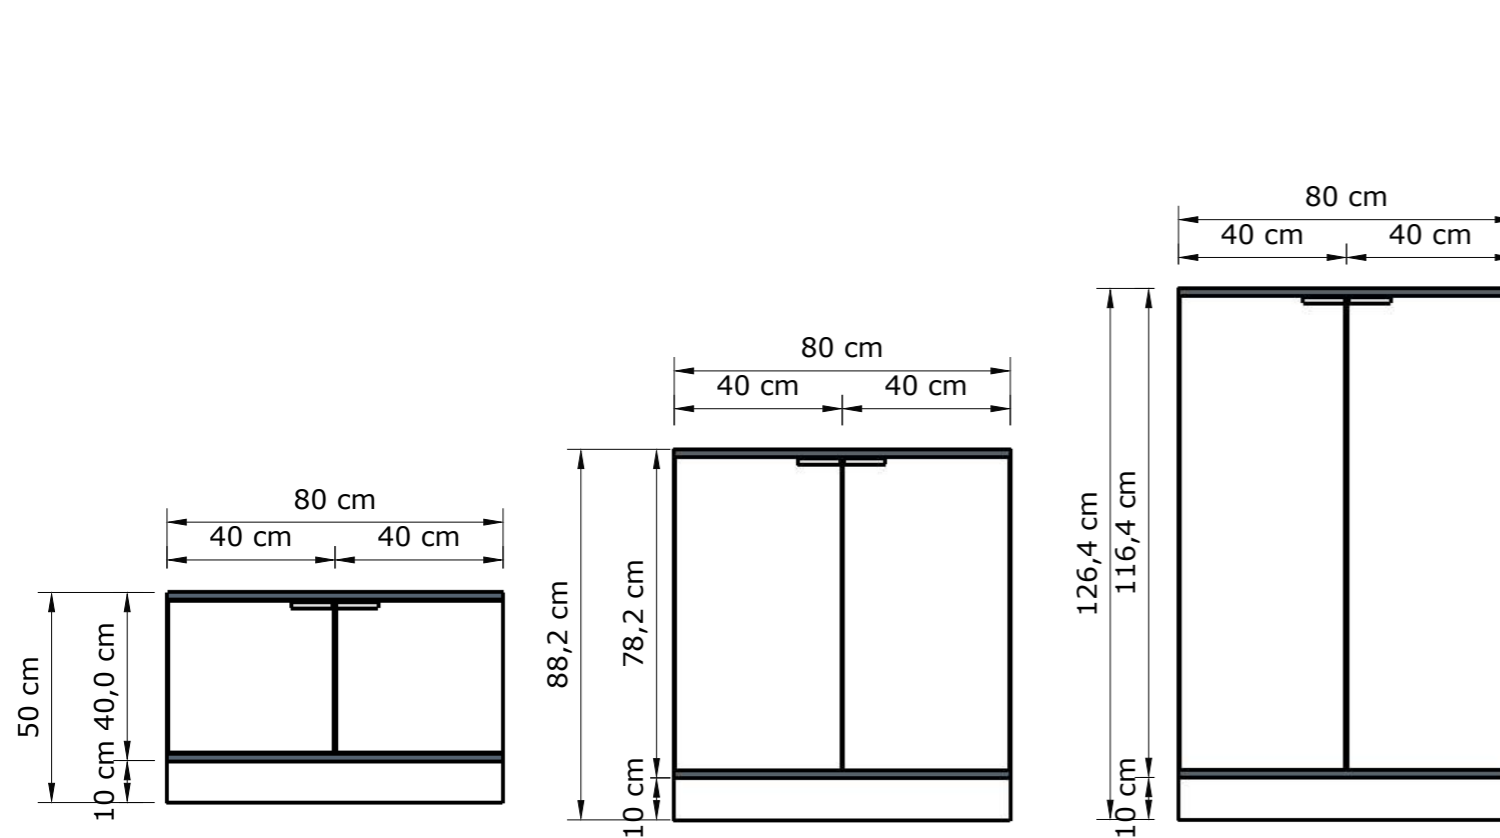

Type: 40/50-126,4/Practical file storage/Plinth