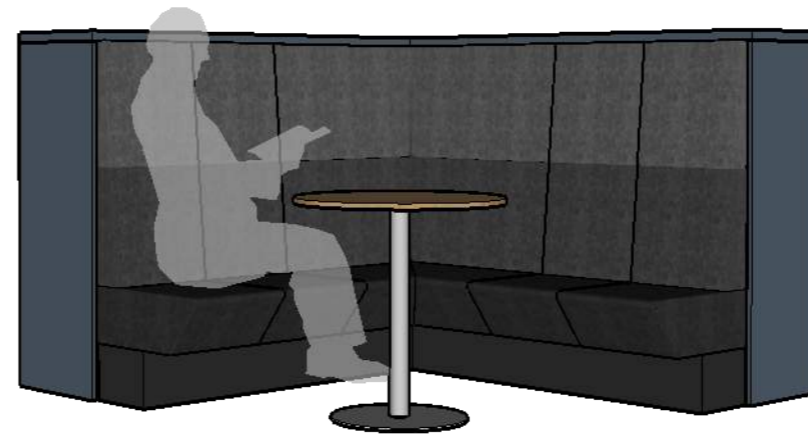

# Louva locker & Sofa

and many other desings

finishing in fabric

Type: 9 x C3/40/125/Plinth

Type: 9 x A1/40/125/Plinth

Type: 9 x B2/40/125/Plinth