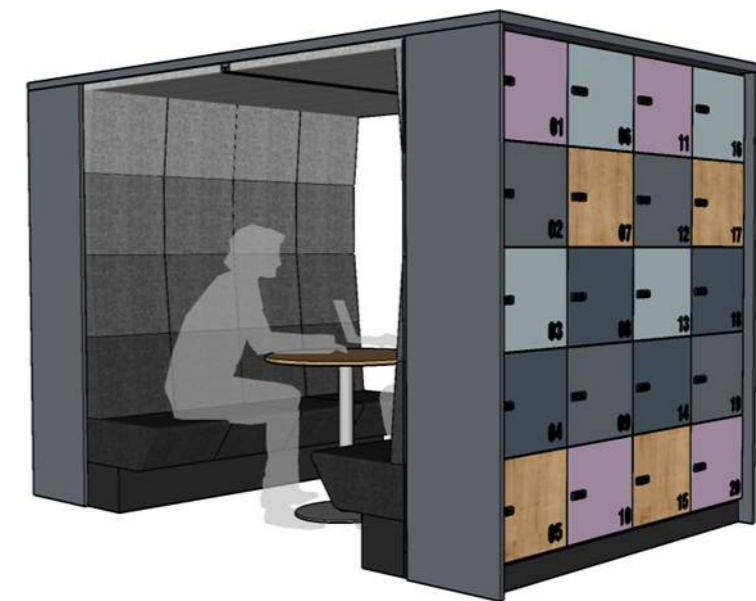

Type: 8 x E5/40/190/Plinth