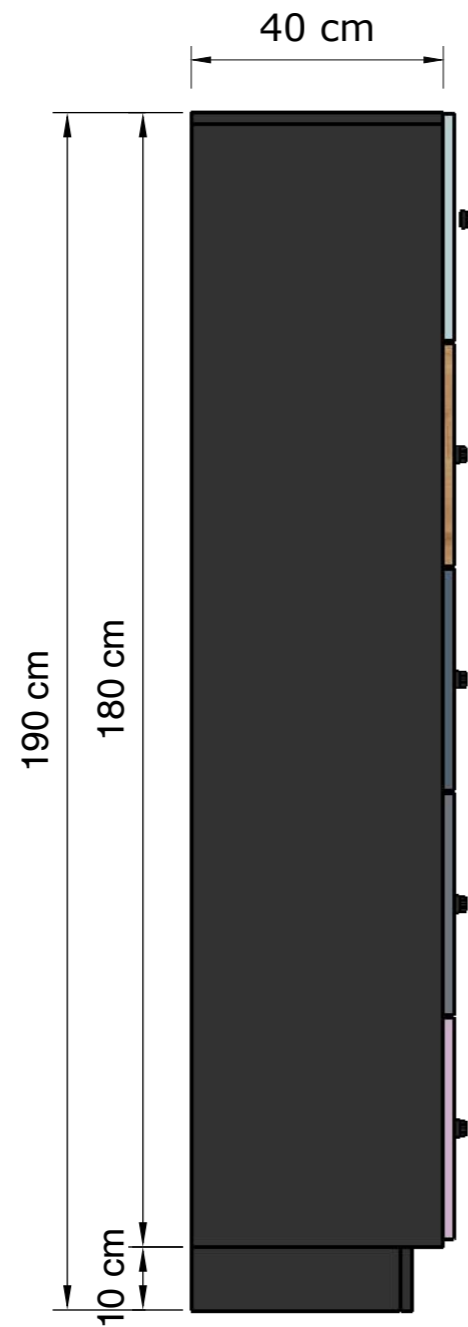

SMART OFFICE LOCKERS<sup>TM</sup>

single setting

dual setting

any number of lockers

single setting

40,0 cm

dual setting

80,0 cm

170 cm

masking blend

170 cm

masking blend

170 cm

any number of lockers

single setting

dual setting