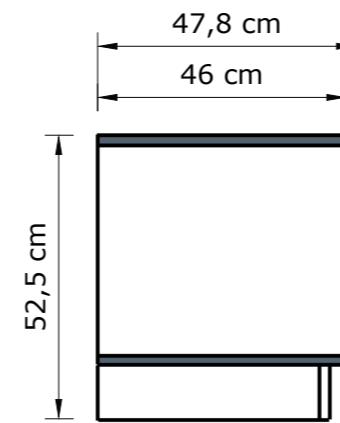

Pedestal locker

Type: 40/52,5/Under-desk pedestal locker/Plinth/Wheels