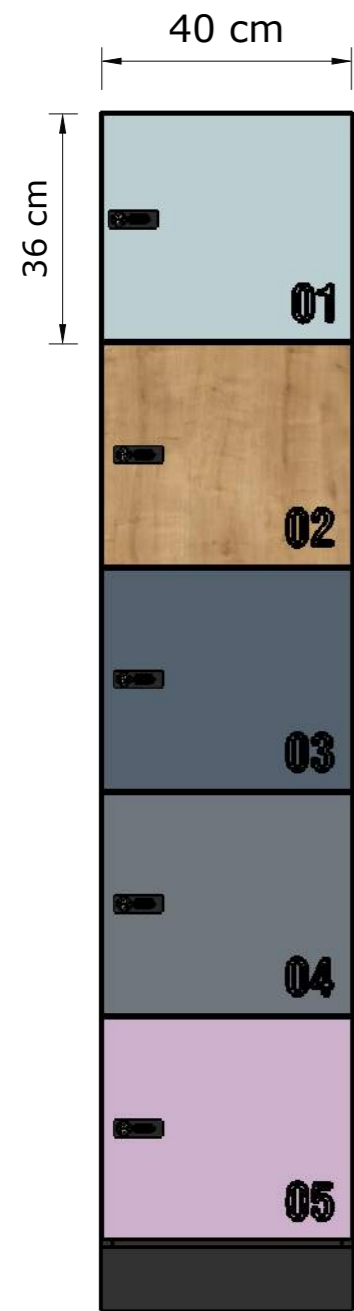

SMART OFFICE LOCKERS<sup>TM</sup>

single setting

dual setting

any number of lockers

single setting

40,0 cm

dual setting

80,0 cm

170 cm

masking blend

170 cm

masking blend

170 cm

any number of lockers

single setting

dual setting

# Pedestal locker

Type: 40/52,5/Under-desk pedestal locker/Plinth/Wheels

Type: 40/52,5/Side the desk pedestal locker/Plinth