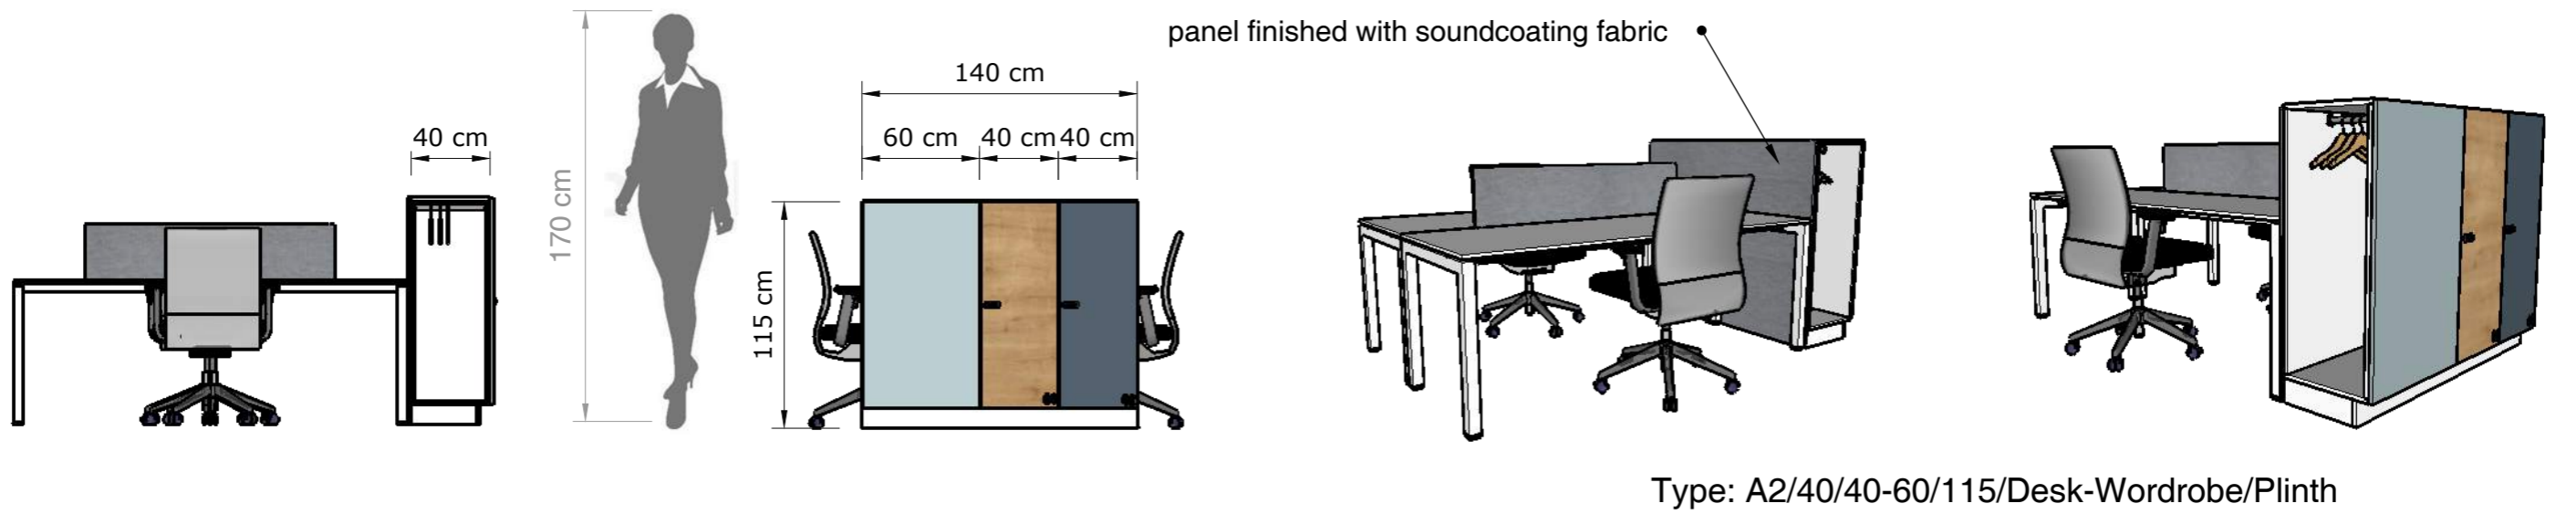

Louva locker