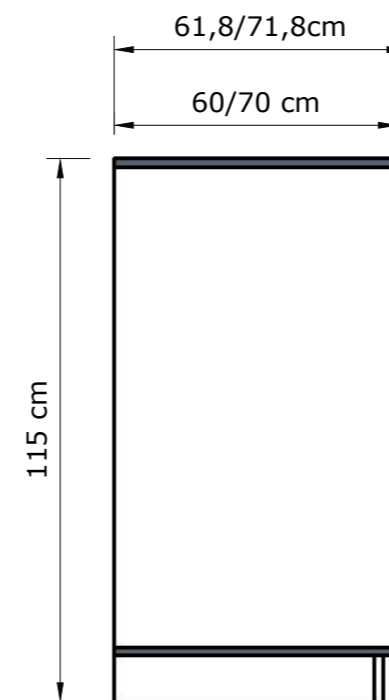

Type: 40/52,5/Side the desk pedestal locker/Plinth