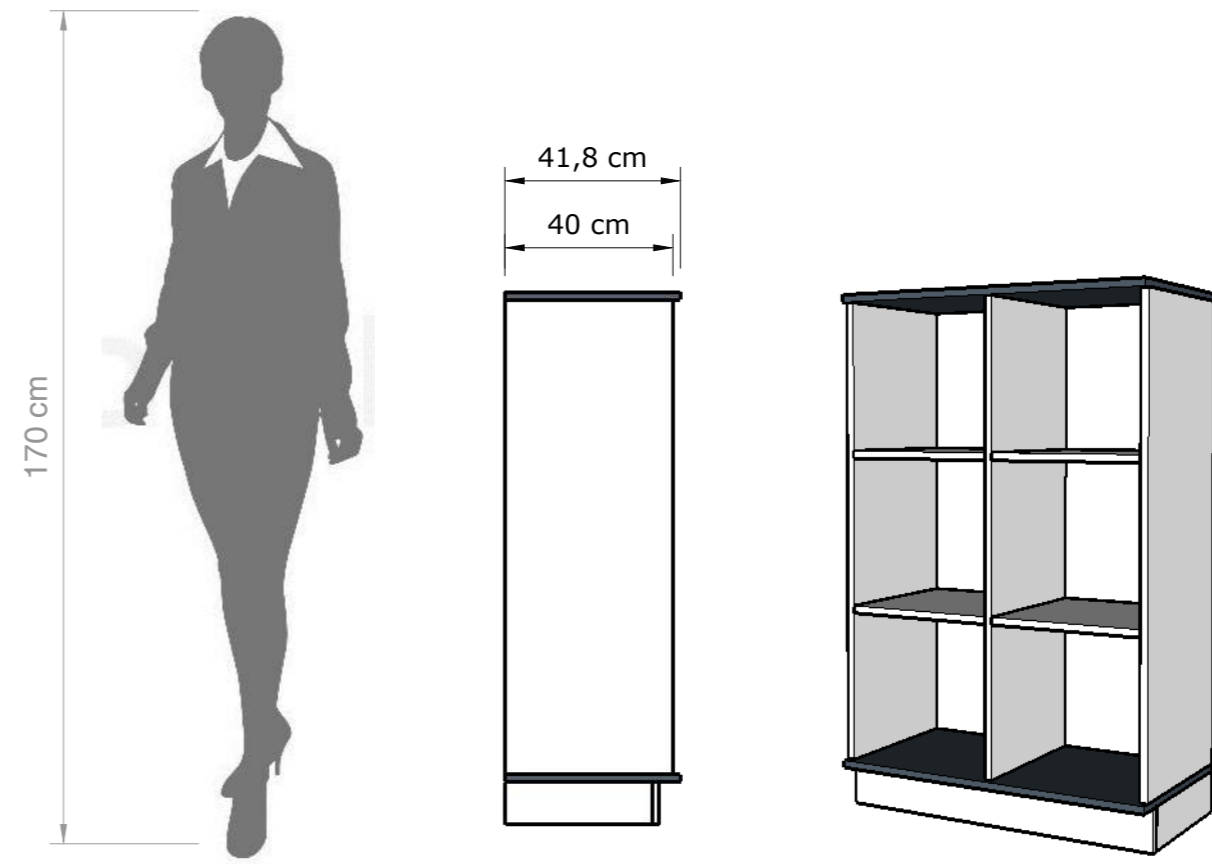

Practical file storage

Type: 40/50-126,4/Practical file storage/Plinth/Open