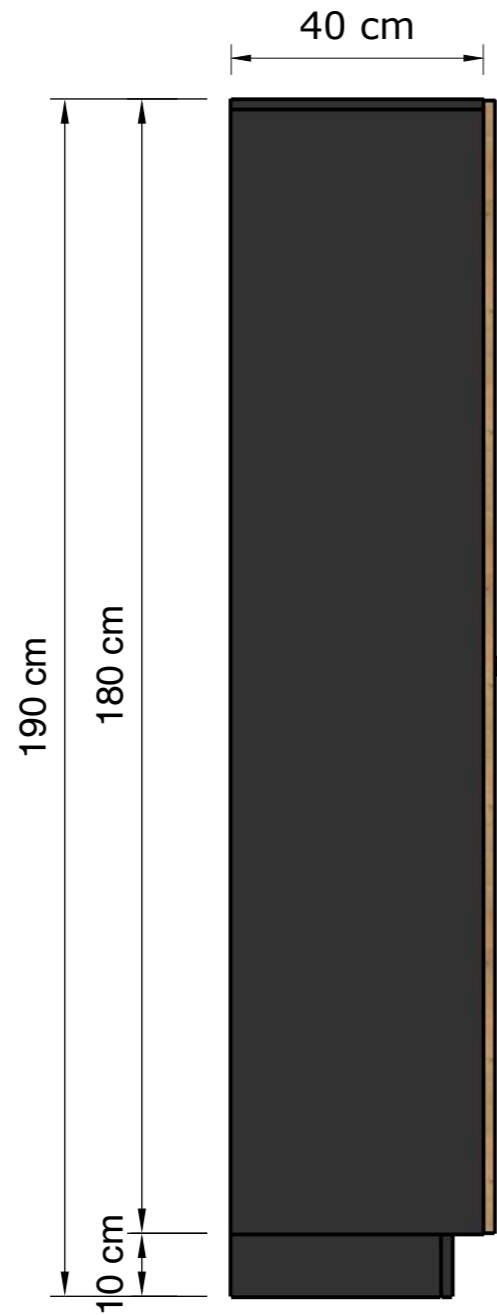

SMART OFFICE LOCKERS<sup>TM</sup>

single setting

dual setting

any number of lockers

single setting

40,0 cm

dual setting

80,0 cm

170 cm

masking blend

170 cm

masking blend

170 cm

any number of lockers

single setting

dual setting