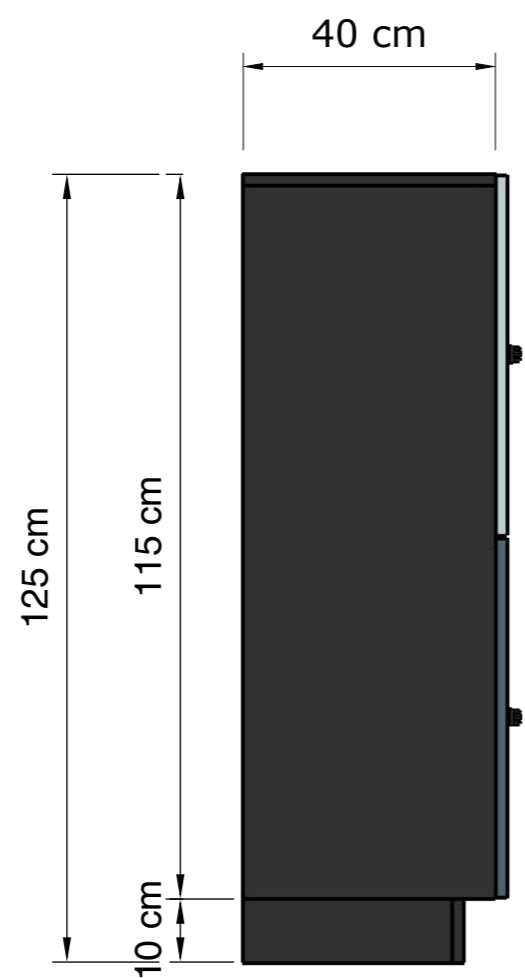

SMART OFFICE LOCKERS<sup>TM</sup>

single setting

dual setting

any number of lockers

single setting

40,0 cm

dual setting

80,0 cm

170 cm

masking blend

170 cm

masking blend

170 cm

any number of lockers

single setting

dual setting