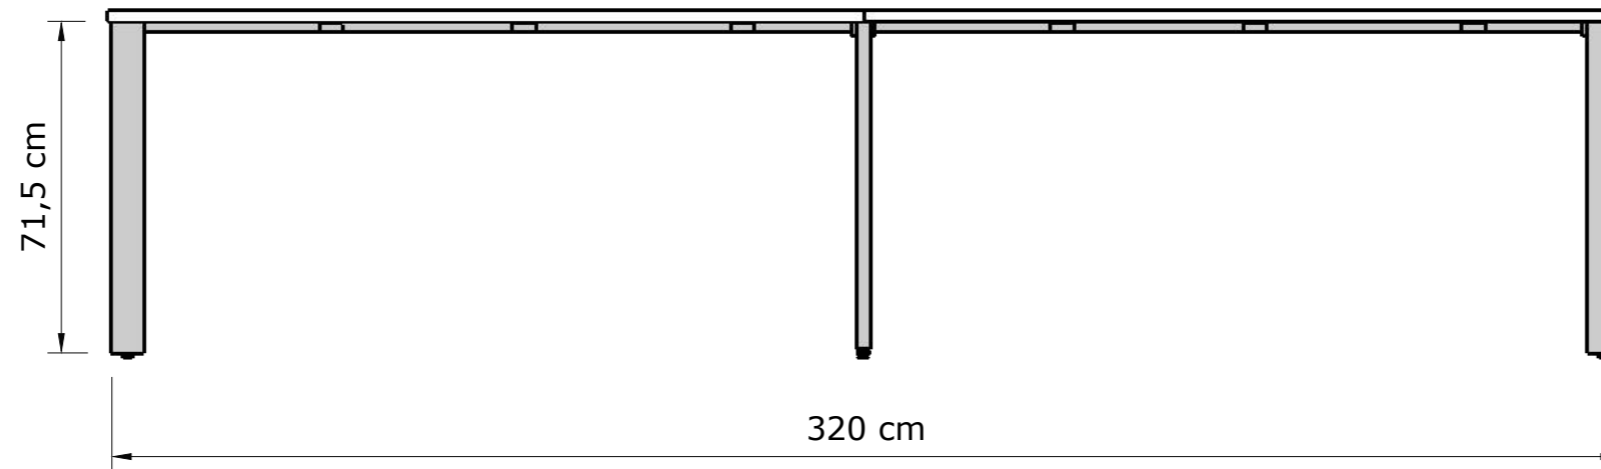

Smart desk

Type: Modular Office Desk Systems/4-6 desk