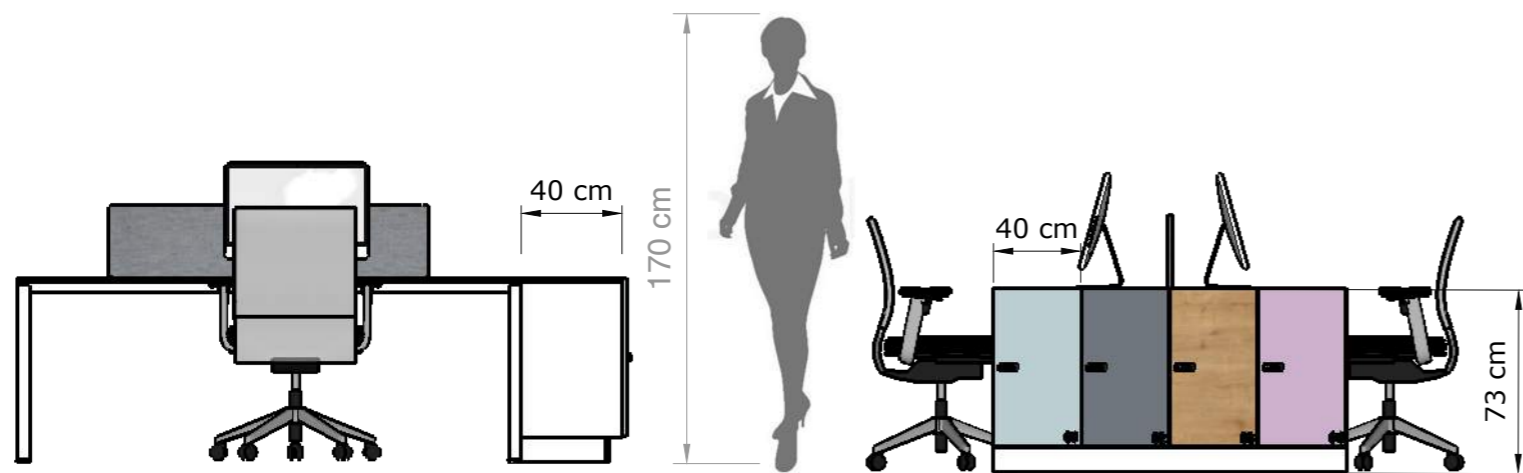

Louva locker

panel finished with soundcoating fabric