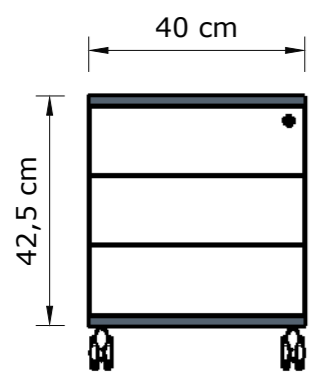

Pedestal locker

Type: 40/52,5/Under-desk pedestal locker/Plinth/Wheels