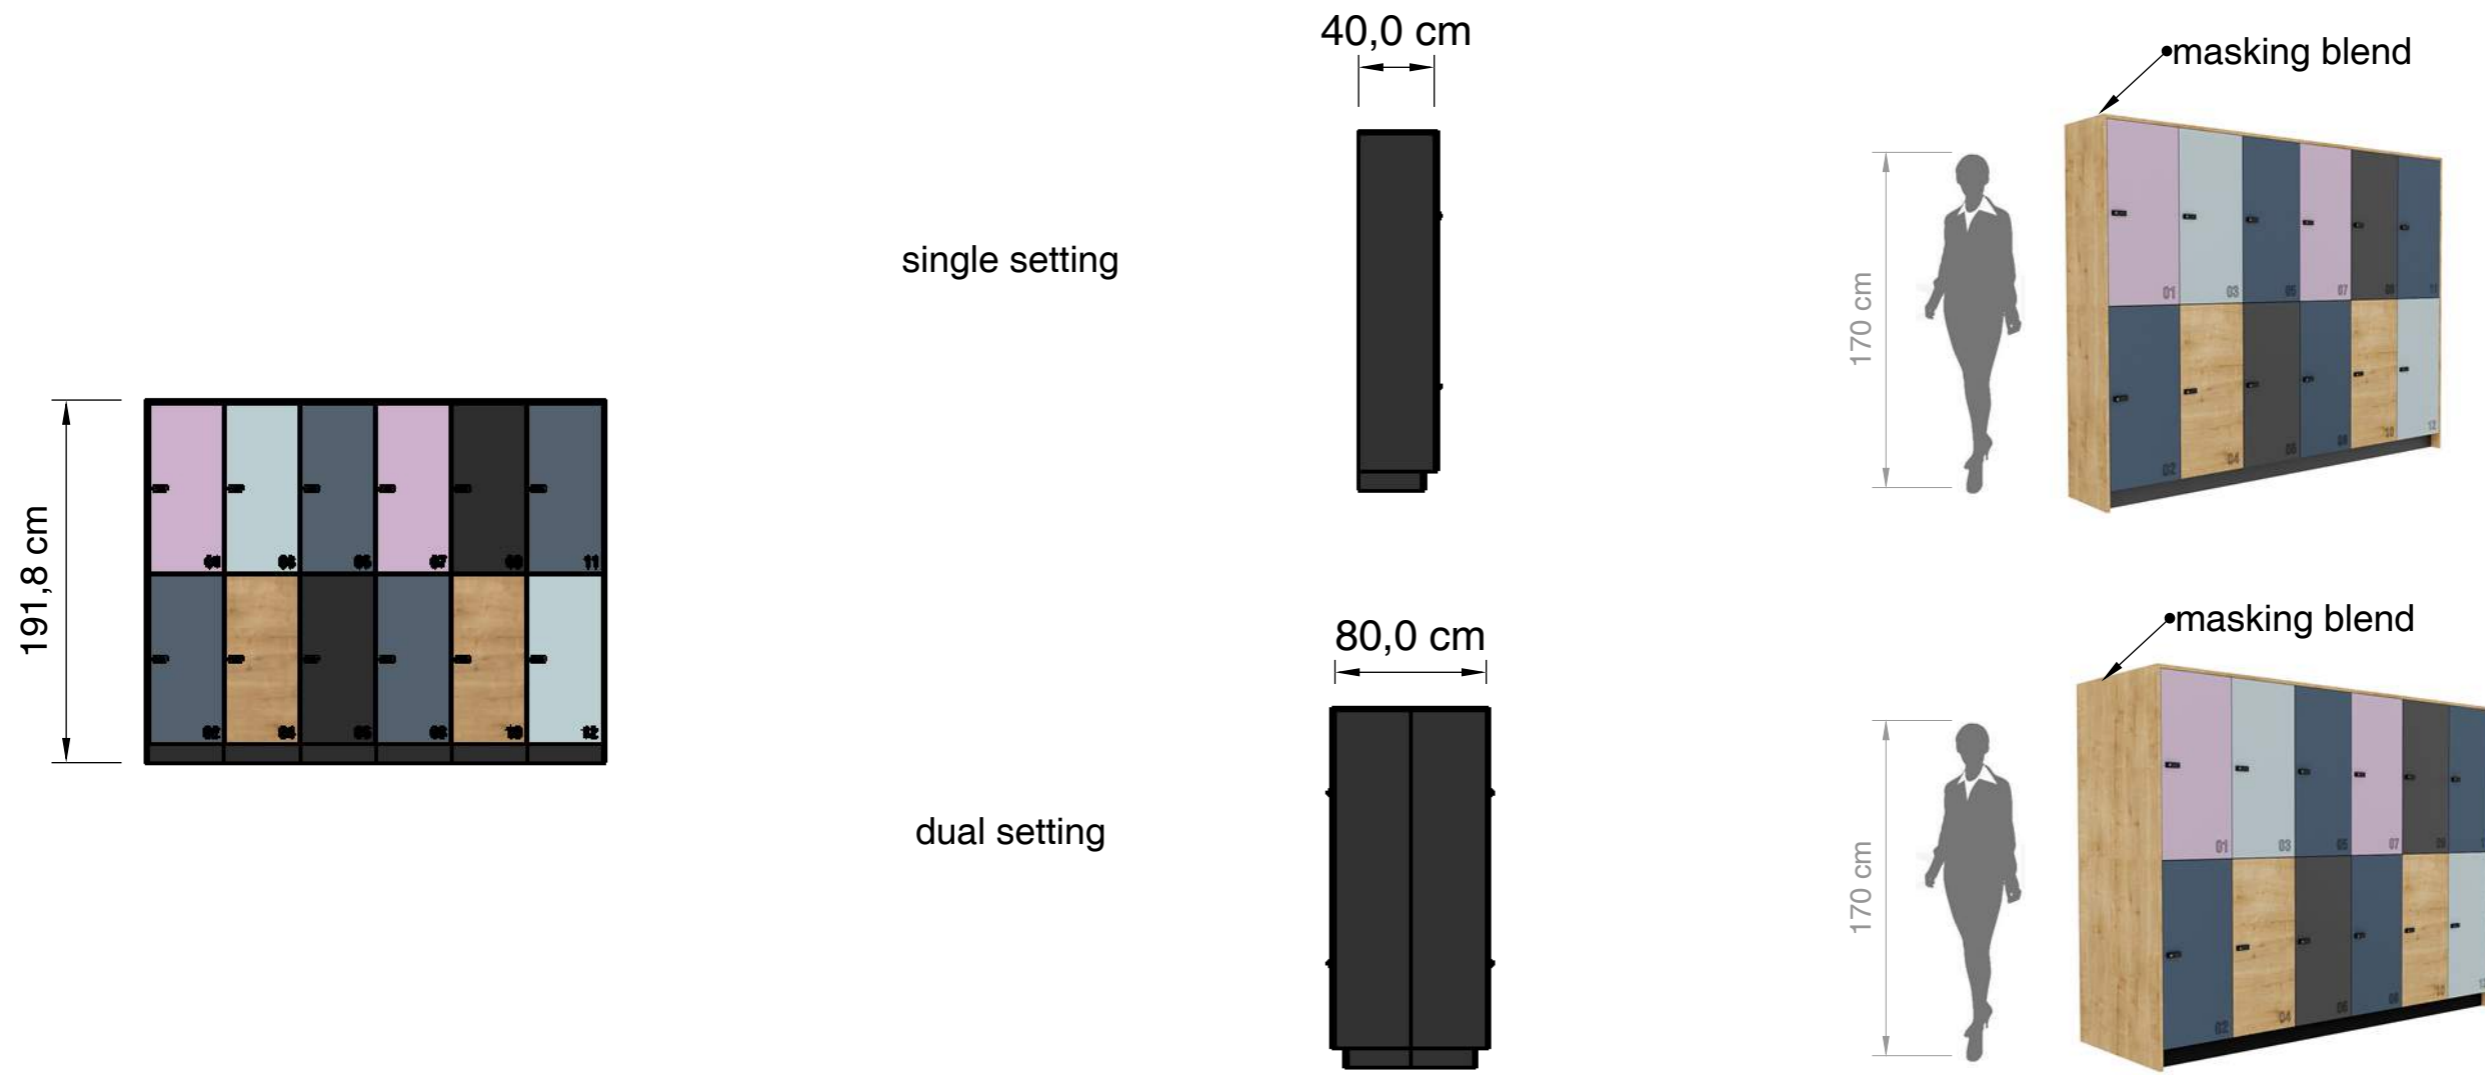

SMART OFFICE LOCKERS<sup>TM</sup>

single setting

dual setting

any number of lockers

single setting

40,0 cm

dual setting

80,0 cm

170 cm

masking blend

170 cm

masking blend

170 cm

any number of lockers

single setting

dual setting