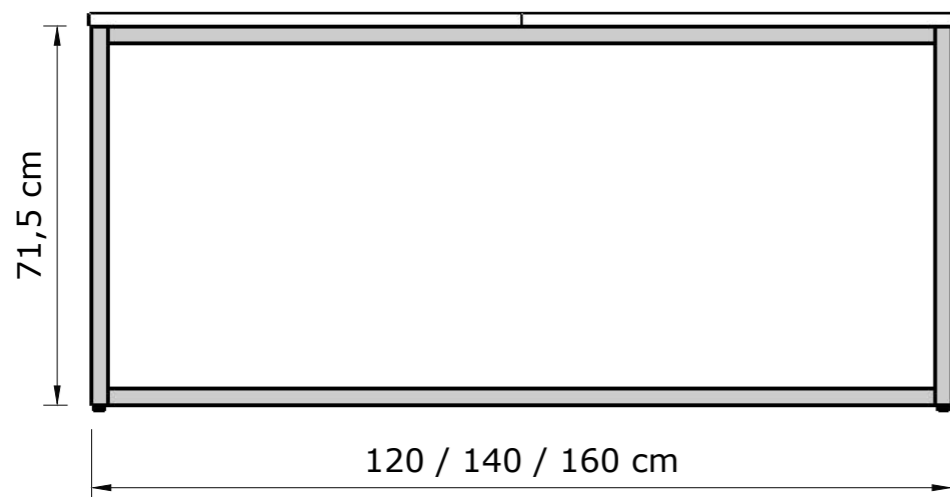

Type: Smart desk/Double/Type O