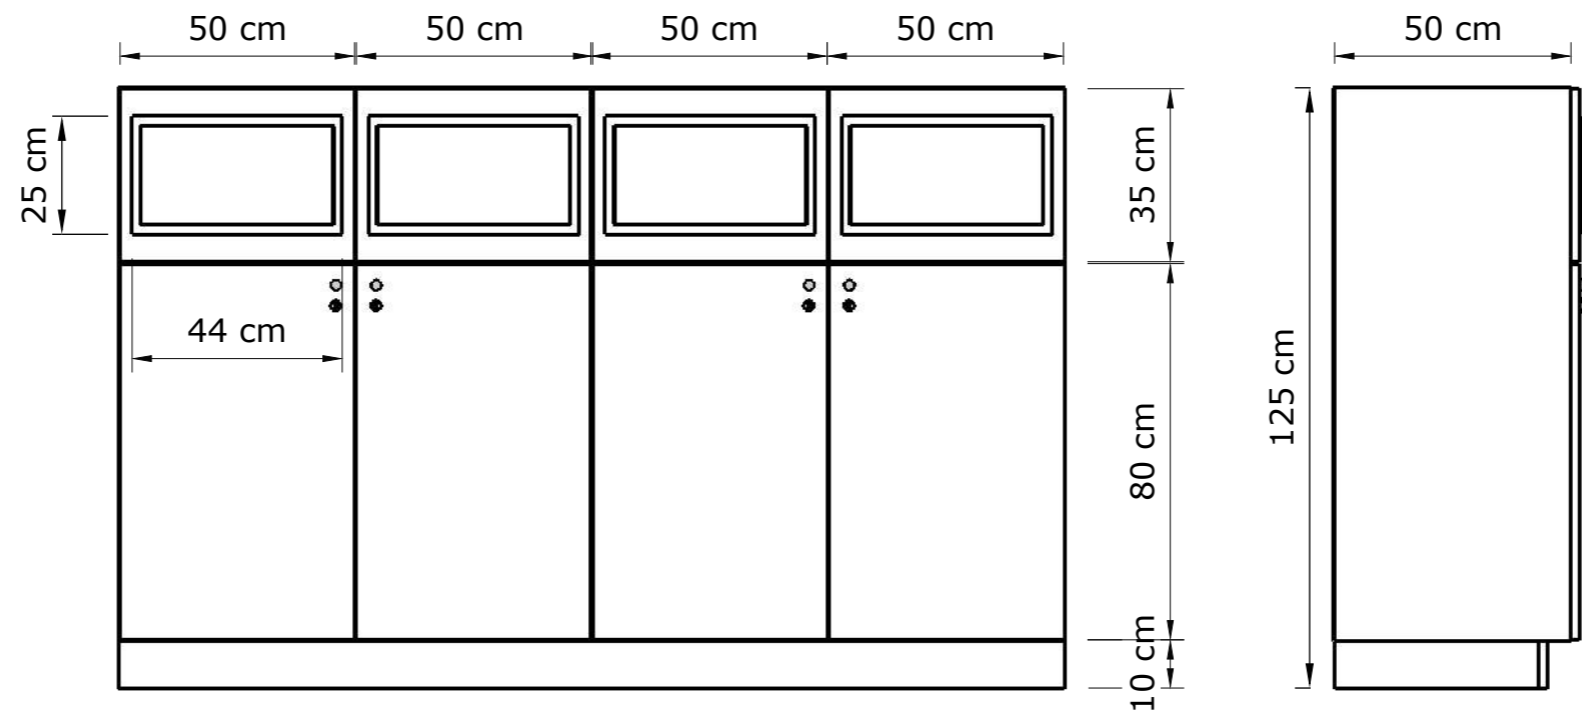

Recycling point