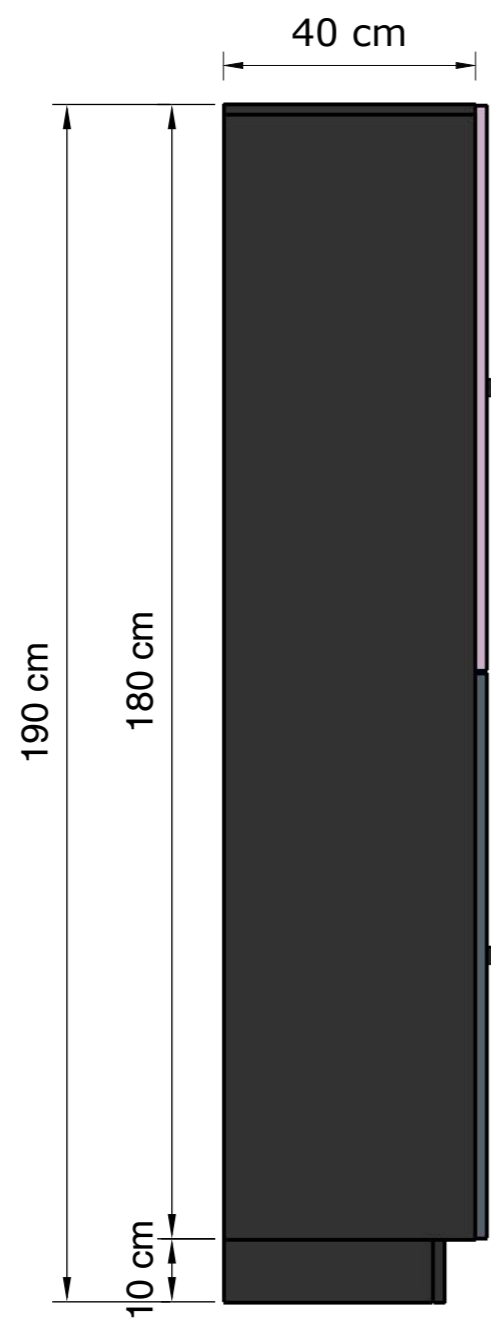

SMART OFFICE LOCKERS<sup>TM</sup>

single setting

dual setting

any number of lockers

single setting

40,0 cm

dual setting

80,0 cm

170 cm

masking blend

170 cm

masking blend

170 cm

any number of lockers

single setting

dual setting