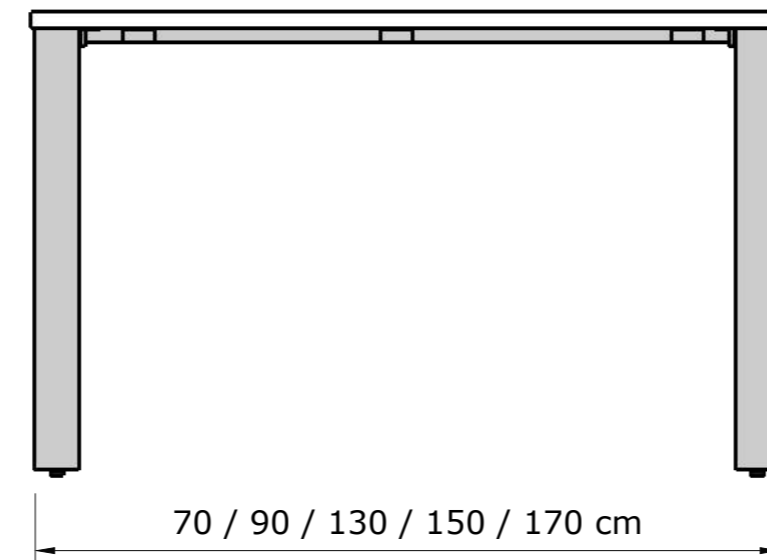

Type: Smart desk/Single/Type O