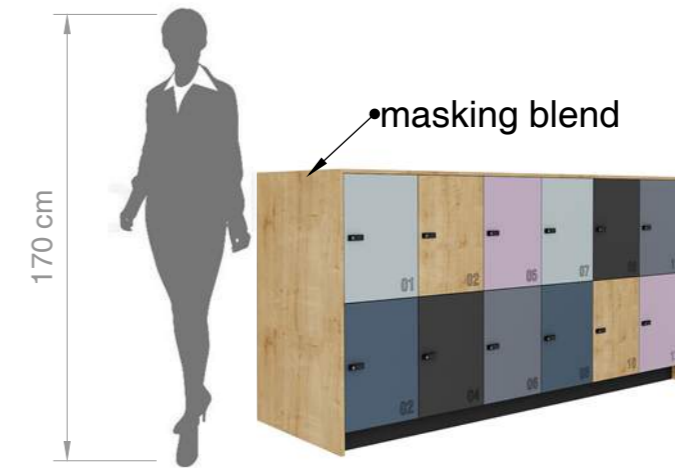

SMART OFFICE LOCKERS<sup>TM</sup>

single setting

dual setting

any number of lockers

single setting

40,0 cm

dual setting

80,0 cm

170 cm

masking blend

170 cm

masking blend

170 cm

any number of lockers

single setting

dual setting