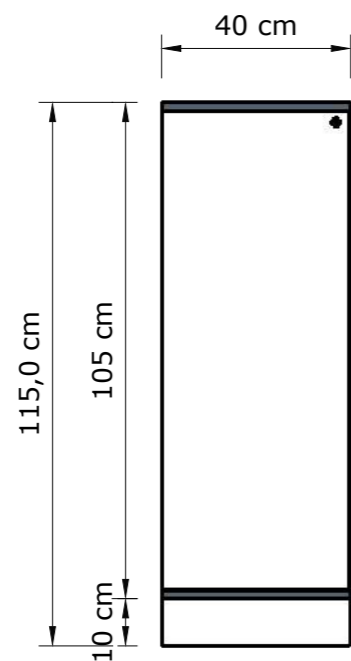

Type: 40/52,5/Side the desk pedestal locker/Plinth