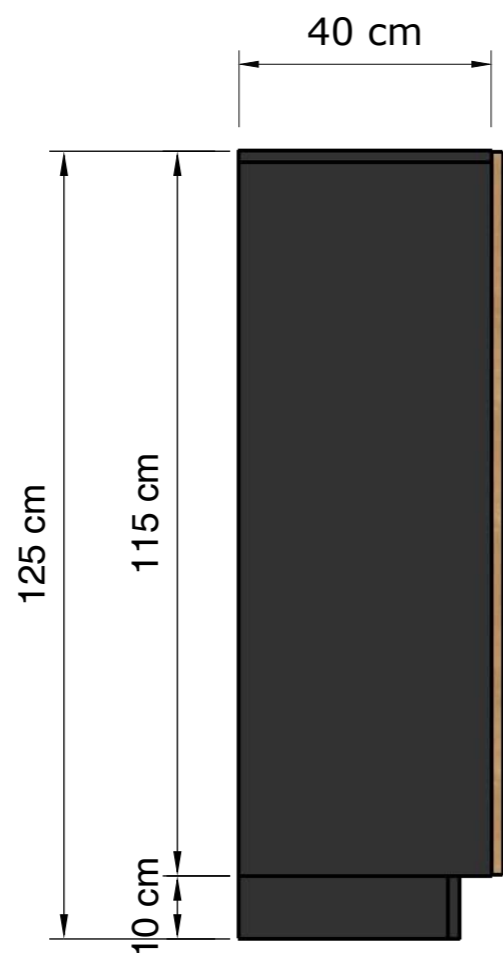

SMART OFFICE LOCKERS<sup>TM</sup>

single setting

dual setting

any number of lockers

single setting

40,0 cm

dual setting

80,0 cm

170 cm

masking blend

170 cm

masking blend

170 cm

any number of lockers

single setting

dual setting