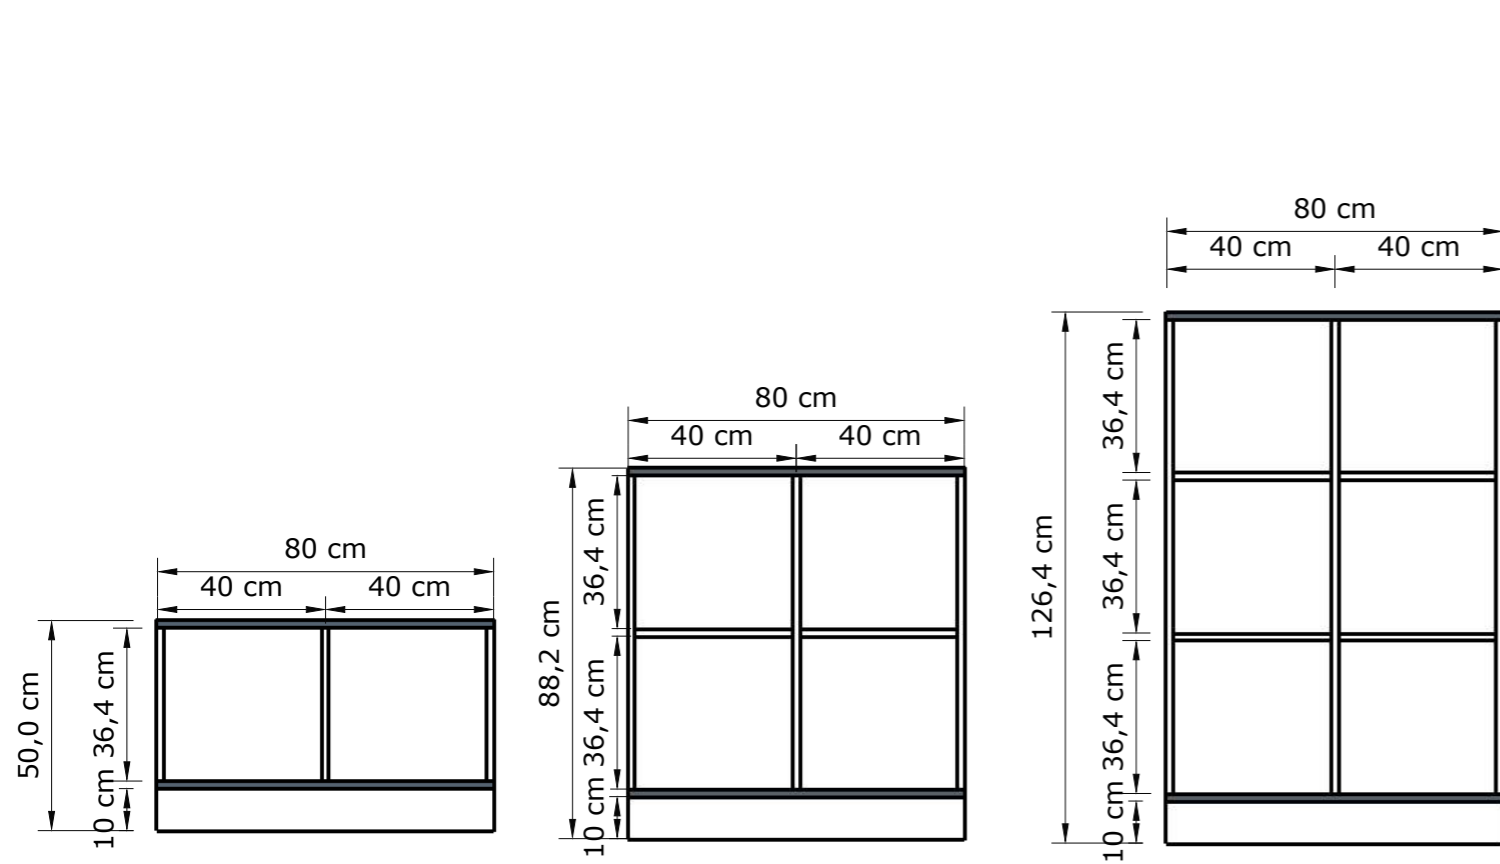

Practical file storage

Type: 40/50-126,4/Practical file storage/Plinth/Open