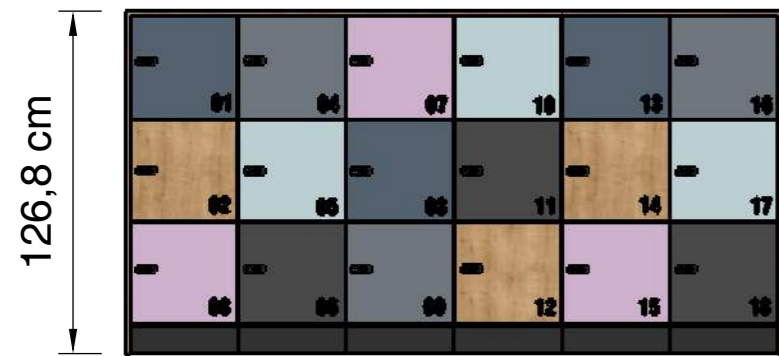

SMART OFFICE LOCKERS<sup>TM</sup>

single setting

dual setting

any number of lockers

single setting

40,0 cm

dual setting

80,0 cm

170 cm

masking blend

170 cm

masking blend

170 cm

any number of lockers

single setting

dual setting