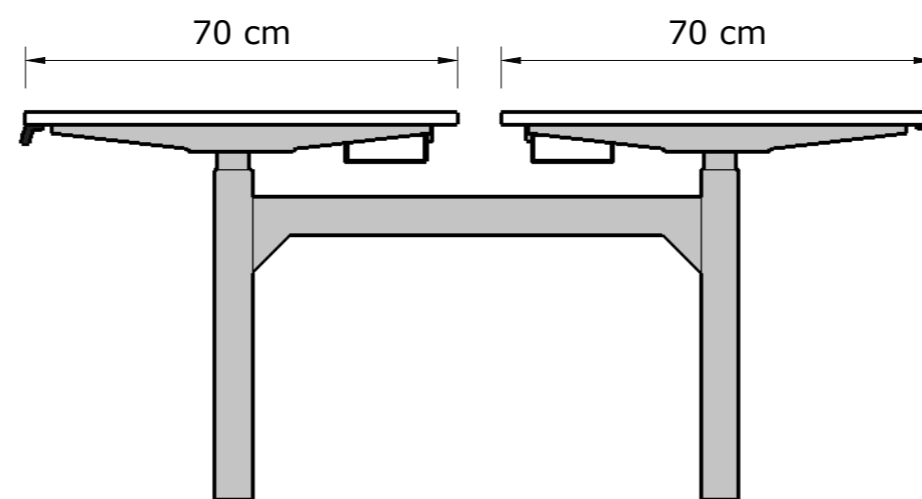

Type: Smart desk/Electric standing desk/Double