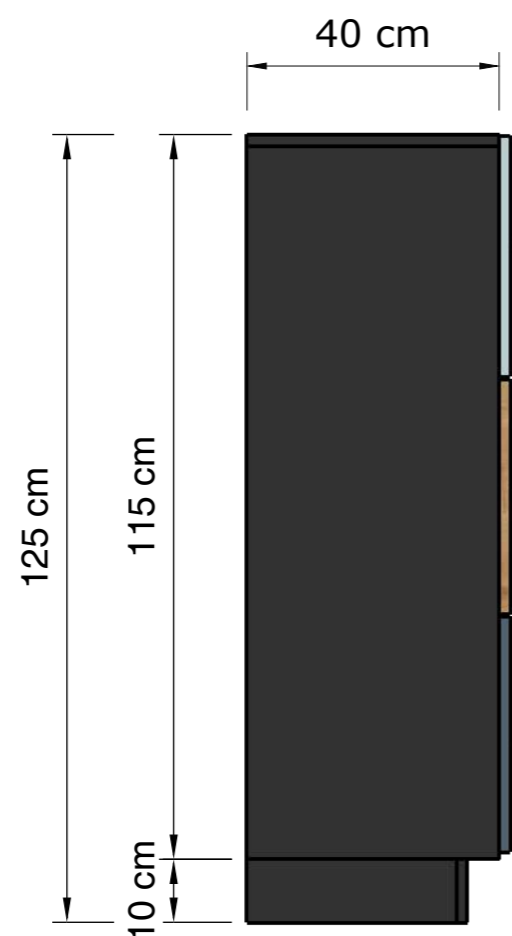

SMART OFFICE LOCKERS<sup>TM</sup>

single setting

dual setting

any number of lockers

single setting

40,0 cm

dual setting

80,0 cm

170 cm

masking blend

170 cm

masking blend

170 cm

any number of lockers

single setting

dual setting