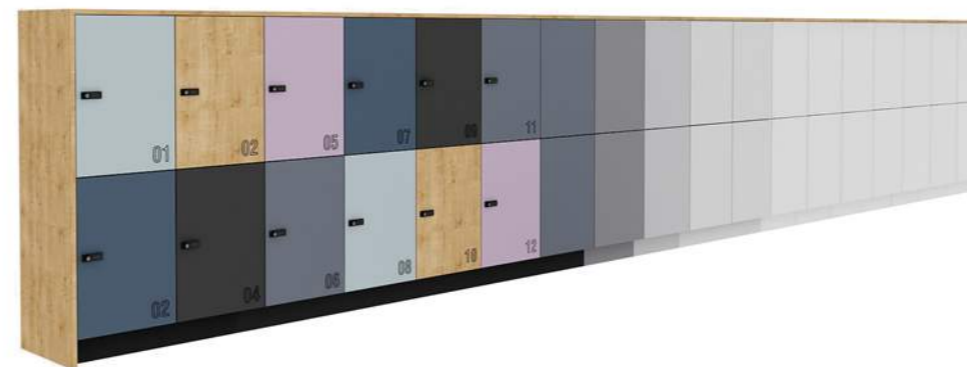

SMART OFFICE LOCKERS<sup>TM</sup>

single setting

dual setting

any number of lockers

single setting

40,0 cm

dual setting

80,0 cm

170 cm

masking blend

170 cm

masking blend

170 cm

any number of lockers

single setting

dual setting