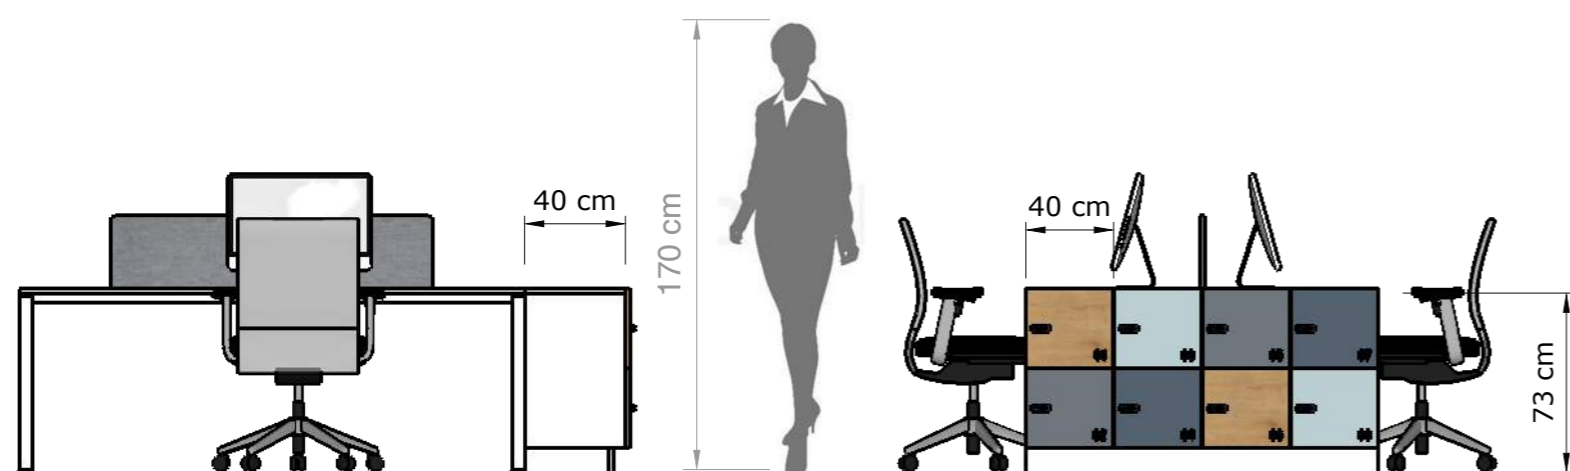

panel finished with soundcoating fabric