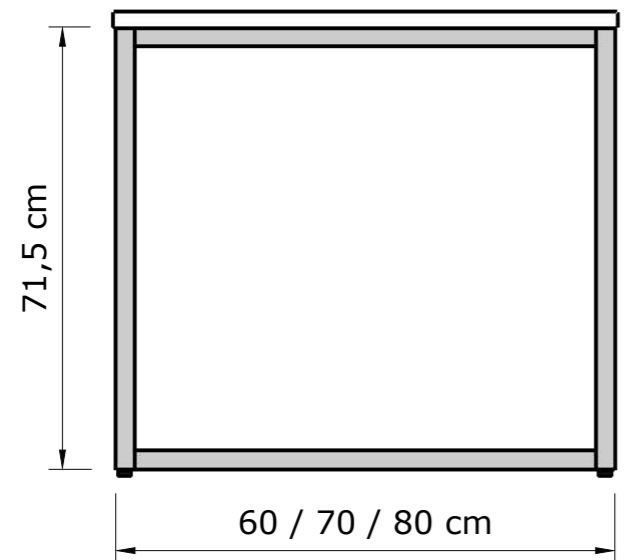

Type: Smart desk/Single/Type O