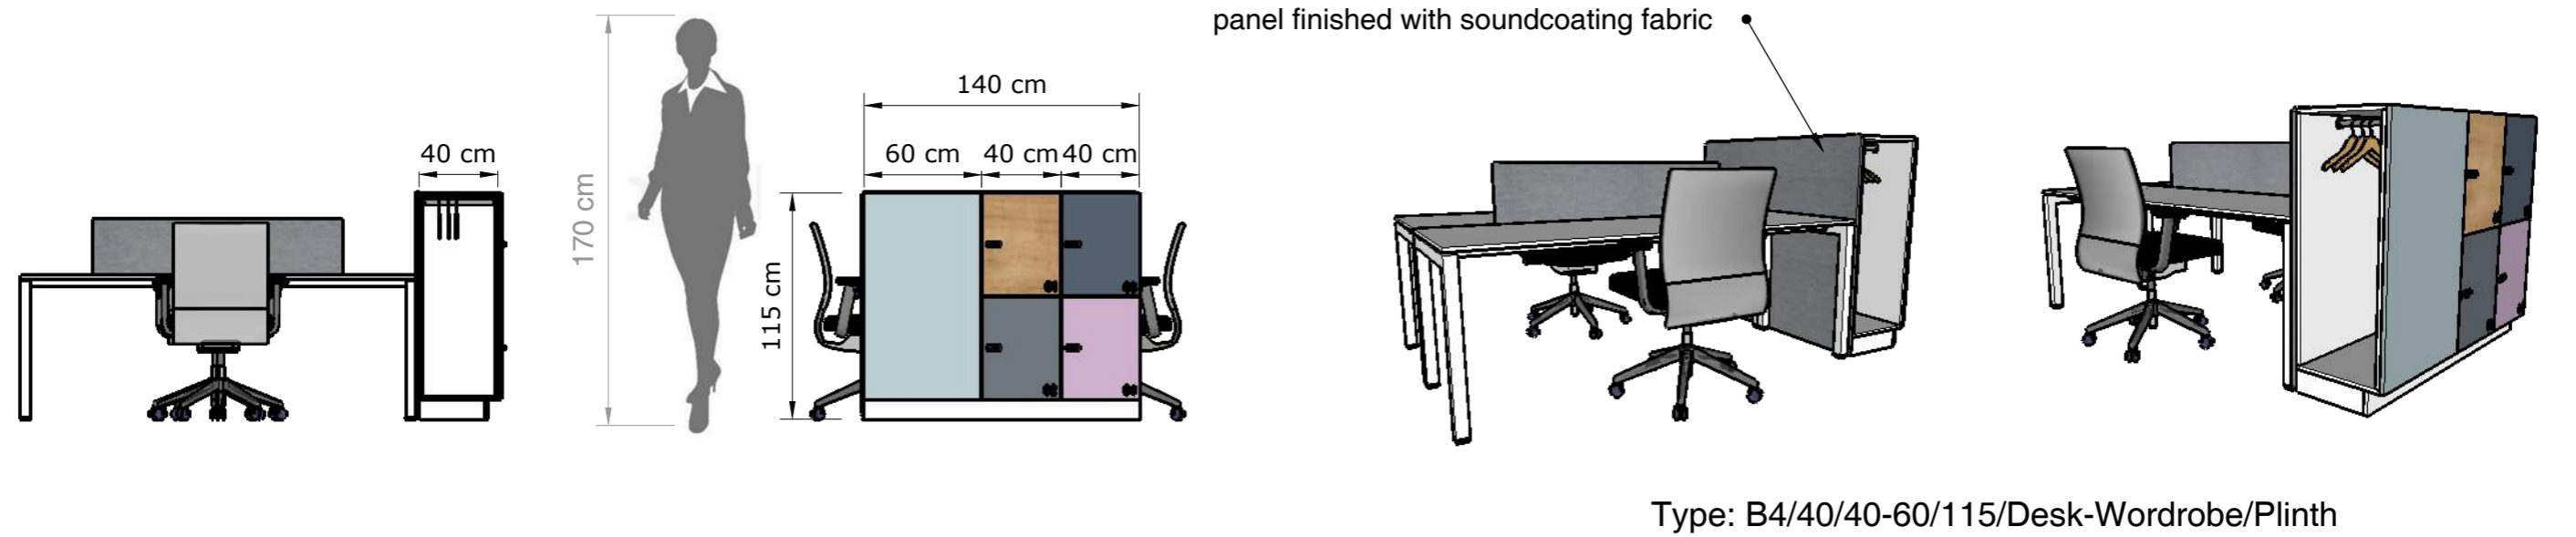

Louva locker