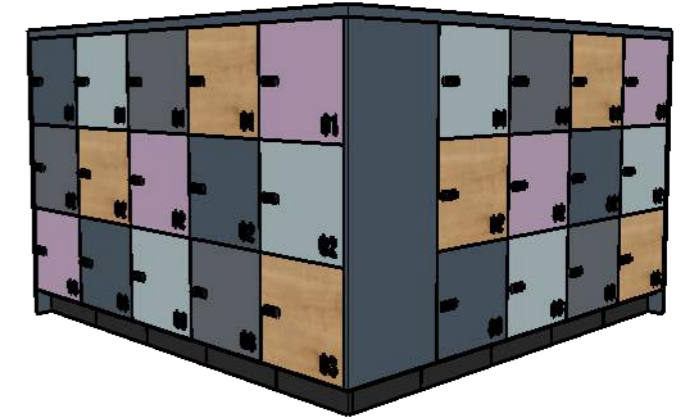

Louva locker & Sofa

and many other desings

finishing in fabric

Type: 9 x C3/40/125/Plinth