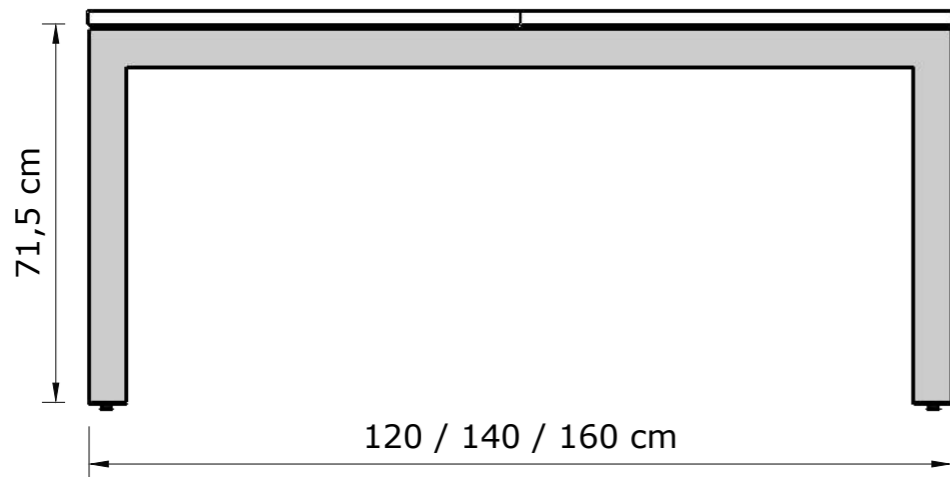

Smart desk

Type: Smart desk/Double/Type C