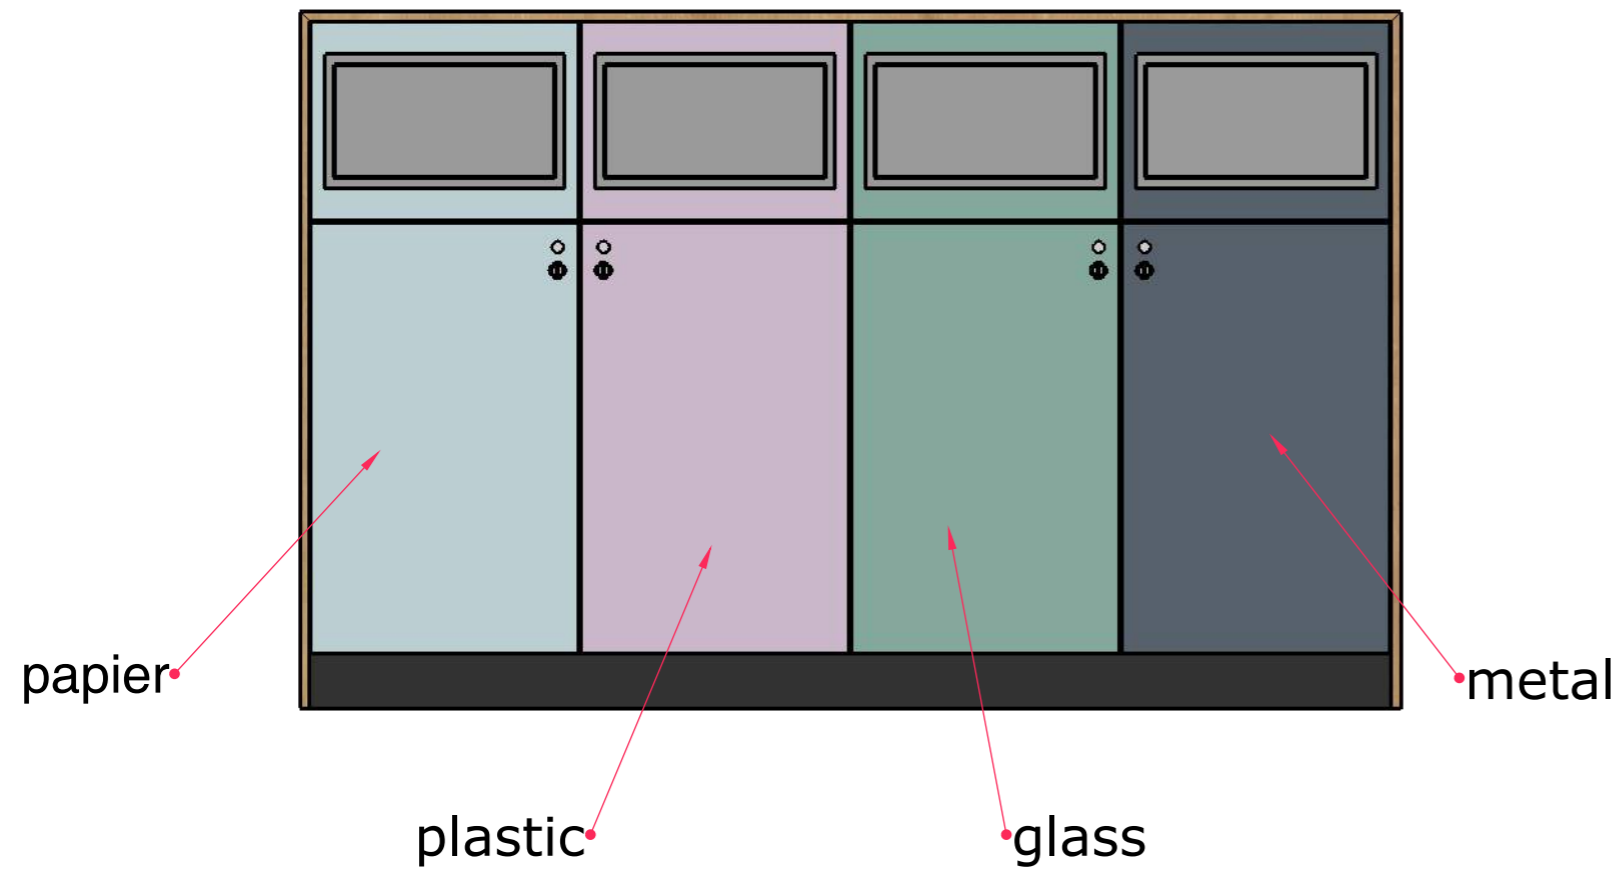

Full front

Inlet for document, Type 1

Recycling point