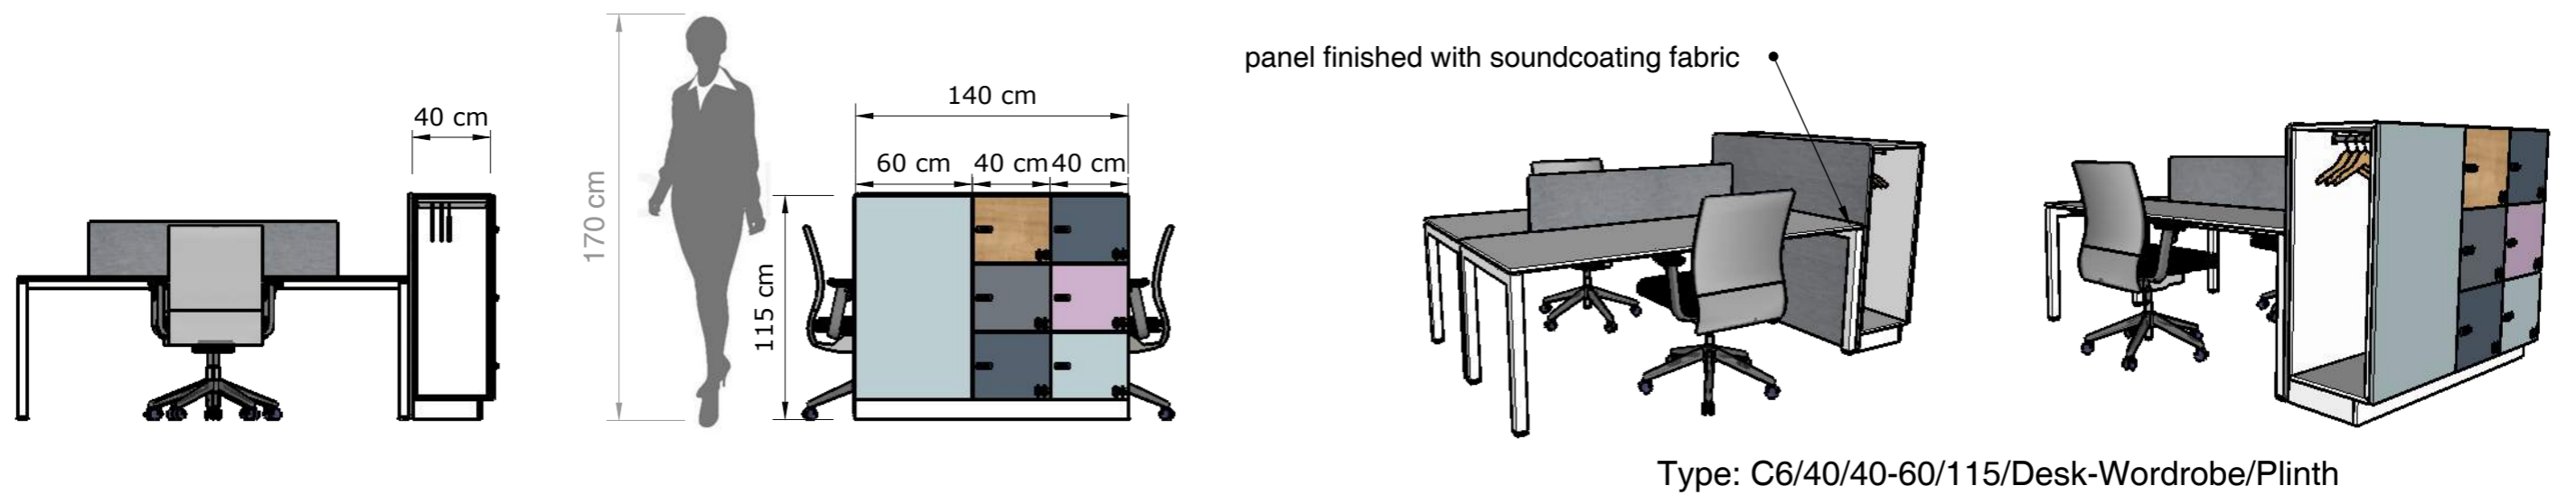

Louva locker