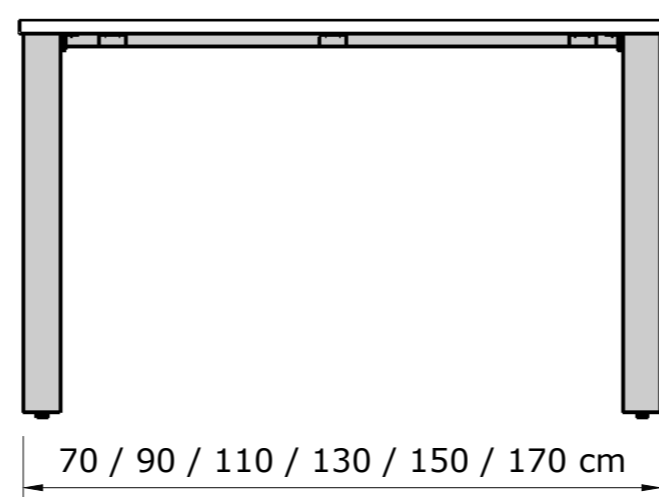

Type: Smart desk/Double/Type O