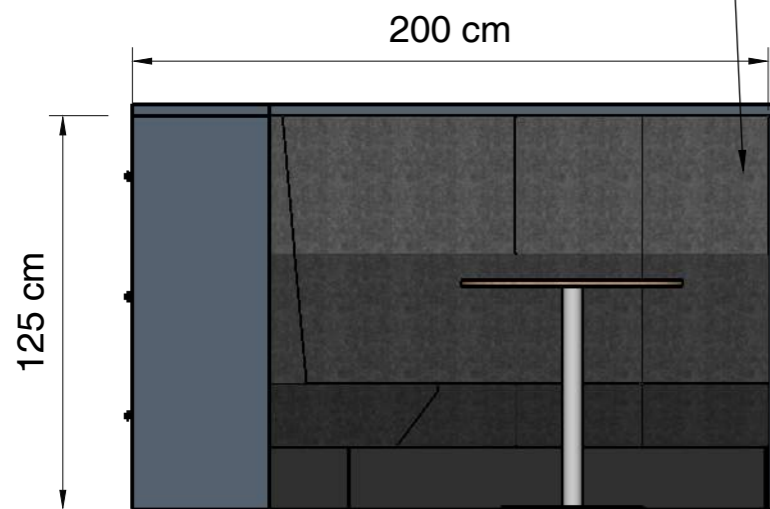

# Louva locker & Sofa

and many other desings

finishing in fabric

Type: 9 x C3/40/125/Plinth

Type: 9 x A1/40/125/Plinth

Type: 9 x B2/40/125/Plinth