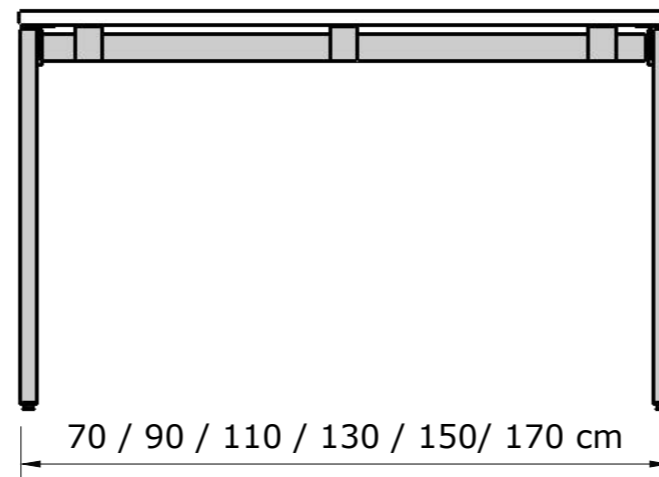

Smart desk

Type: Smart desk/Double/Type C