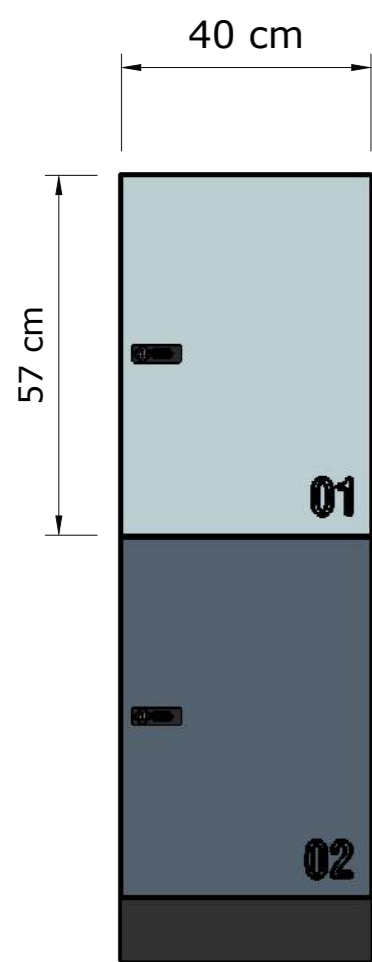

SMART OFFICE LOCKERS<sup>TM</sup>

single setting

dual setting

any number of lockers

single setting

40,0 cm

dual setting

80,0 cm

170 cm

masking blend

170 cm

masking blend

170 cm

any number of lockers

single setting

dual setting