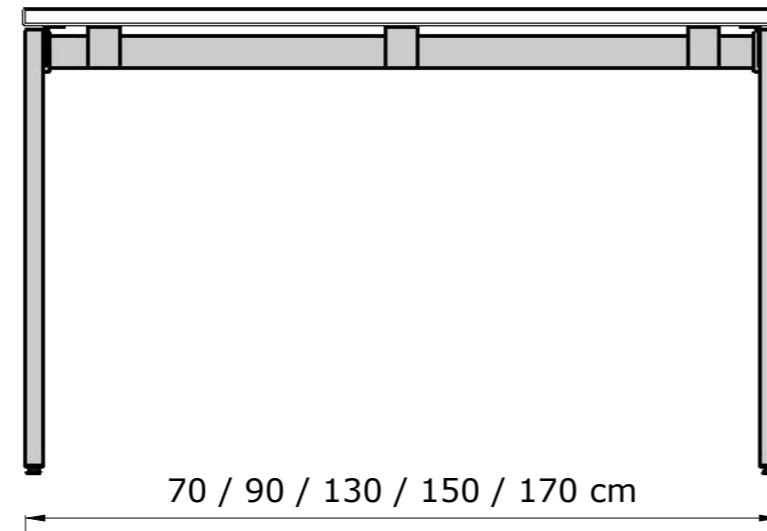

Smart desk

Type: Smart desk/Single/Type C