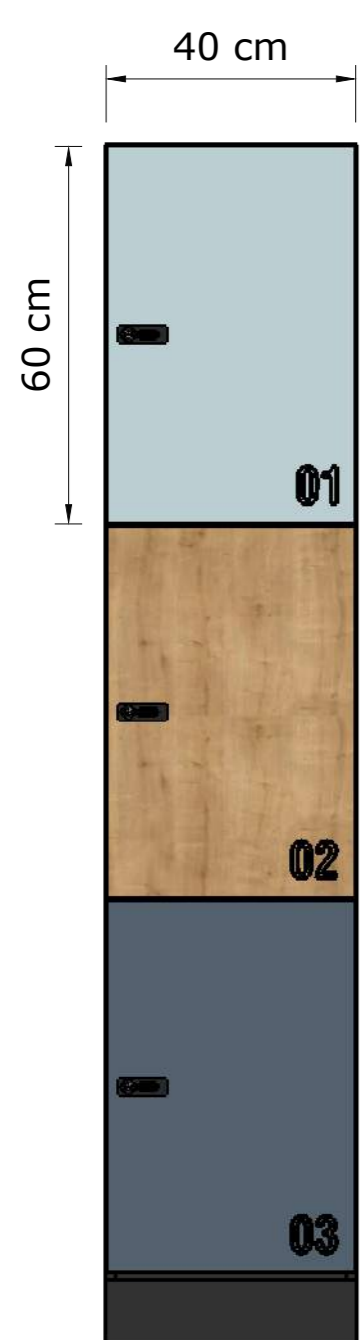

SMART OFFICE LOCKERS<sup>TM</sup>

single setting

dual setting

any number of lockers

single setting

40,0 cm

dual setting

80,0 cm

170 cm

masking blend

170 cm

masking blend

170 cm

any number of lockers

single setting

dual setting

# Pedestal locker

Type: 40/52,5/Under-desk pedestal locker/Plinth/Wheels

Type: 40/52,5/Side the desk pedestal locker/Plinth