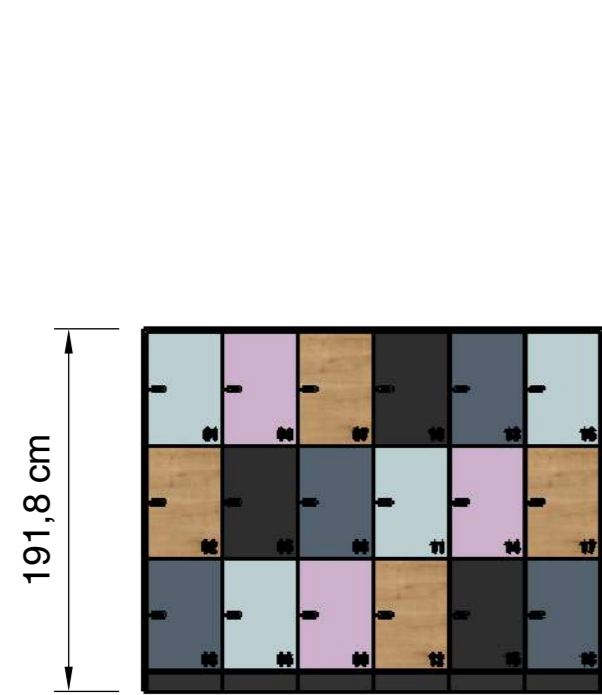

SMART OFFICE LOCKERS<sup>TM</sup>

single setting

dual setting

any number of lockers

single setting

40,0 cm

dual setting

80,0 cm

170 cm

masking blend

170 cm

masking blend

170 cm

any number of lockers

single setting

dual setting