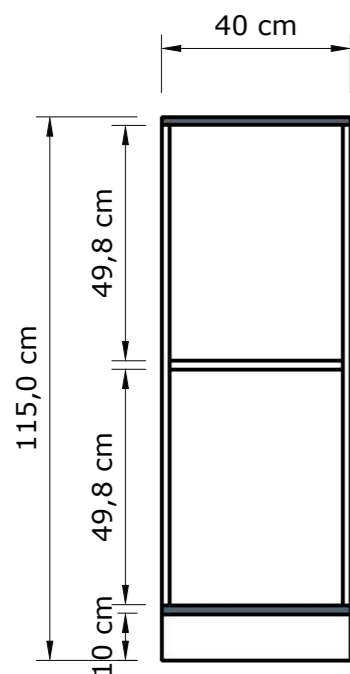

Type: 40/52,5/Side the desk pedestal locker/Plinth