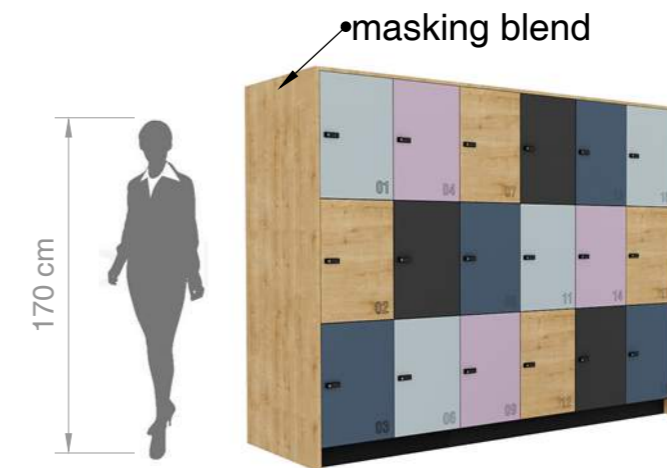

SMART OFFICE LOCKERS<sup>TM</sup>

single setting

dual setting

any number of lockers

single setting

40,0 cm

dual setting

80,0 cm

170 cm

masking blend

170 cm

masking blend

170 cm

any number of lockers

single setting

dual setting