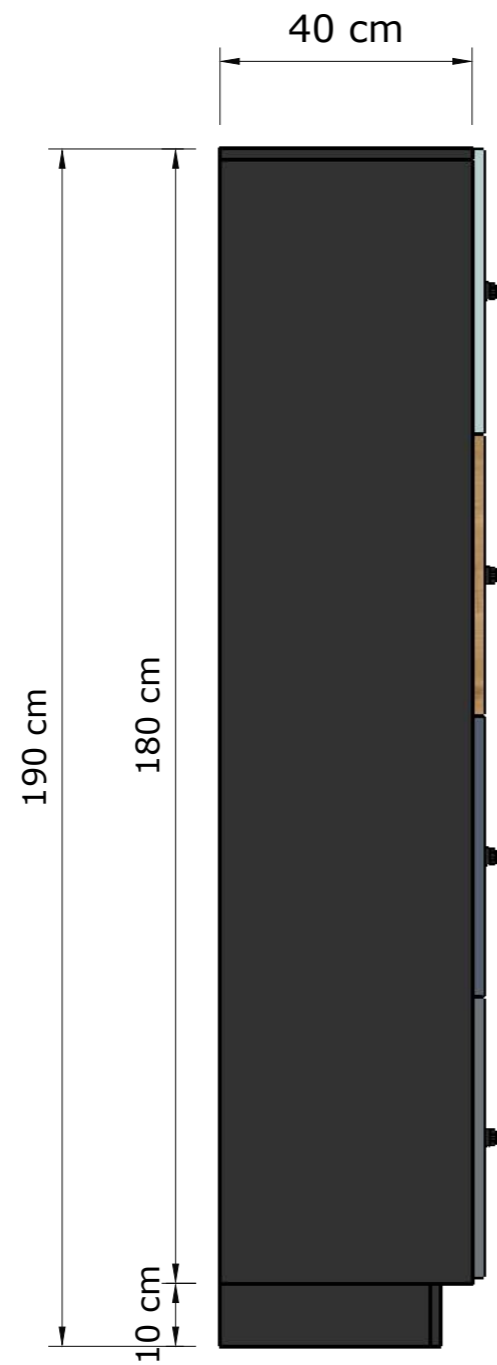

SMART OFFICE LOCKERS<sup>TM</sup>

single setting

dual setting

any number of lockers

single setting

40,0 cm

dual setting

80,0 cm

170 cm

masking blend

170 cm

masking blend

170 cm

any number of lockers

single setting

dual setting