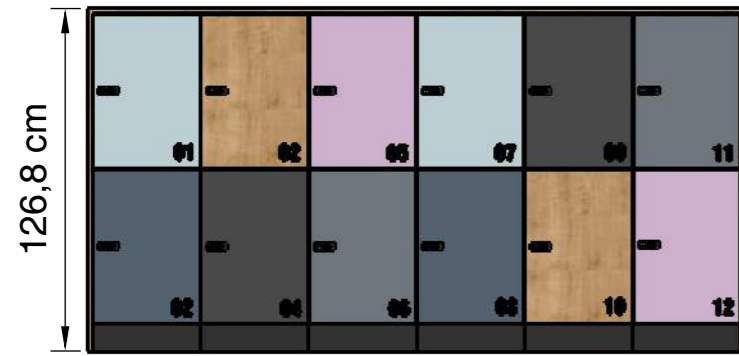

SMART OFFICE LOCKERS<sup>TM</sup>

single setting

dual setting

any number of lockers

single setting

40,0 cm

dual setting

80,0 cm

170 cm

masking blend

170 cm

masking blend

170 cm

any number of lockers

single setting

dual setting