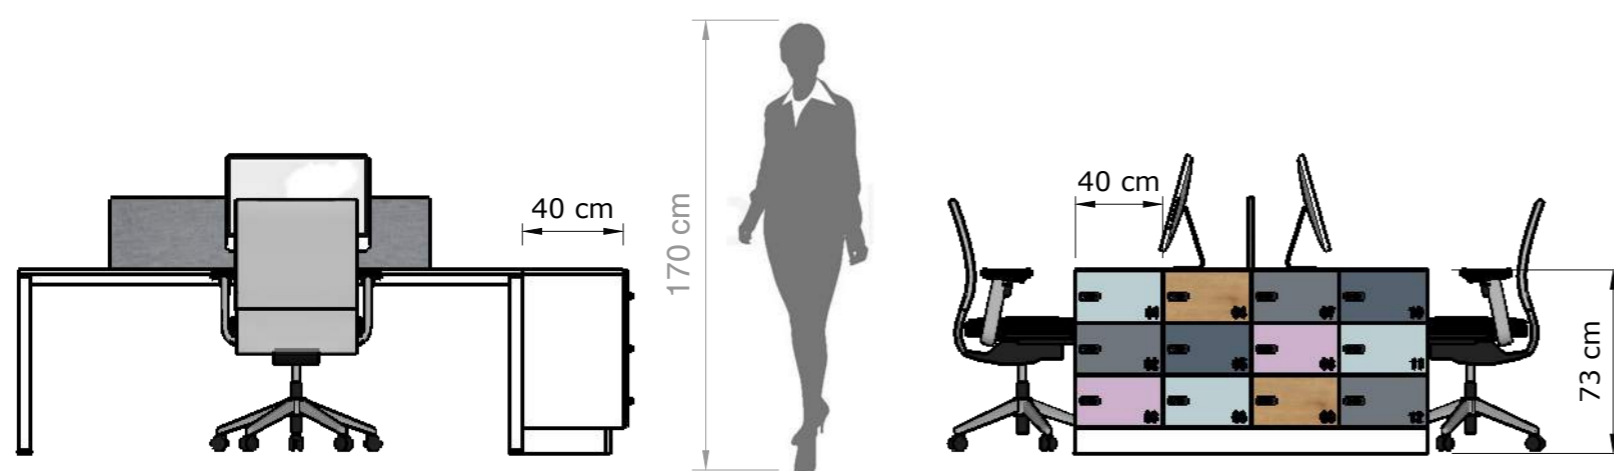

# Louva locker

panel finished with soundcoating fabric

Type: A4/40/73/Desk/Plinth

panel finished with soundcoating fabric

Type: B8/40/73/Desk/Plinth

panel finished with soundcoating fabric

Type: C12/40/73/Desk/Plinth