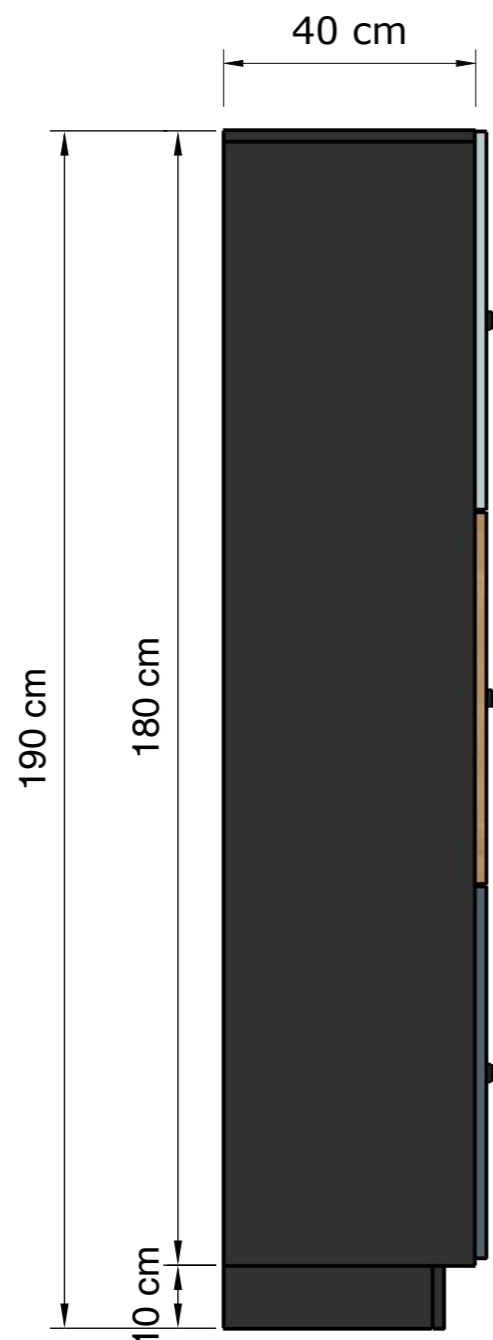

SMART OFFICE LOCKERS<sup>TM</sup>

single setting

dual setting

any number of lockers

single setting

40,0 cm

dual setting

80,0 cm

170 cm

masking blend

170 cm

masking blend

170 cm

any number of lockers

single setting

dual setting