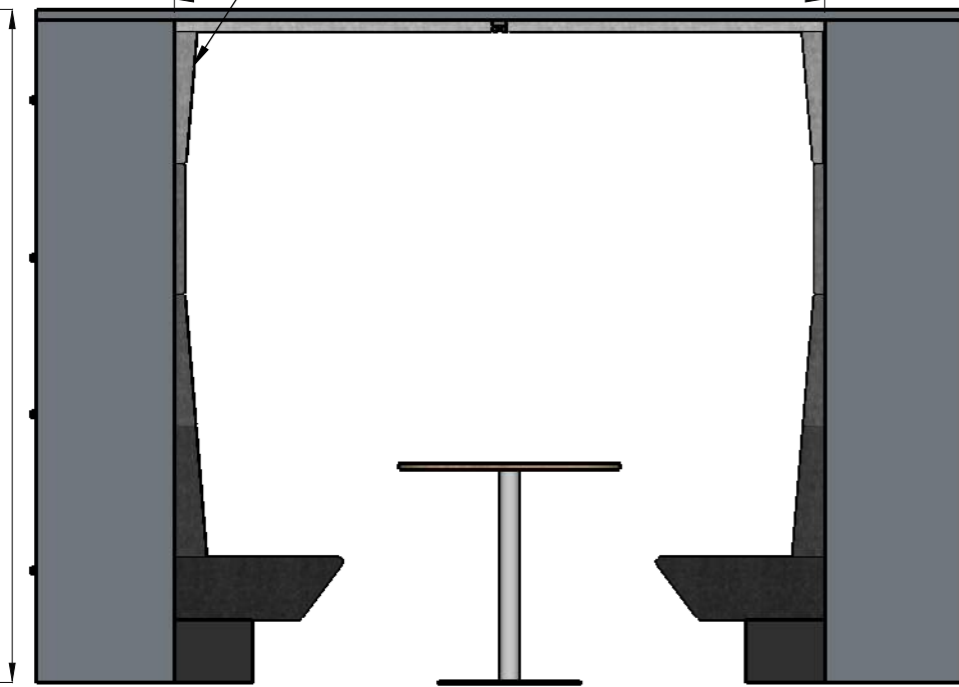

# Louva locker & Hide Box

and many other desings

finishing in fabric

275 cm

195 cm

214 cm

164 cm

Type: 8 x A1/40/190/Plinth