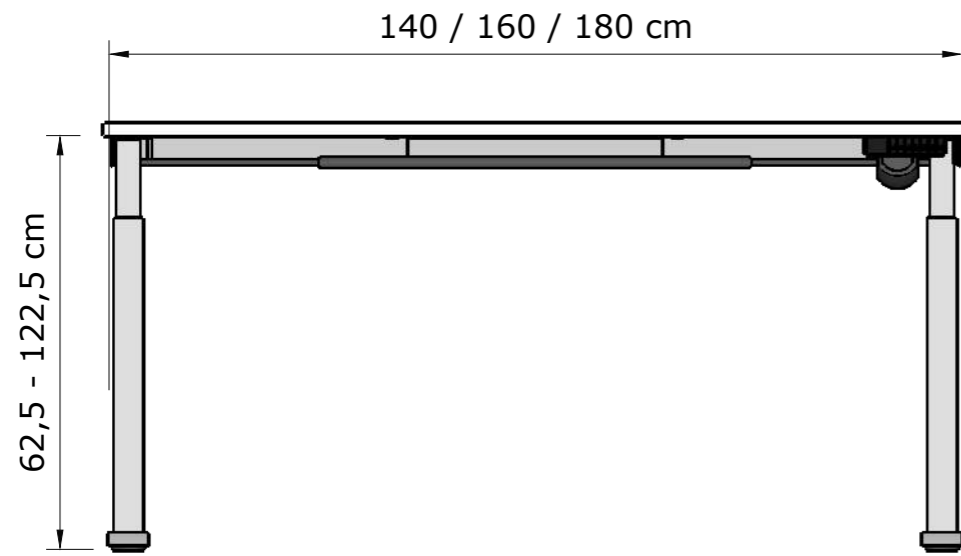

KOTKA - electric standing desk

Type: Smart desk/Electric standing desk/Single