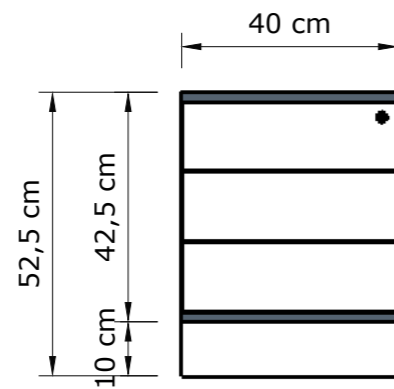

Pedestal locker

Type: 40/52,5/Under-desk pedestal locker/Plinth/Wheels