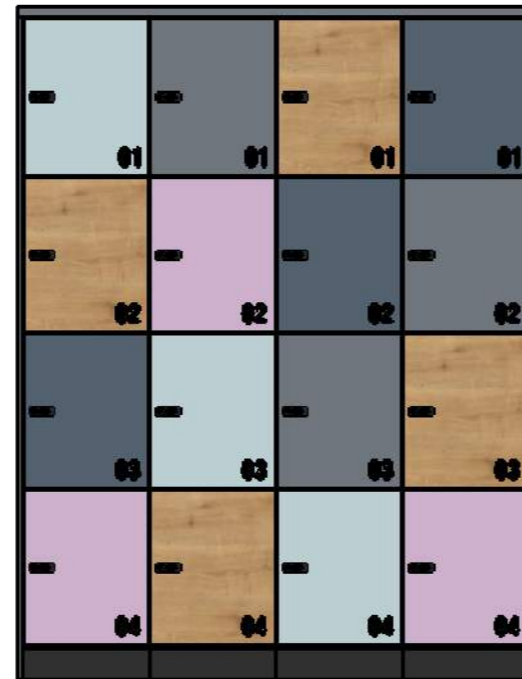

# Louva locker & Hide Box

and many other desings

finishing in fabric

275 cm

195 cm

214 cm

164 cm

Type: 8 x A1/40/190/Plinth