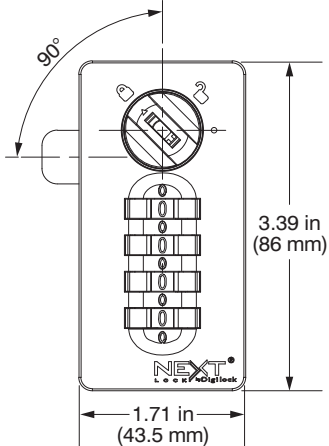

Dial Combination Mechanical Lock

The Nextlock® Mech Lock Series provide mechanical solutions to secure personal storage. Available in Dial Combination including keys.

- Dial combination operation
- Shared or assigned use functionality
- Cam locking mechanism
- Operates with a 4-digit User Code
- All metal housing
- Vertical body style
- Recess mount
- Brushed nickel finish
- Manage with laser cut Manager Keys
- Keyed alike per site
- Code retrieval tool for forgotten codes
- Replaceable core
- No batteries required
- Two year warranty

*ADA compliant options include
a Lever or Pull Handle.*

Front View

Dial Combo

Side View

Top View