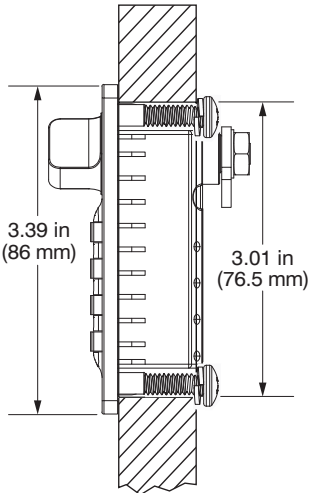

Dial Combination Mechanical Lock

The Nextlock® Mech Lock Series provide mechanical solutions to secure personal storage. Available in Dial Combination including keys.

- Dial combination operation
- Shared or assigned use functionality
- Cam locking mechanism
- Operates with a 4-digit User Code
- All metal housing
- Vertical body style
- Recess mount
- Brushed nickel finish
- Manage with laser cut Manager Keys
- Keyed alike per site
- Code retrieval tool for forgotten codes
- Replaceable core
- No batteries required
- Two year warranty

*ADA compliant options include
a Lever or Pull Handle.*

Front View

Dial Combo

Side View

Top View