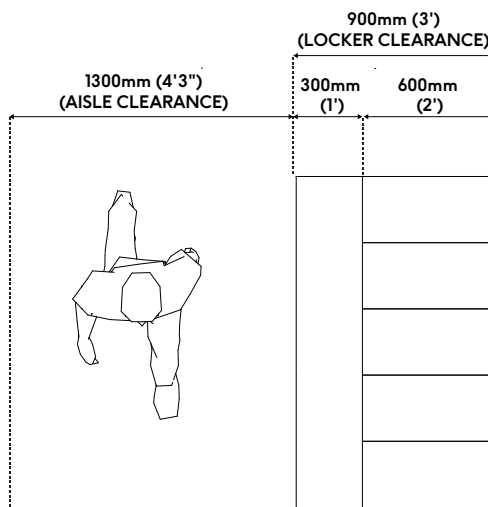

TOP VIEW

SIDE VIEW