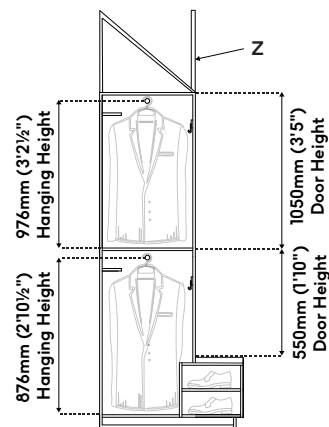

The Maximus.

The Maximus

Five At Heart

Material

- Solid hardwood bench top
- Laminated MDF door (AUS: E0 MR) (with extensive colour range)
- White particleboard carcass (AUS: E1 MR)
- Moisture resistant base with black finish

Specification

- (Z) Bulk head or 30 degree slope top (Optional)
- Choice of locking system
- Vented doors

TOP VIEW

SIDE VIEW

FRONT VIEW