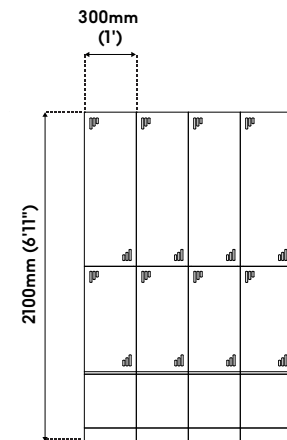

The Maximus.

The Maximus

Five At Heart

Material

- Solid hardwood bench top
- Laminated MDF door (AUS: E0 MR) (with extensive colour range)
- White particleboard carcass (AUS: E1 MR)
- Moisture resistant base with black finish

Specification

- (Z) Bulk head or 30 degree slope top (Optional)
- Choice of locking system
- Vented doors

TOP VIEW

SIDE VIEW

FRONT VIEW